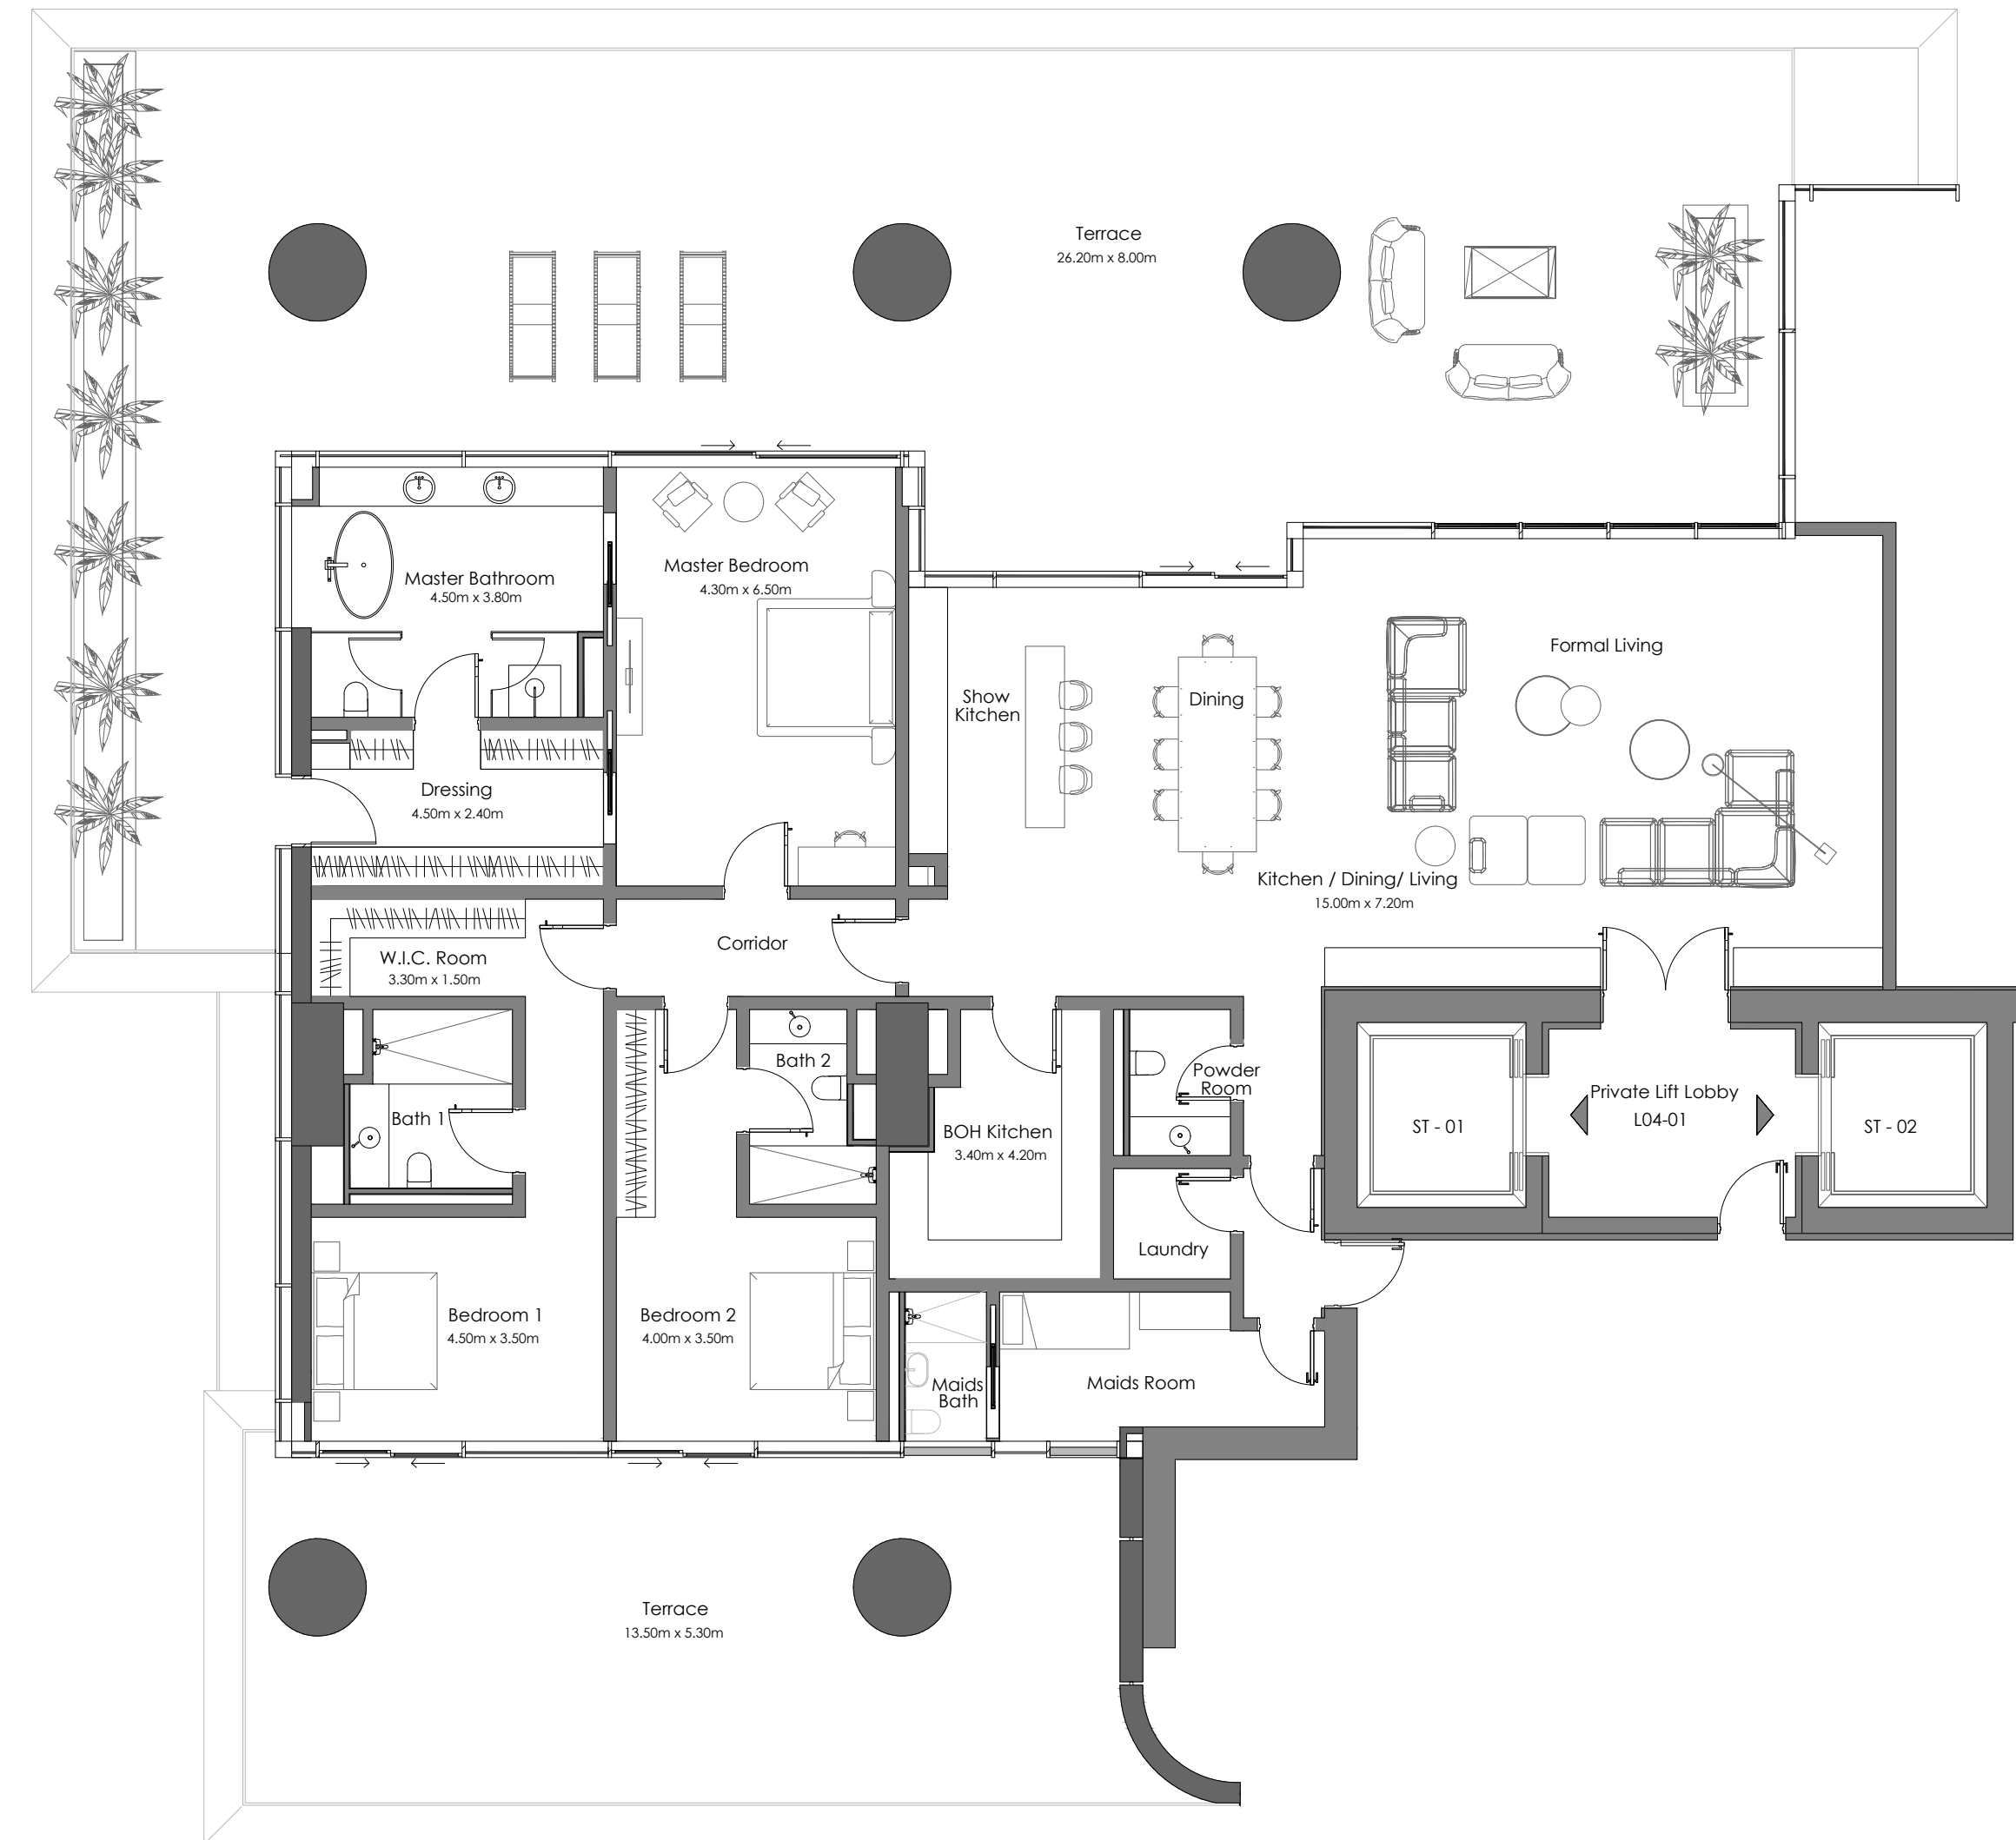

Marasi Marina

Burj Khalifa

VELA

Dorchester Collection

DUBAI

MARINA RESIDENCES

4 Bedrooms Double Height Living with Pool
4 Parking spaces

Residence Area:	4,891.98 sq.ft	454.48 sq.m
Terrace Area:	2,476.13 sq.ft	230.04 sq.m
Total Area:	7,368.11 sq.ft	684.52 sq.m

Marasi Marina

Burj Khalifa

VELA

Dorchester Collection

DUBAI

MARINA RESIDENCES

3 Bedrooms | 2 Parking spaces

Residence Area:	3,290.85 sq.ft	305.73 sq.m
Terrace Area:	3,070.41 sq.ft	285.25 sq.m
Total Area:	6,361.26 sq.ft	590.98 sq.m

Marasi Marina

Burj Khalifa

VELA

Dorchester Collection

DUBAI

MARINA RESIDENCES

3 Bedrooms Double Height Living with Pool
4 Parking spaces

Residence Area:	3,444.02 sq.ft	319.96 sq.m
Terrace Area:	2,602.93 sq.ft	241.82 sq.m
Total Area:	6,046.95 sq.ft	561.78 sq.m

VELA

Dorchester Collection

DUBAI

MARINA RESIDENCES

4 Bedrooms Double Height Living with Pool
4 Parking spaces

Residence Area:	4,894.89 sq.ft	454.75 sq.m
Terrace Area:	2,478.50 sq.ft	230.26 sq.m
Total Area:	7,373.39 sq.ft	685.01 sq.m