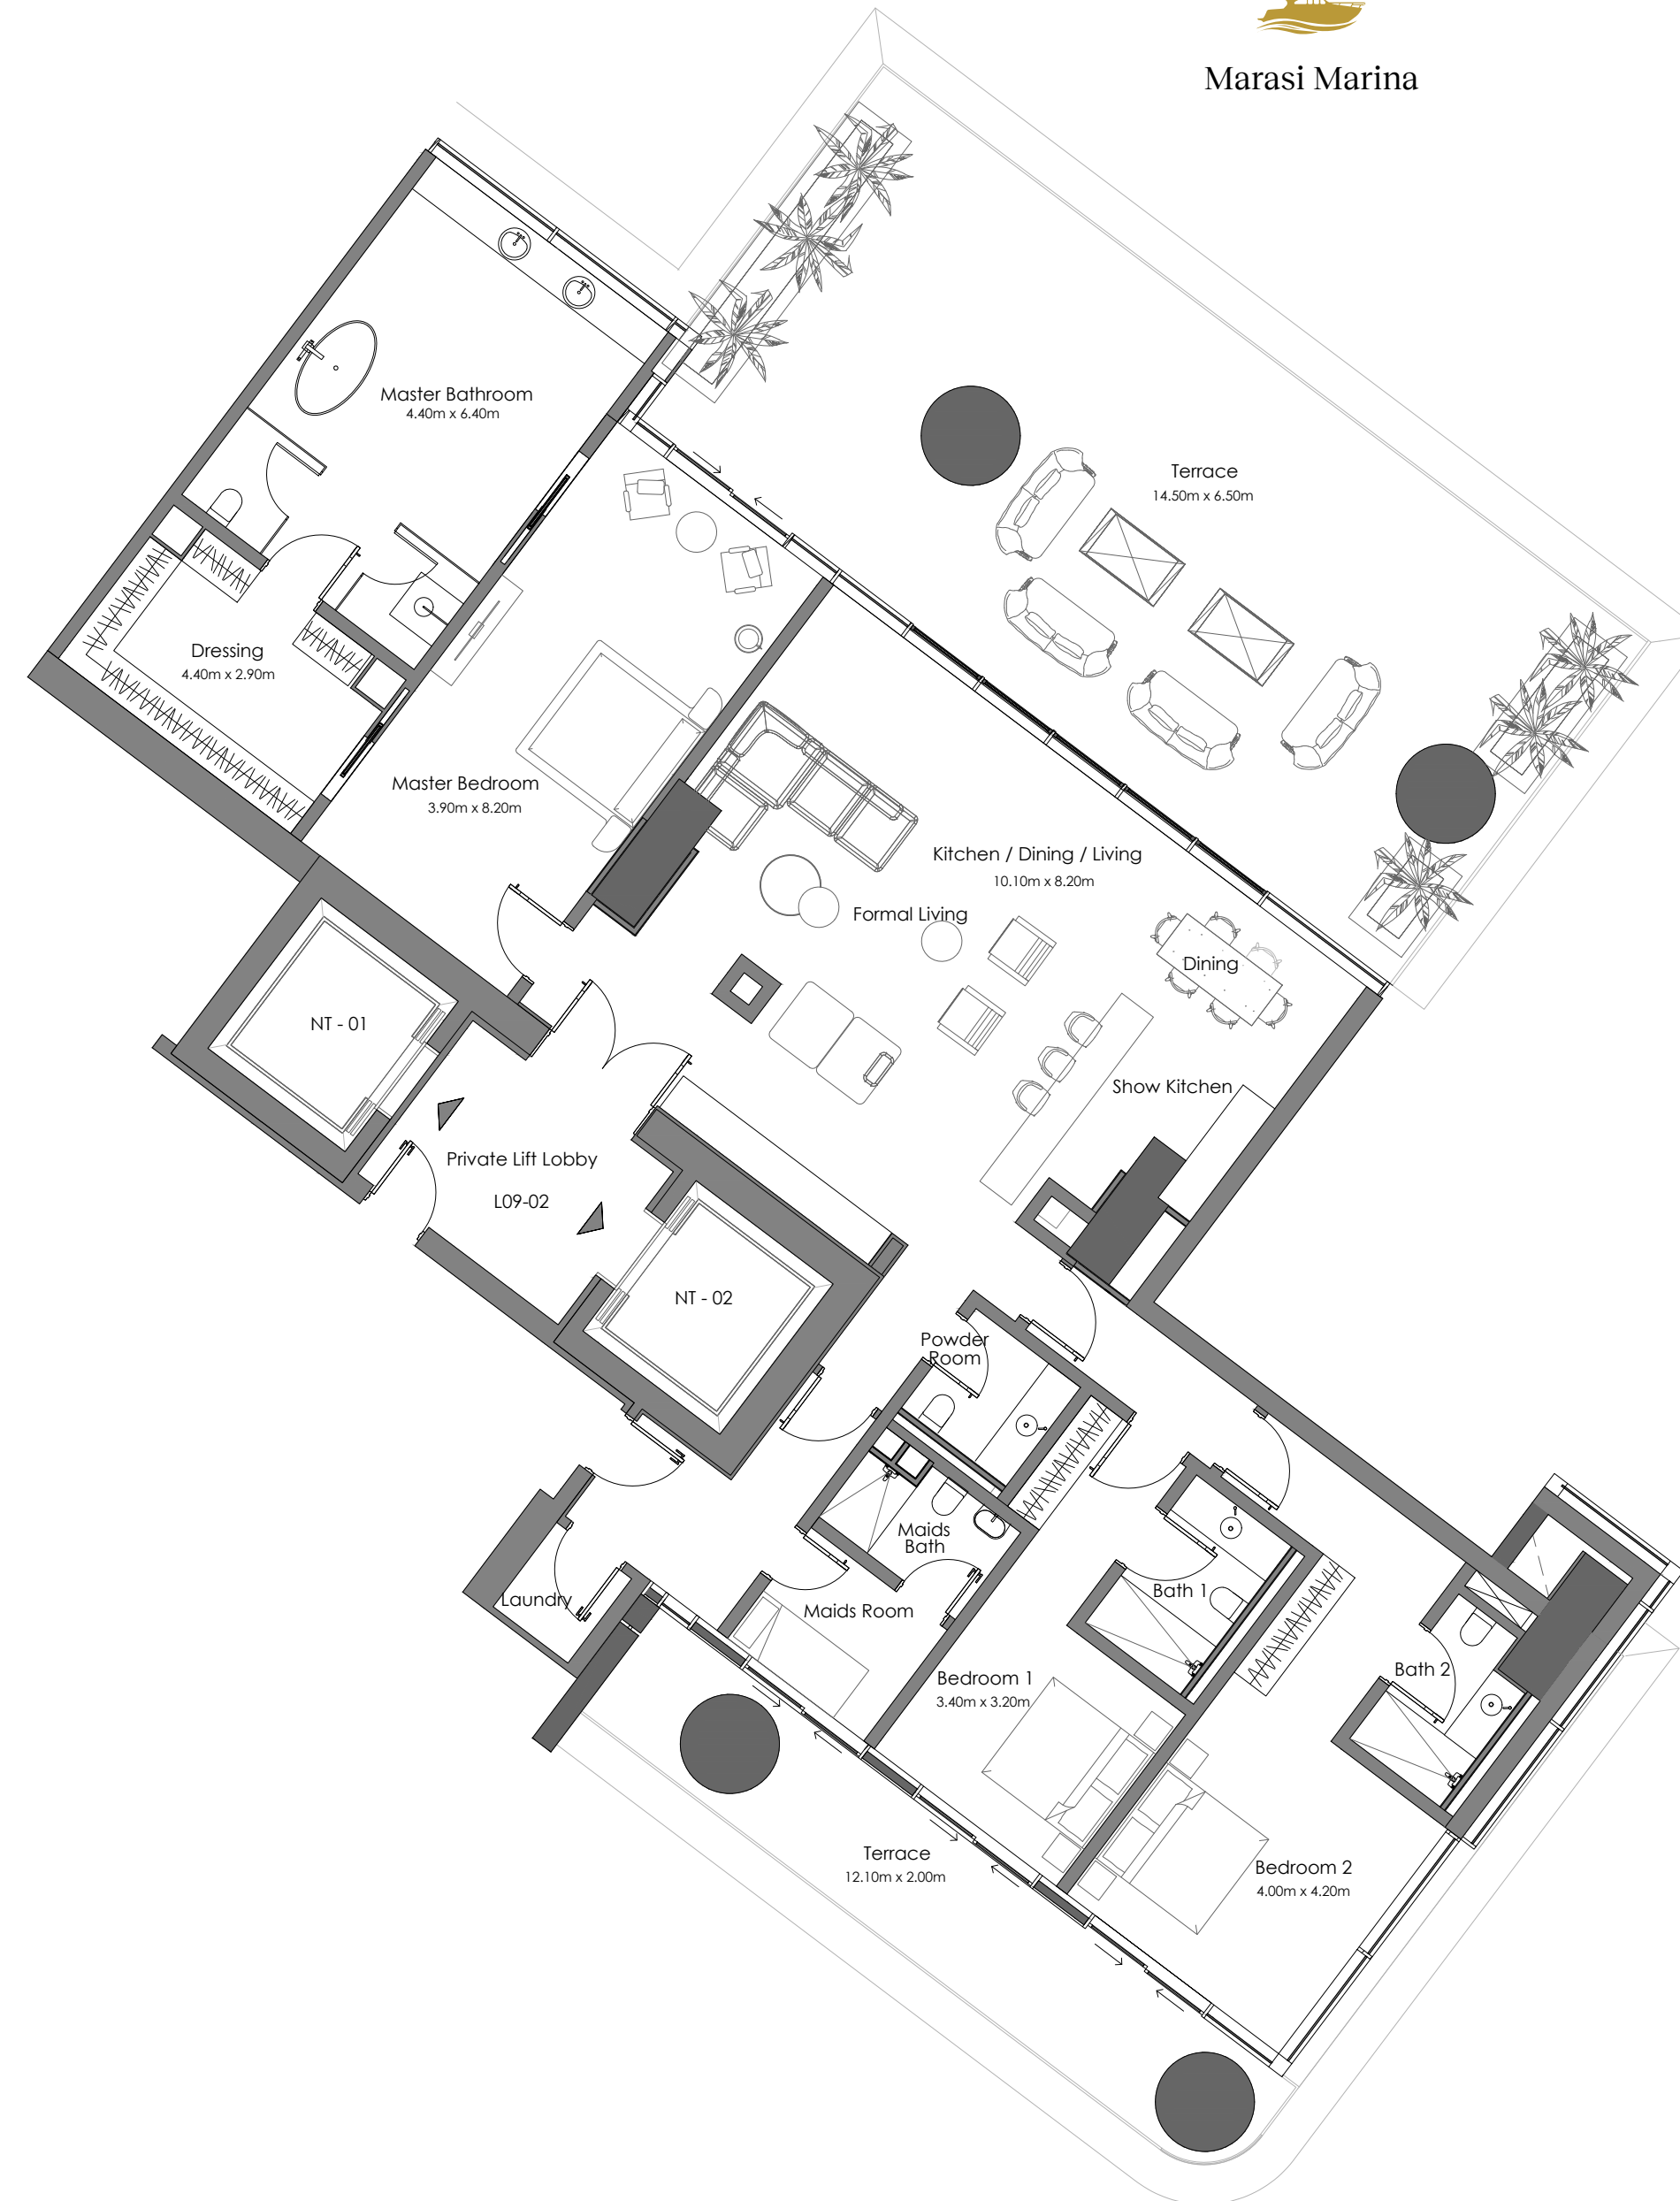

Marasi Marina

Burj Khalifa

VELA

Dorchester Collection

DUBAI

MARINA RESIDENCES

4 Bedrooms Double Height Living with Pool
4 Parking spaces

Residence Area:	4,891.98 sq.ft	454.48 sq.m
Terrace Area:	2,476.13 sq.ft	230.04 sq.m
Total Area:	7,368.11 sq.ft	684.52 sq.m

VELA

Dorchester Collection

DUBAI

MARINA RESIDENCES

4 Bedrooms Double Height Living with Pool
4 Parking spaces

Residence Area:	4,894.89 sq.ft	454.75 sq.m
Terrace Area:	2,478.50 sq.ft	230.26 sq.m
Total Area:	7,373.39 sq.ft	685.01 sq.m

Marasi Marina

Burj Khalifa

VELA

Dorchester Collection

DUBAI

MARINA RESIDENCES

3 Bedrooms Simplex
2 Parking spaces

Residence Area:	2,959.54 sq.ft	274.95 sq.m
Terrace Area:	1,297.05 sq.ft	120.50 sq.m
Total Area:	4,256.59 sq.ft	395.45 sq.m

Marasi Marina

Burj Khalifa

Canal

VELA

Dorchester Collection

DUBAI

SKY RESIDENCES

- 3 Bedrooms
- 3 Parking spaces