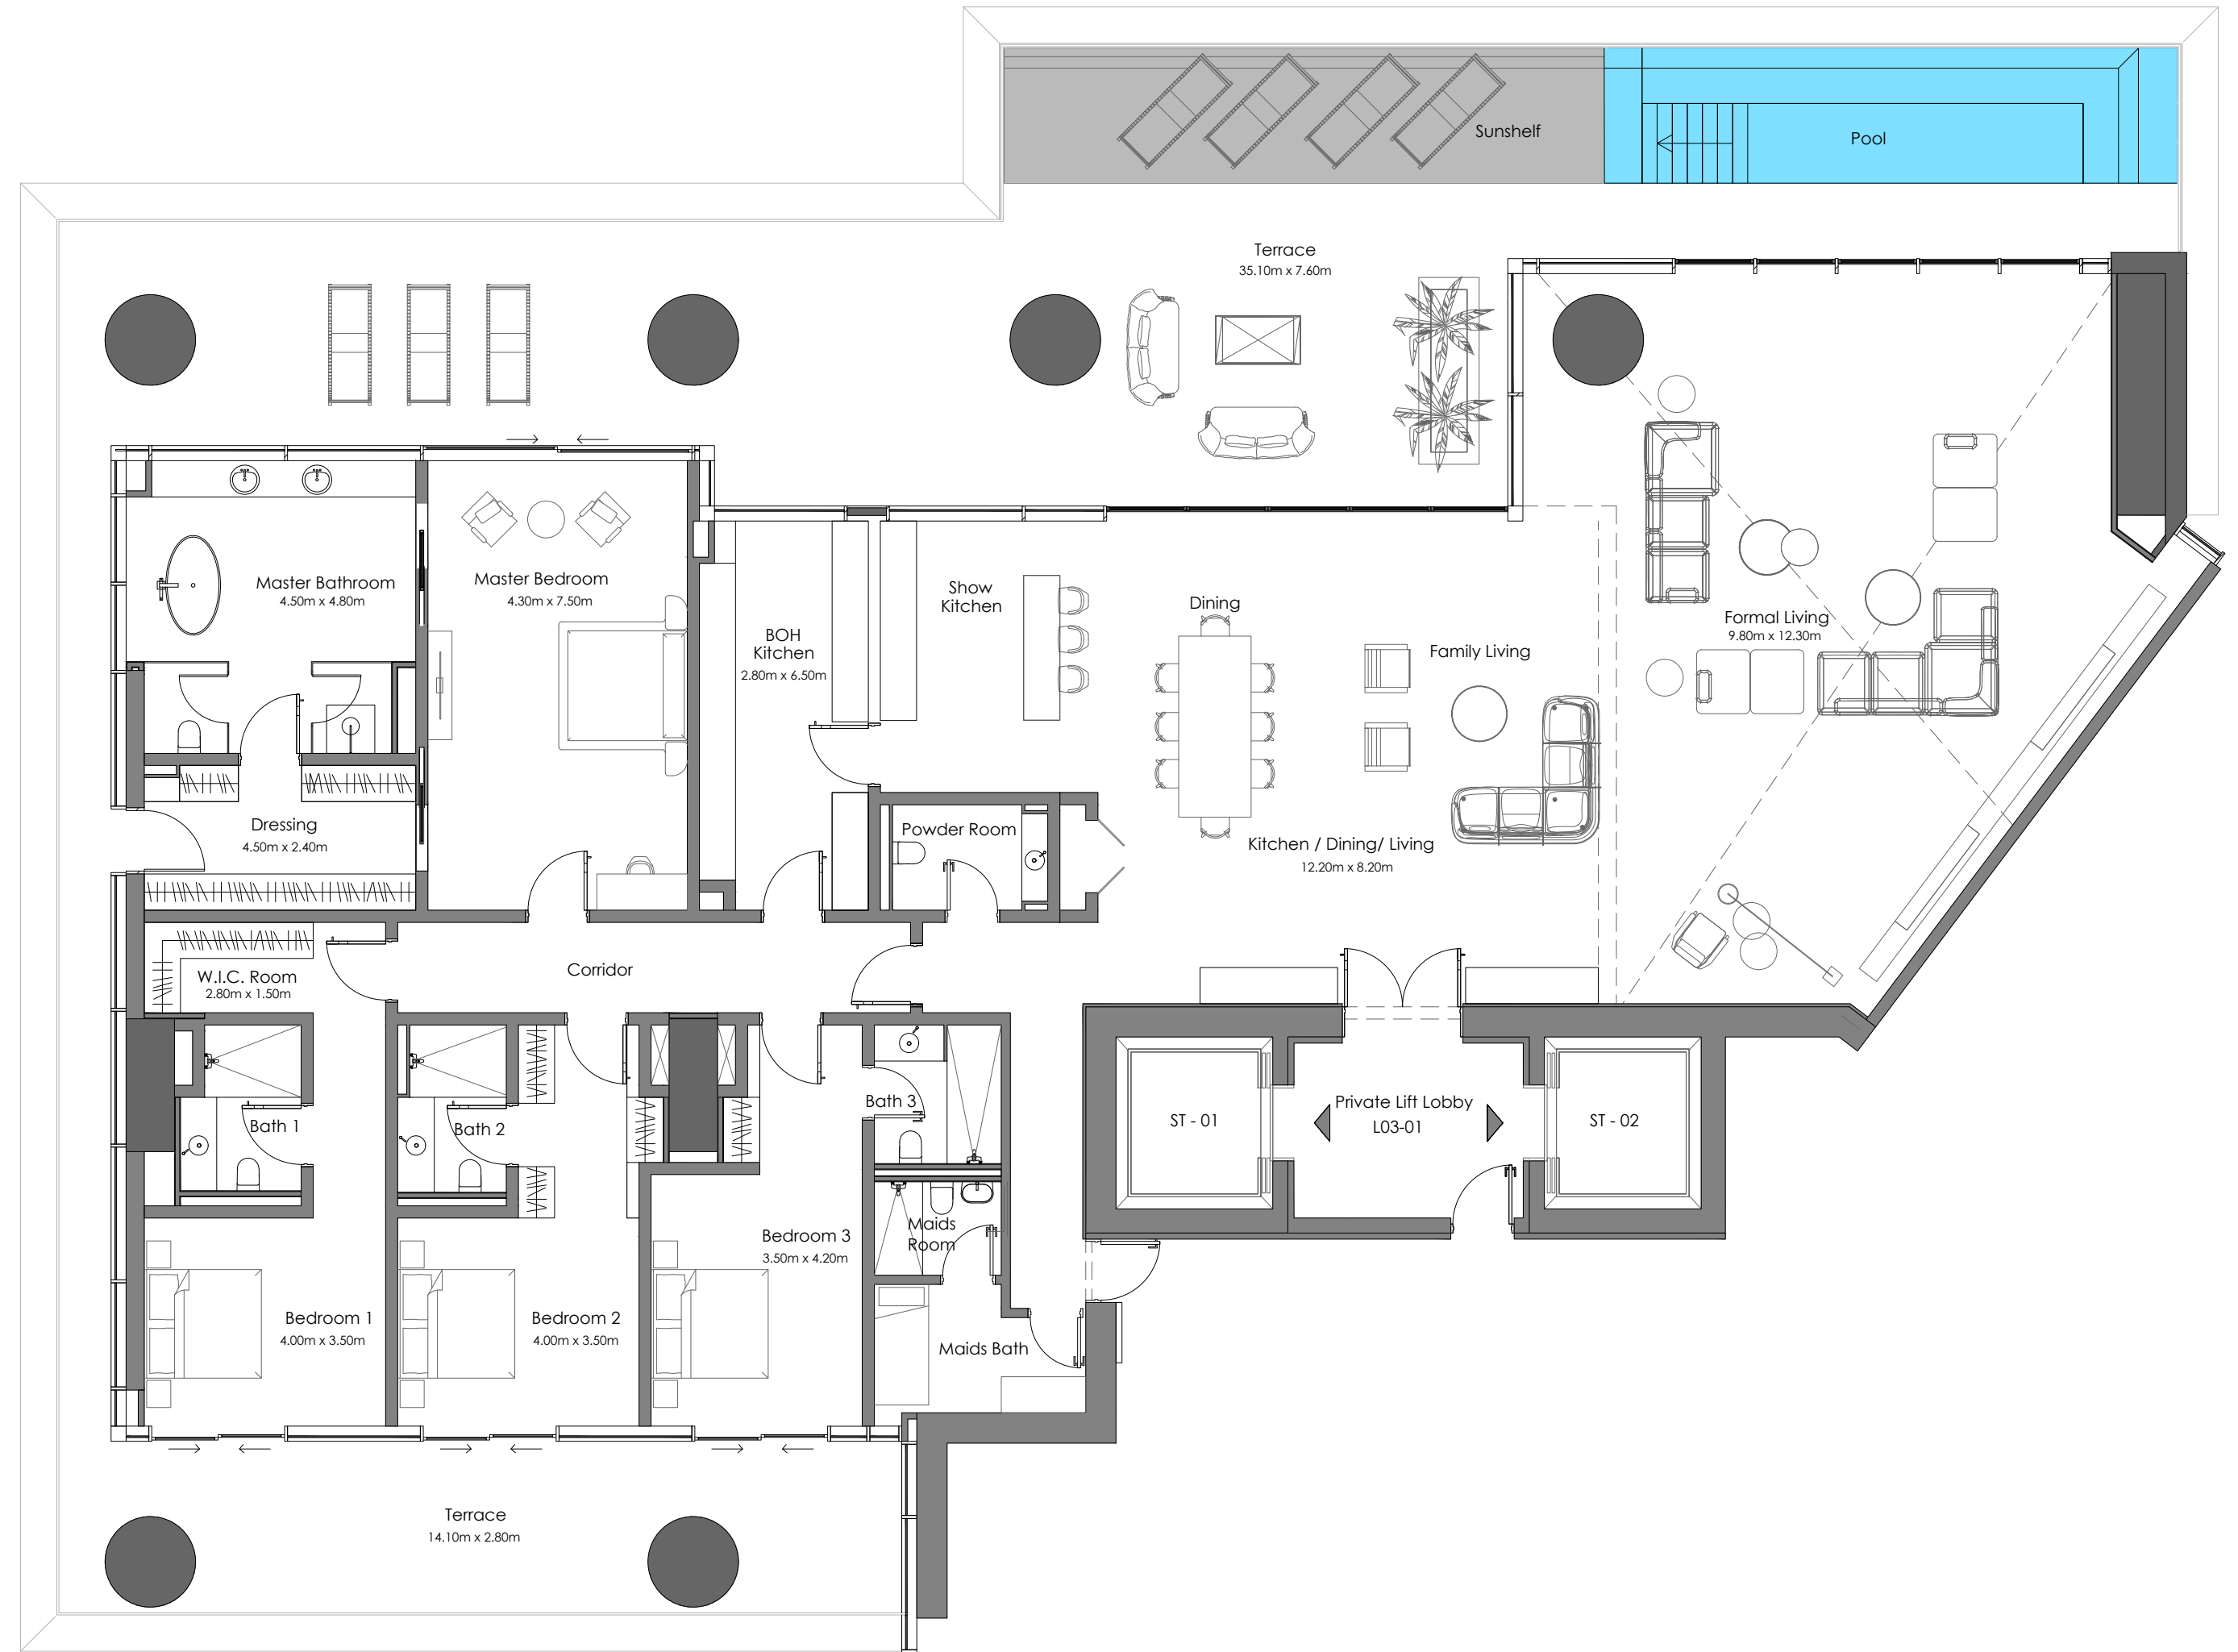

Burj Khalifa

VELA

Dorchester Collection

DUBAI

MARINA RESIDENCES

3 Bedrooms | 2 Parking spaces

Residence Area:	3,290.42 sq.ft	305.69 sq.m
Terrace Area:	2,697.11 sq.ft	250.57 sq.m
Total Area:	5,987.53 sq.ft	556.26 sq.m

Marasi Marina

Burj Khalifa

VELA

Dorchester Collection

DUBAI

MARINA RESIDENCES

4 Bedrooms Double Height Living with Pool
4 Parking spaces

Residence Area:	4,891.98 sq.ft	454.48 sq.m
Terrace Area:	2,476.13 sq.ft	230.04 sq.m
Total Area:	7,368.11 sq.ft	684.52 sq.m

Marasi Marina

Burj Khalifa

VELA

Dorchester Collection

DUBAI

MARINA RESIDENCES

3 Bedrooms | 2 Parking spaces

Residence Area:	3,290.85 sq.ft	305.73 sq.m
Terrace Area:	3,070.41 sq.ft	285.25 sq.m
Total Area:	6,361.26 sq.ft	590.98 sq.m

VELA

Dorchester Collection

DUBAI

MARINA RESIDENCES

4 Bedrooms Double Height Living with Pool
4 Parking spaces

Residence Area:	4,894.89 sq.ft	454.75 sq.m
Terrace Area:	2,478.50 sq.ft	230.26 sq.m
Total Area:	7,373.39 sq.ft	685.01 sq.m