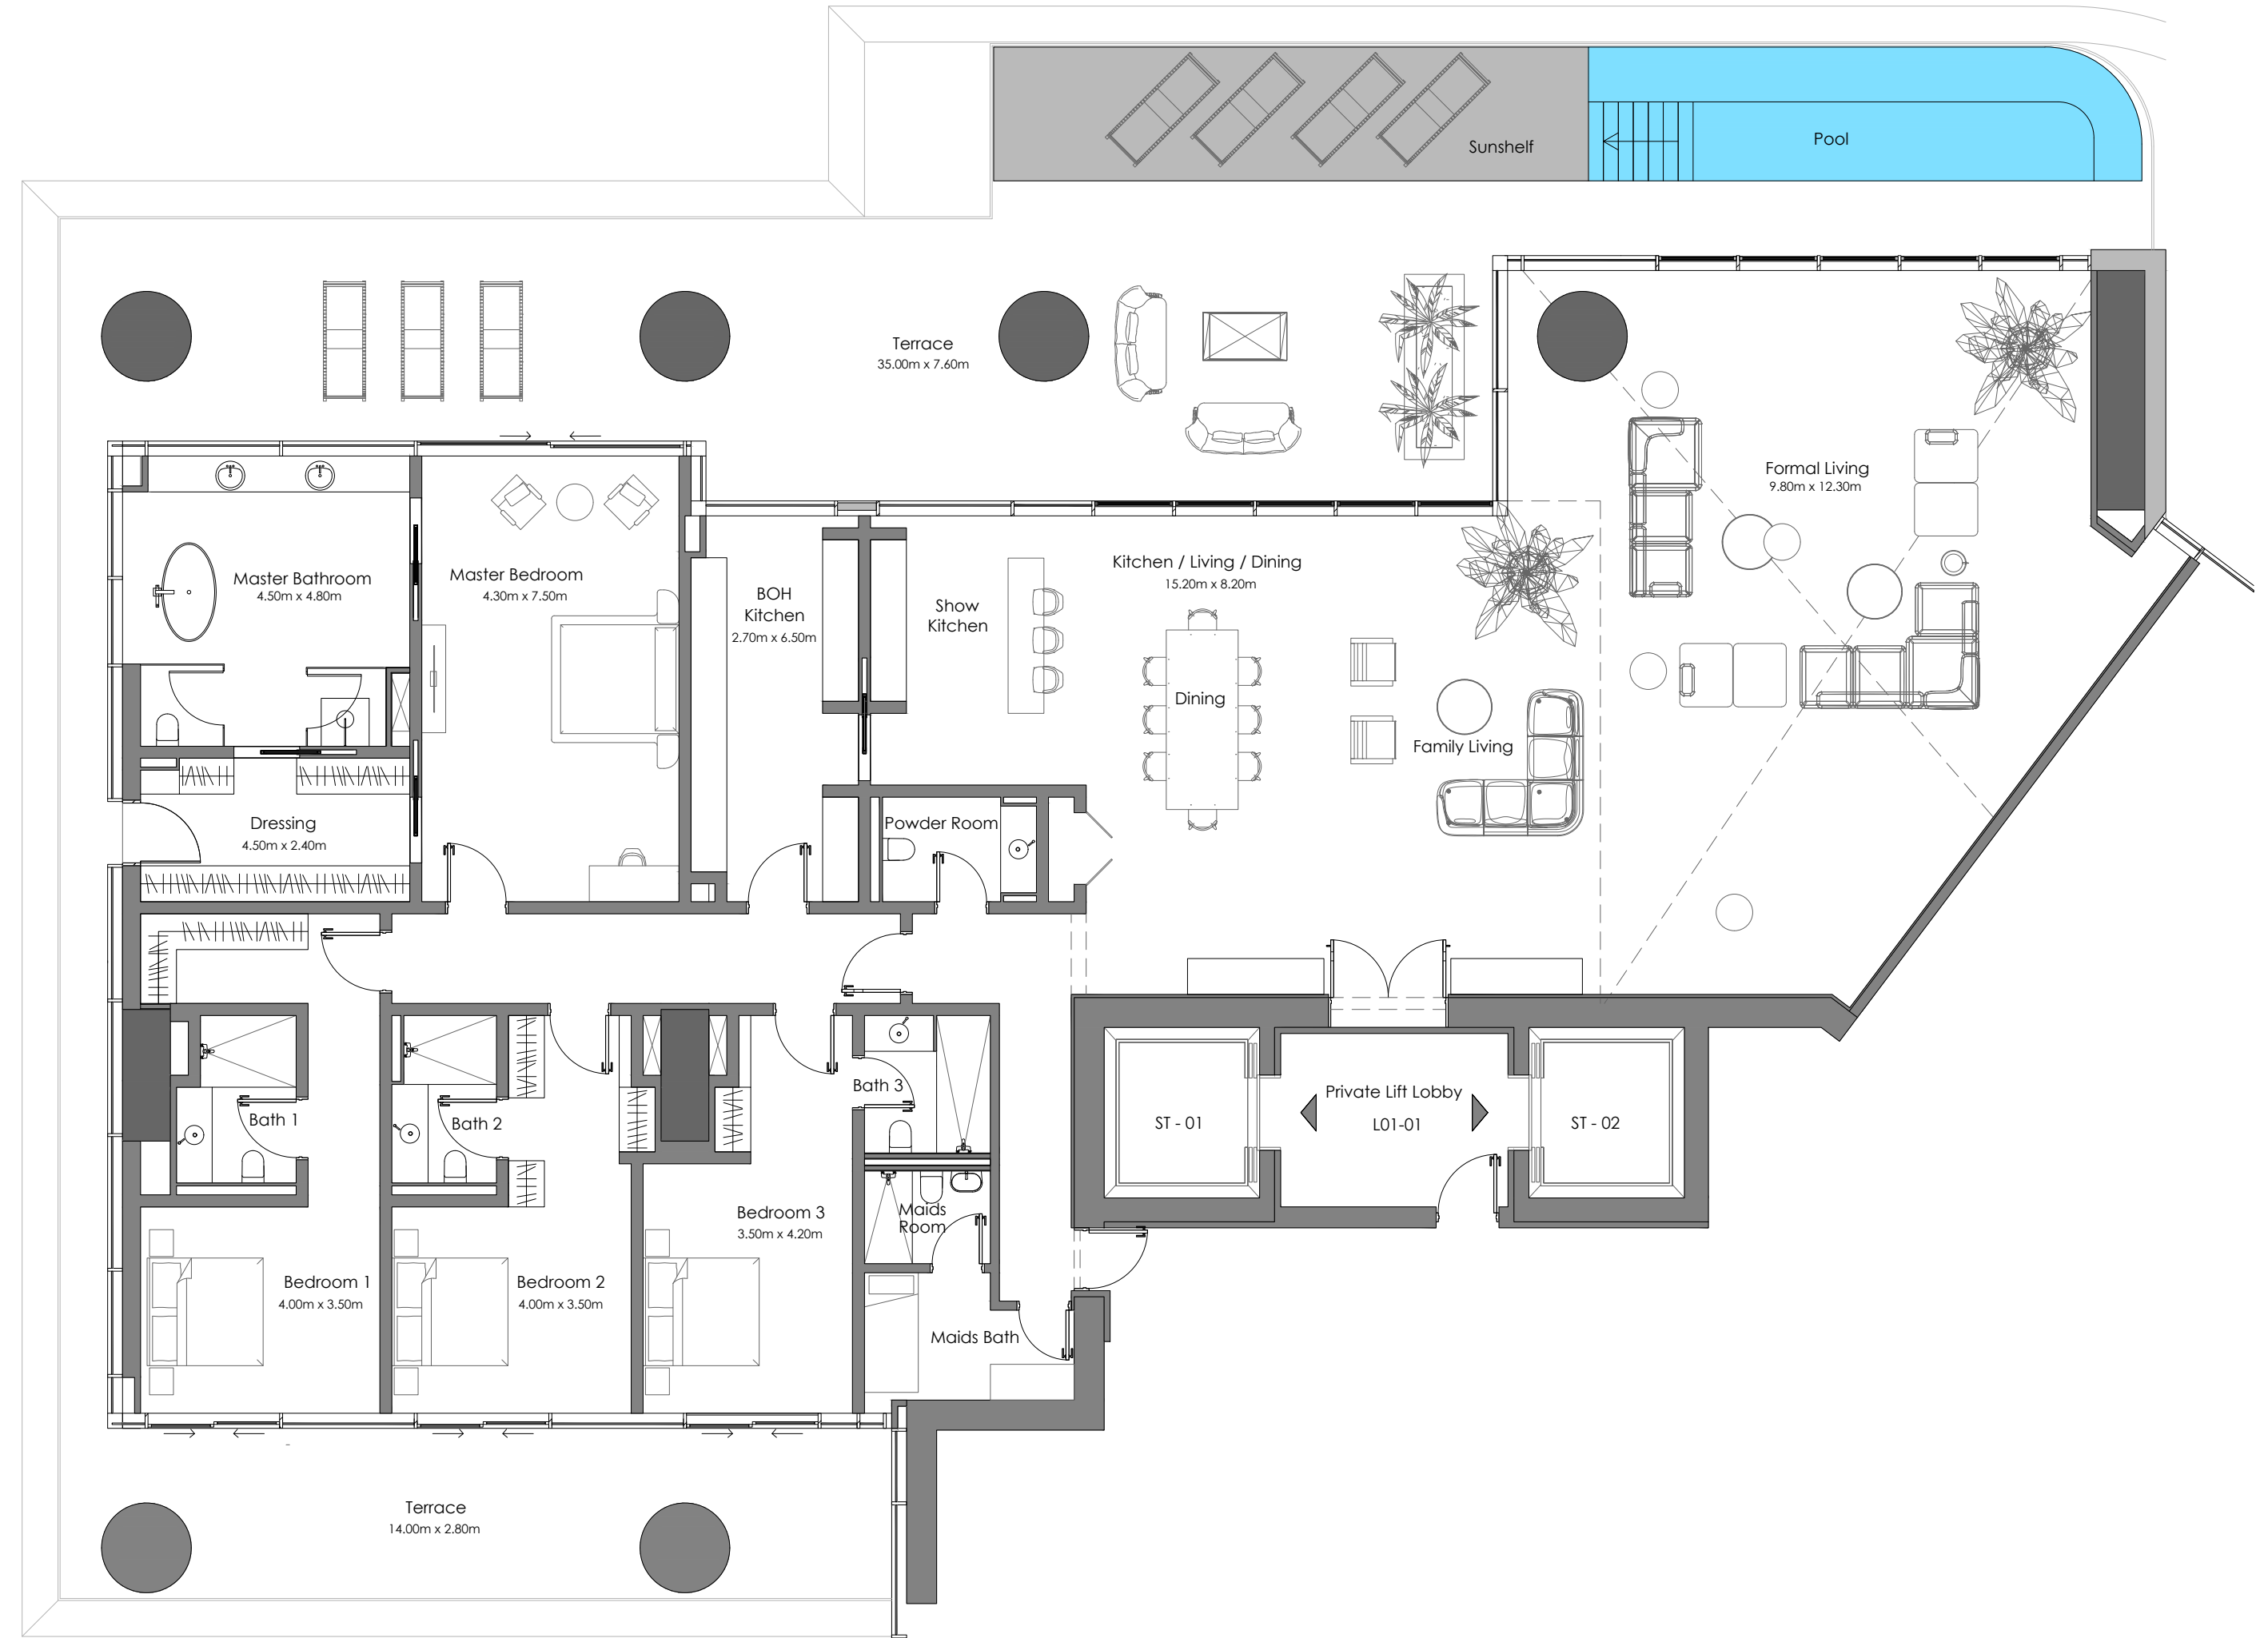

VELA

)C *Dorchester Collection*

DUBAI

by OMNIYAT

TYPOLOGIES FLOOR PLANS

VELA

Dorchester Collection

DUBAI

MARINA RESIDENCES

4 Bedrooms Double Height Living with Pool
3 Parking spaces

Residence Area:	4,897.79 sq.ft	455.02 sq.m
Terrace Area:	2,440.07 sq.ft	226.69 sq.m
Total Area:	7,337.87 sq.ft	681.71 sq.m

Marasi Marina

Burj Khalifa

VELA

Dorchester Collection

DUBAI

MARINA RESIDENCES

3 Bedrooms | 2 Parking spaces

Residence Area:	3,290.42 sq.ft	305.69 sq.m
Terrace Area:	2,697.11 sq.ft	250.57 sq.m
Total Area:	5,987.53 sq.ft	556.26 sq.m

Marasi Marina

Burj Khalifa

VELA

Dorchester Collection

DUBAI

MARINA RESIDENCES

4 Bedrooms Double Height Living with Pool
4 Parking spaces

Residence Area:	4,891.98 sq.ft	454.48 sq.m
Terrace Area:	2,476.13 sq.ft	230.04 sq.m
Total Area:	7,368.11 sq.ft	684.52 sq.m