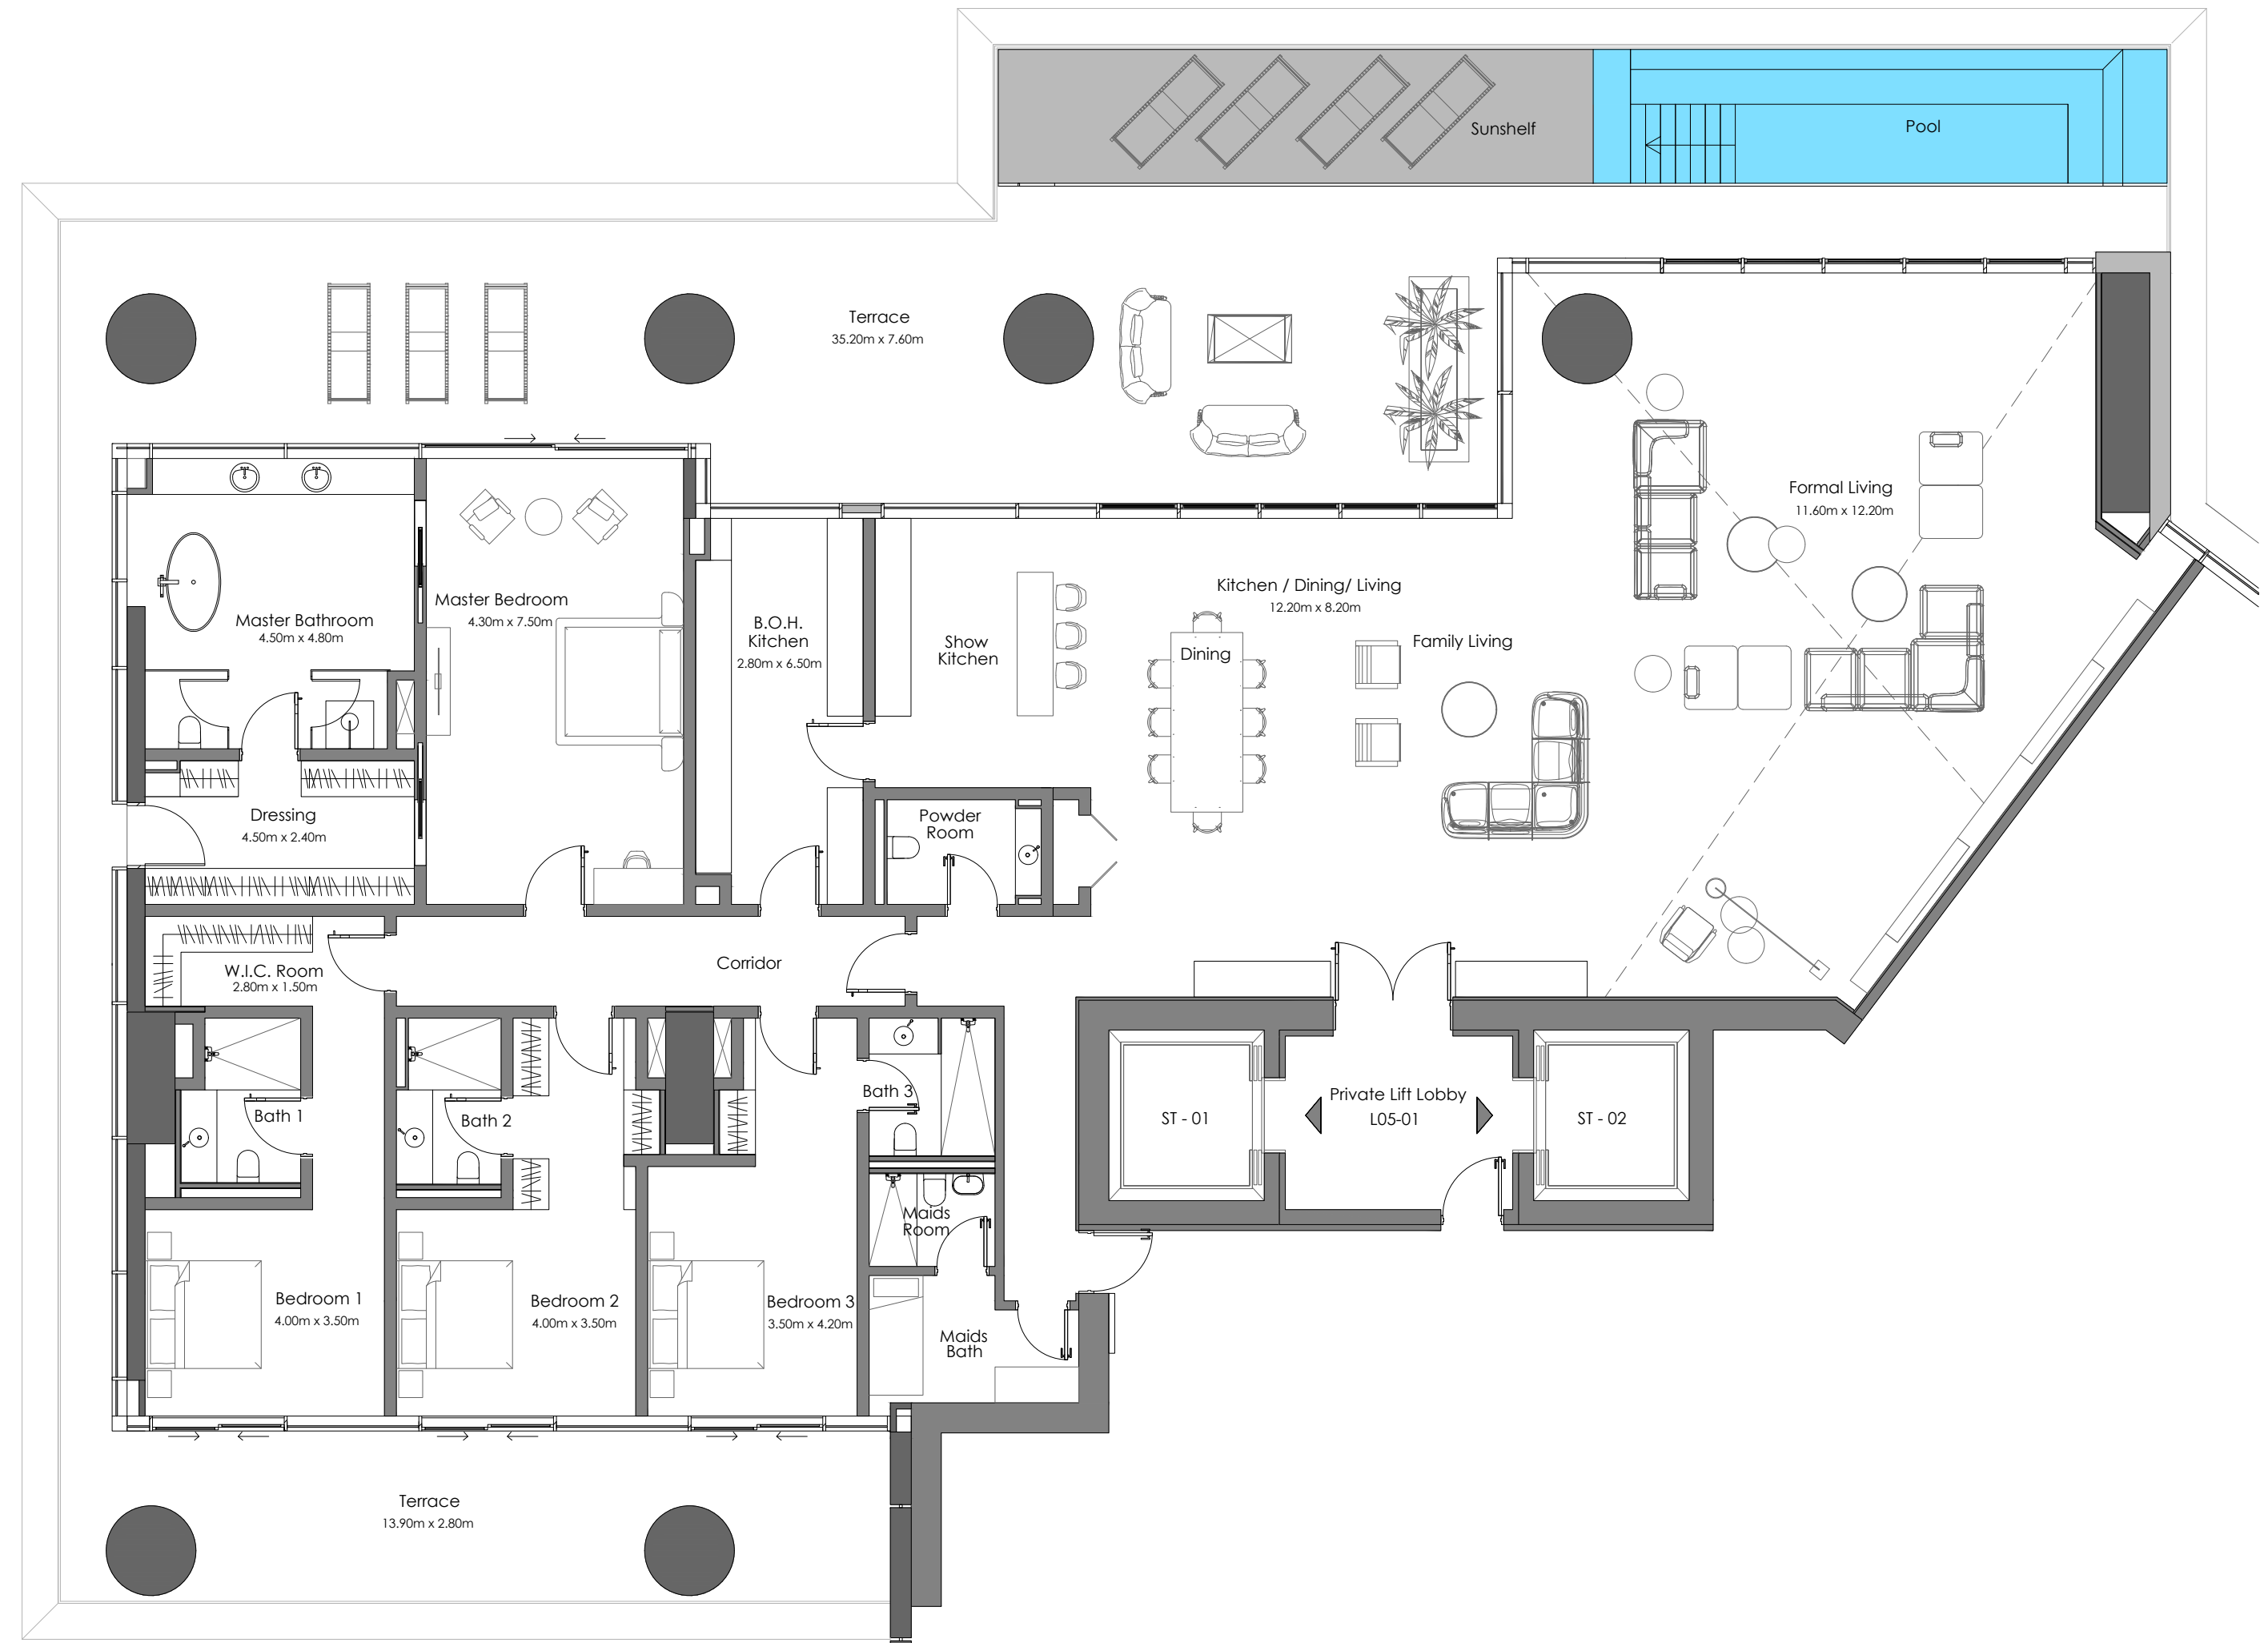

Marasi Marina

Burj Khalifa

VELA

Dorchester Collection

DUBAI

MARINA RESIDENCES

3 Bedrooms Double Height Living with Pool
4 Parking spaces

Residence Area:	3,444.02 sq.ft	319.96 sq.m
Terrace Area:	2,602.93 sq.ft	241.82 sq.m
Total Area:	6,046.95 sq.ft	561.78 sq.m

VELA

Dorchester Collection

DUBAI

MARINA RESIDENCES

4 Bedrooms Double Height Living with Pool
4 Parking spaces

Residence Area:	4,894.89 sq.ft	454.75 sq.m
Terrace Area:	2,478.50 sq.ft	230.26 sq.m
Total Area:	7,373.39 sq.ft	685.01 sq.m

Marasi Marina

Burj Khalifa

VELA

Dorchester Collection

DUBAI

MARINA RESIDENCES

3 Bedrooms Simplex
2 Parking spaces

Residence Area:	2,959.54 sq.ft	274.95 sq.m
Terrace Area:	1,297.05 sq.ft	120.50 sq.m
Total Area:	4,256.59 sq.ft	395.45 sq.m