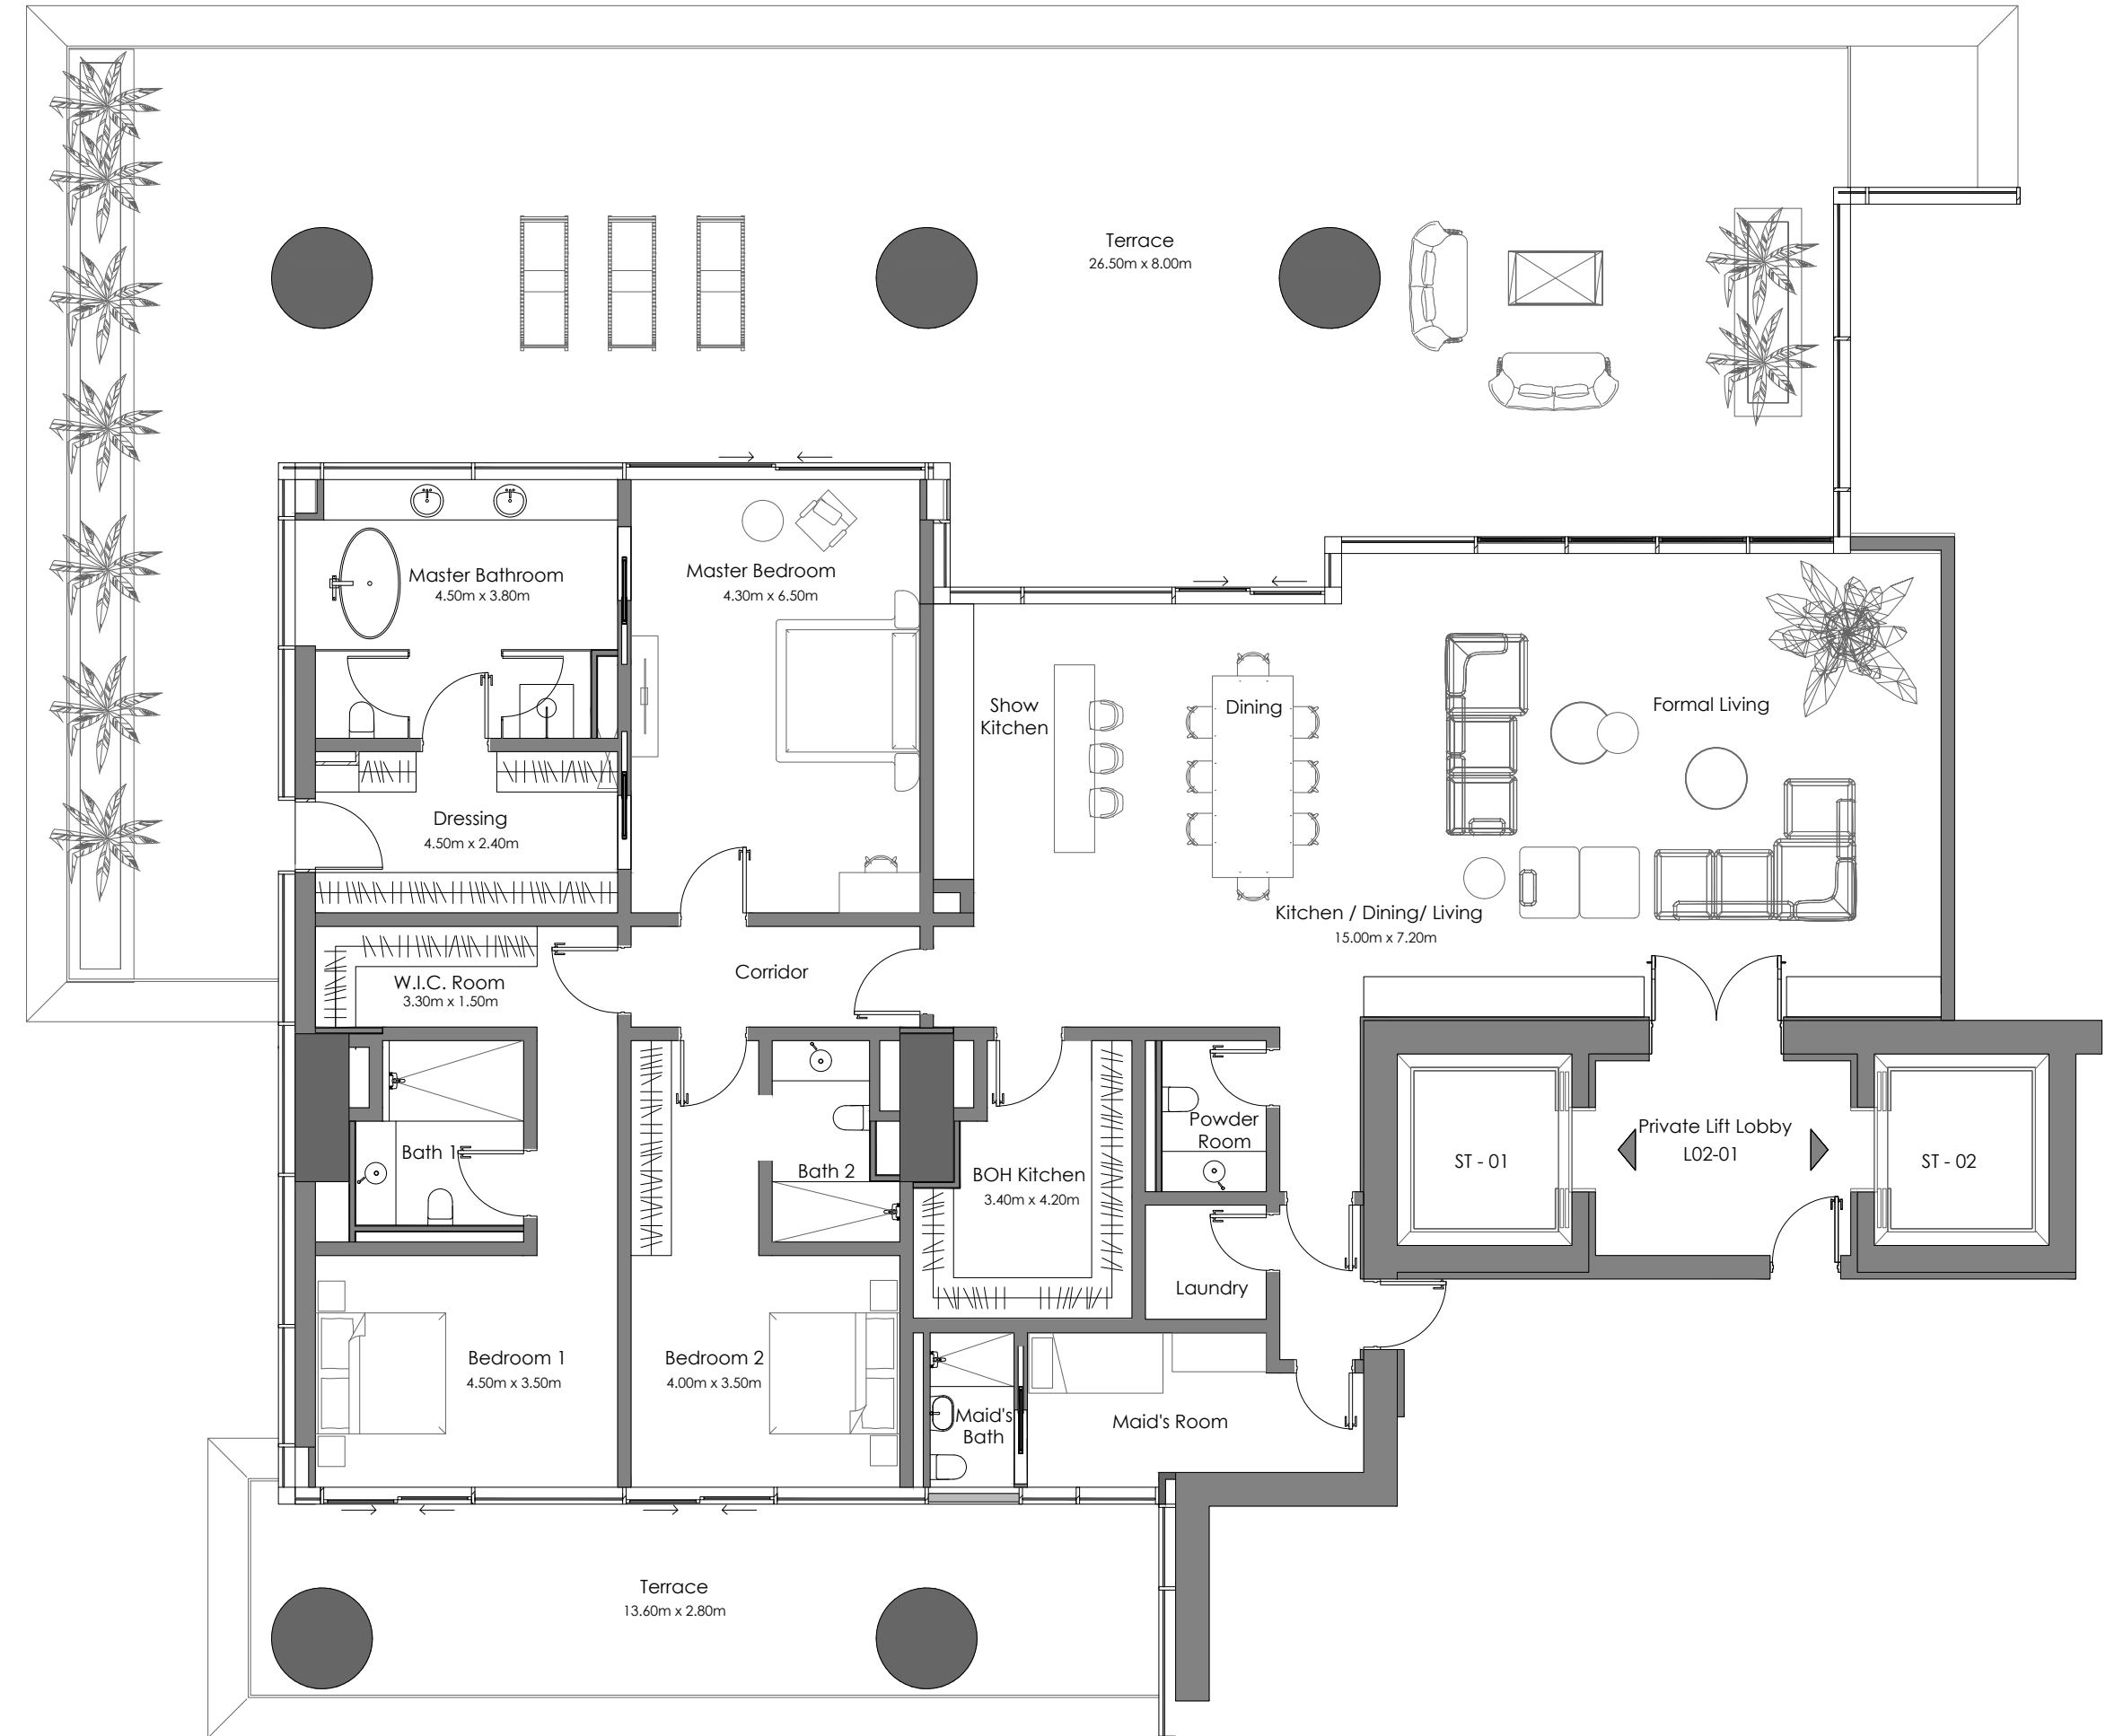

MARINA RESIDENCES

4 Bedrooms Double Height Living with Pool
3 Parking spaces

Residence Area:	4,897.79 sq.ft	455.02 sq.m
Terrace Area:	2,440.07 sq.ft	226.69 sq.m
Total Area:	7,337.87 sq.ft	681.71 sq.m

Marasi Marina

Burj Khalifa

VELA

Dorchester Collection

DUBAI

MARINA RESIDENCES

3 Bedrooms | 2 Parking spaces

Residence Area:	3,290.42 sq.ft	305.69 sq.m
Terrace Area:	2,697.11 sq.ft	250.57 sq.m
Total Area:	5,987.53 sq.ft	556.26 sq.m

Marasi Marina

Burj Khalifa

VELA

Dorchester Collection

DUBAI

MARINA RESIDENCES

4 Bedrooms Double Height Living with Pool
4 Parking spaces

Residence Area:	4,891.98 sq.ft	454.48 sq.m
Terrace Area:	2,476.13 sq.ft	230.04 sq.m
Total Area:	7,368.11 sq.ft	684.52 sq.m