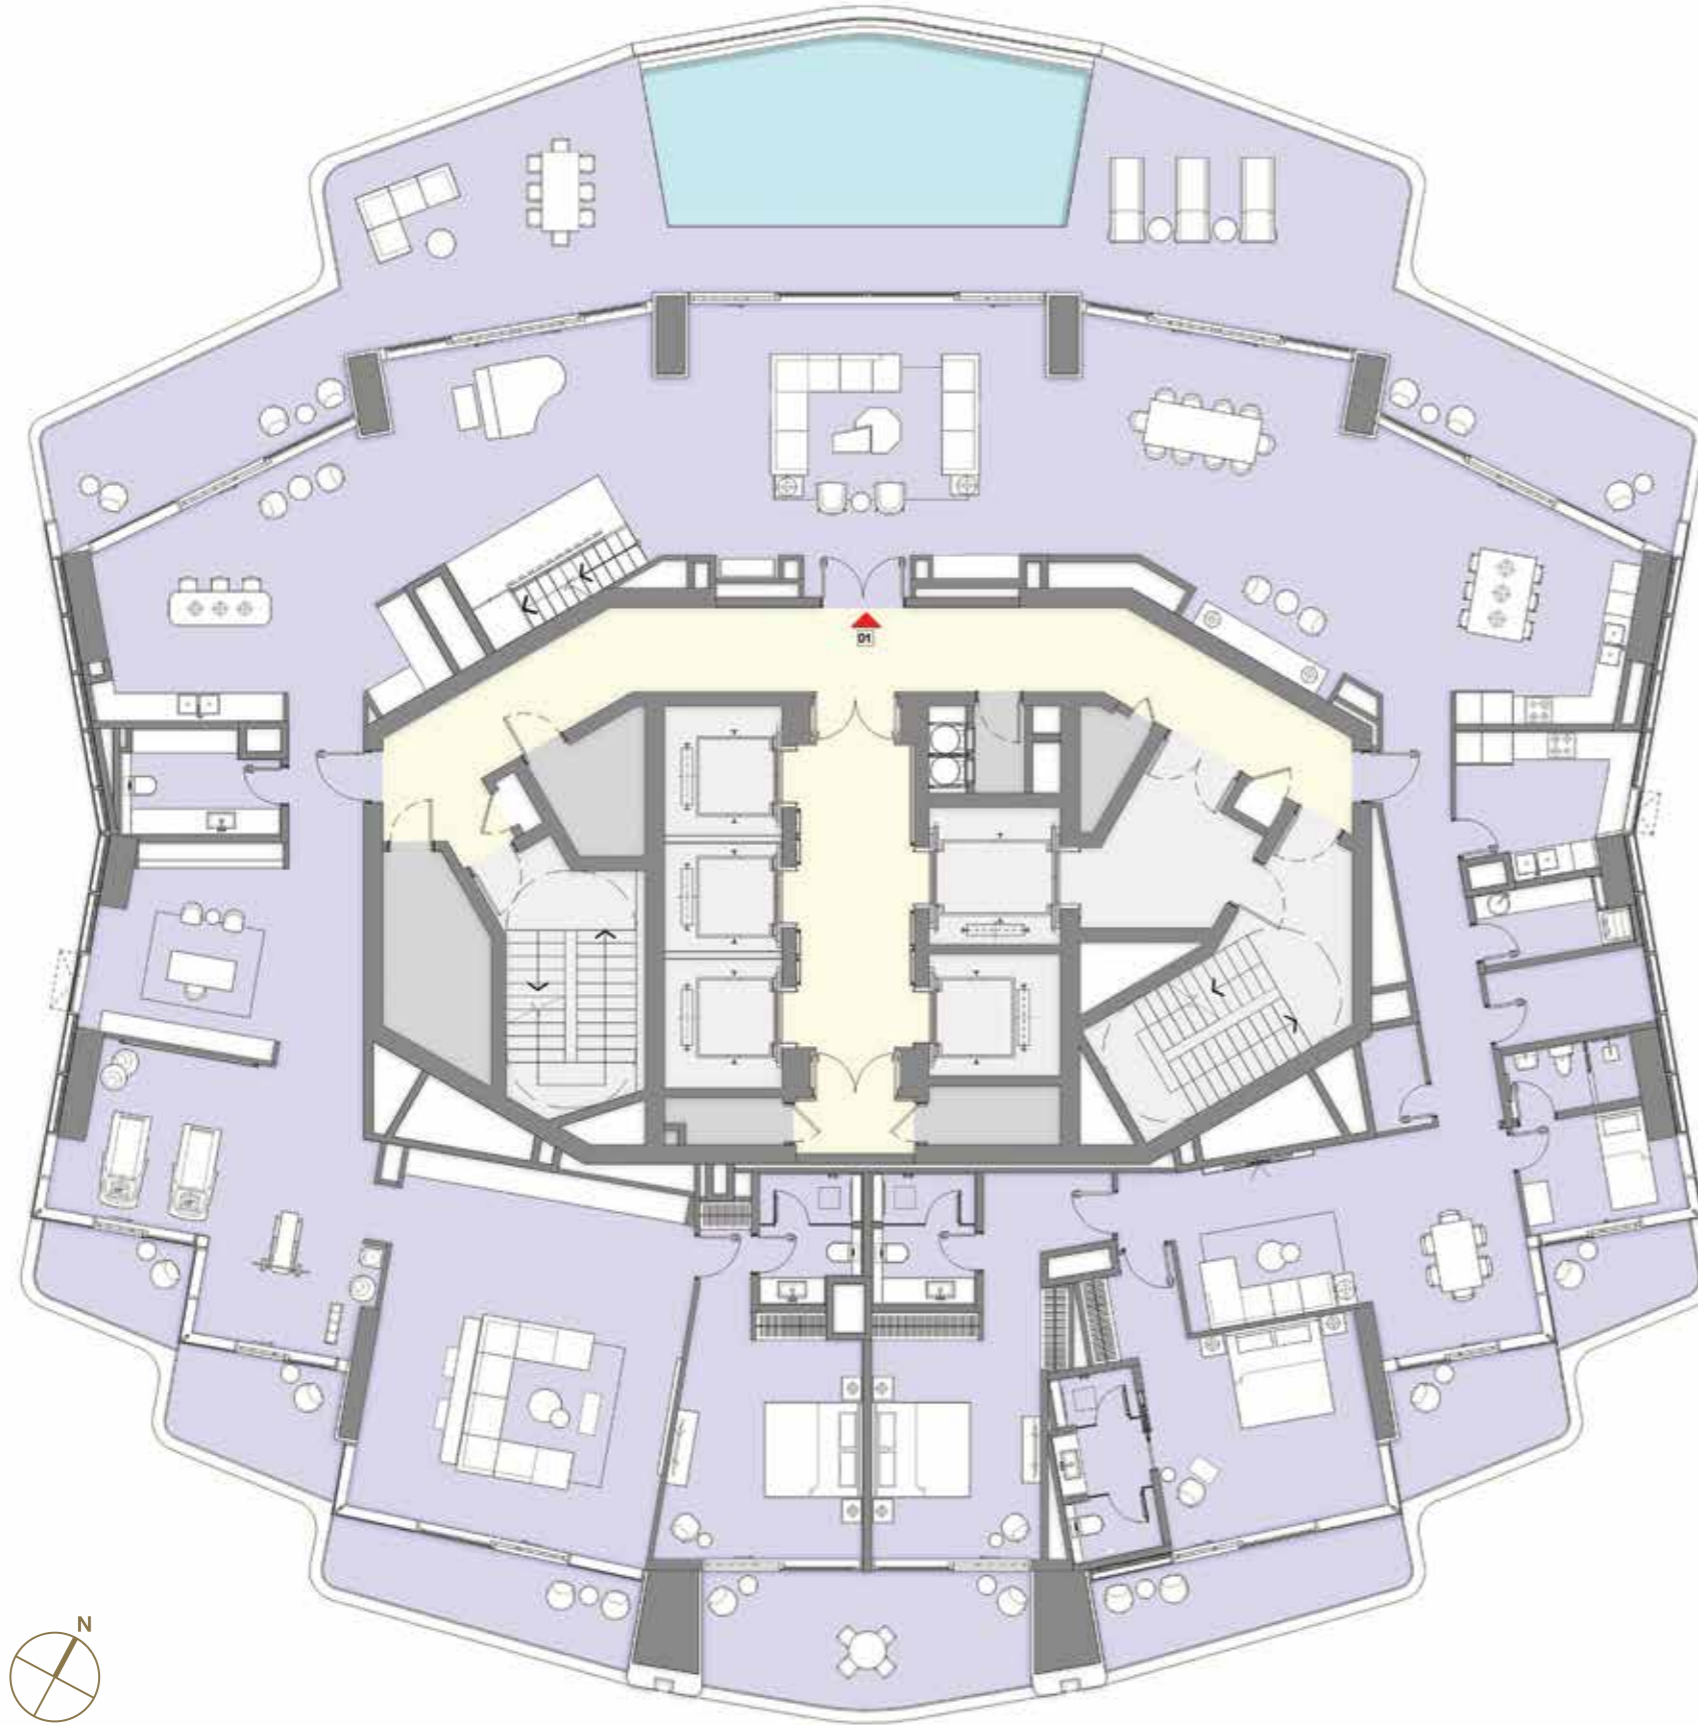

SUPERLUX PENTHOUSE LOWER FLOOR

LIV
LUX

TYPICAL FLOORPLANS

Penthouse Levels

Levels 46 - 47

5 Bedroom
Duplex Superlux Penthouse