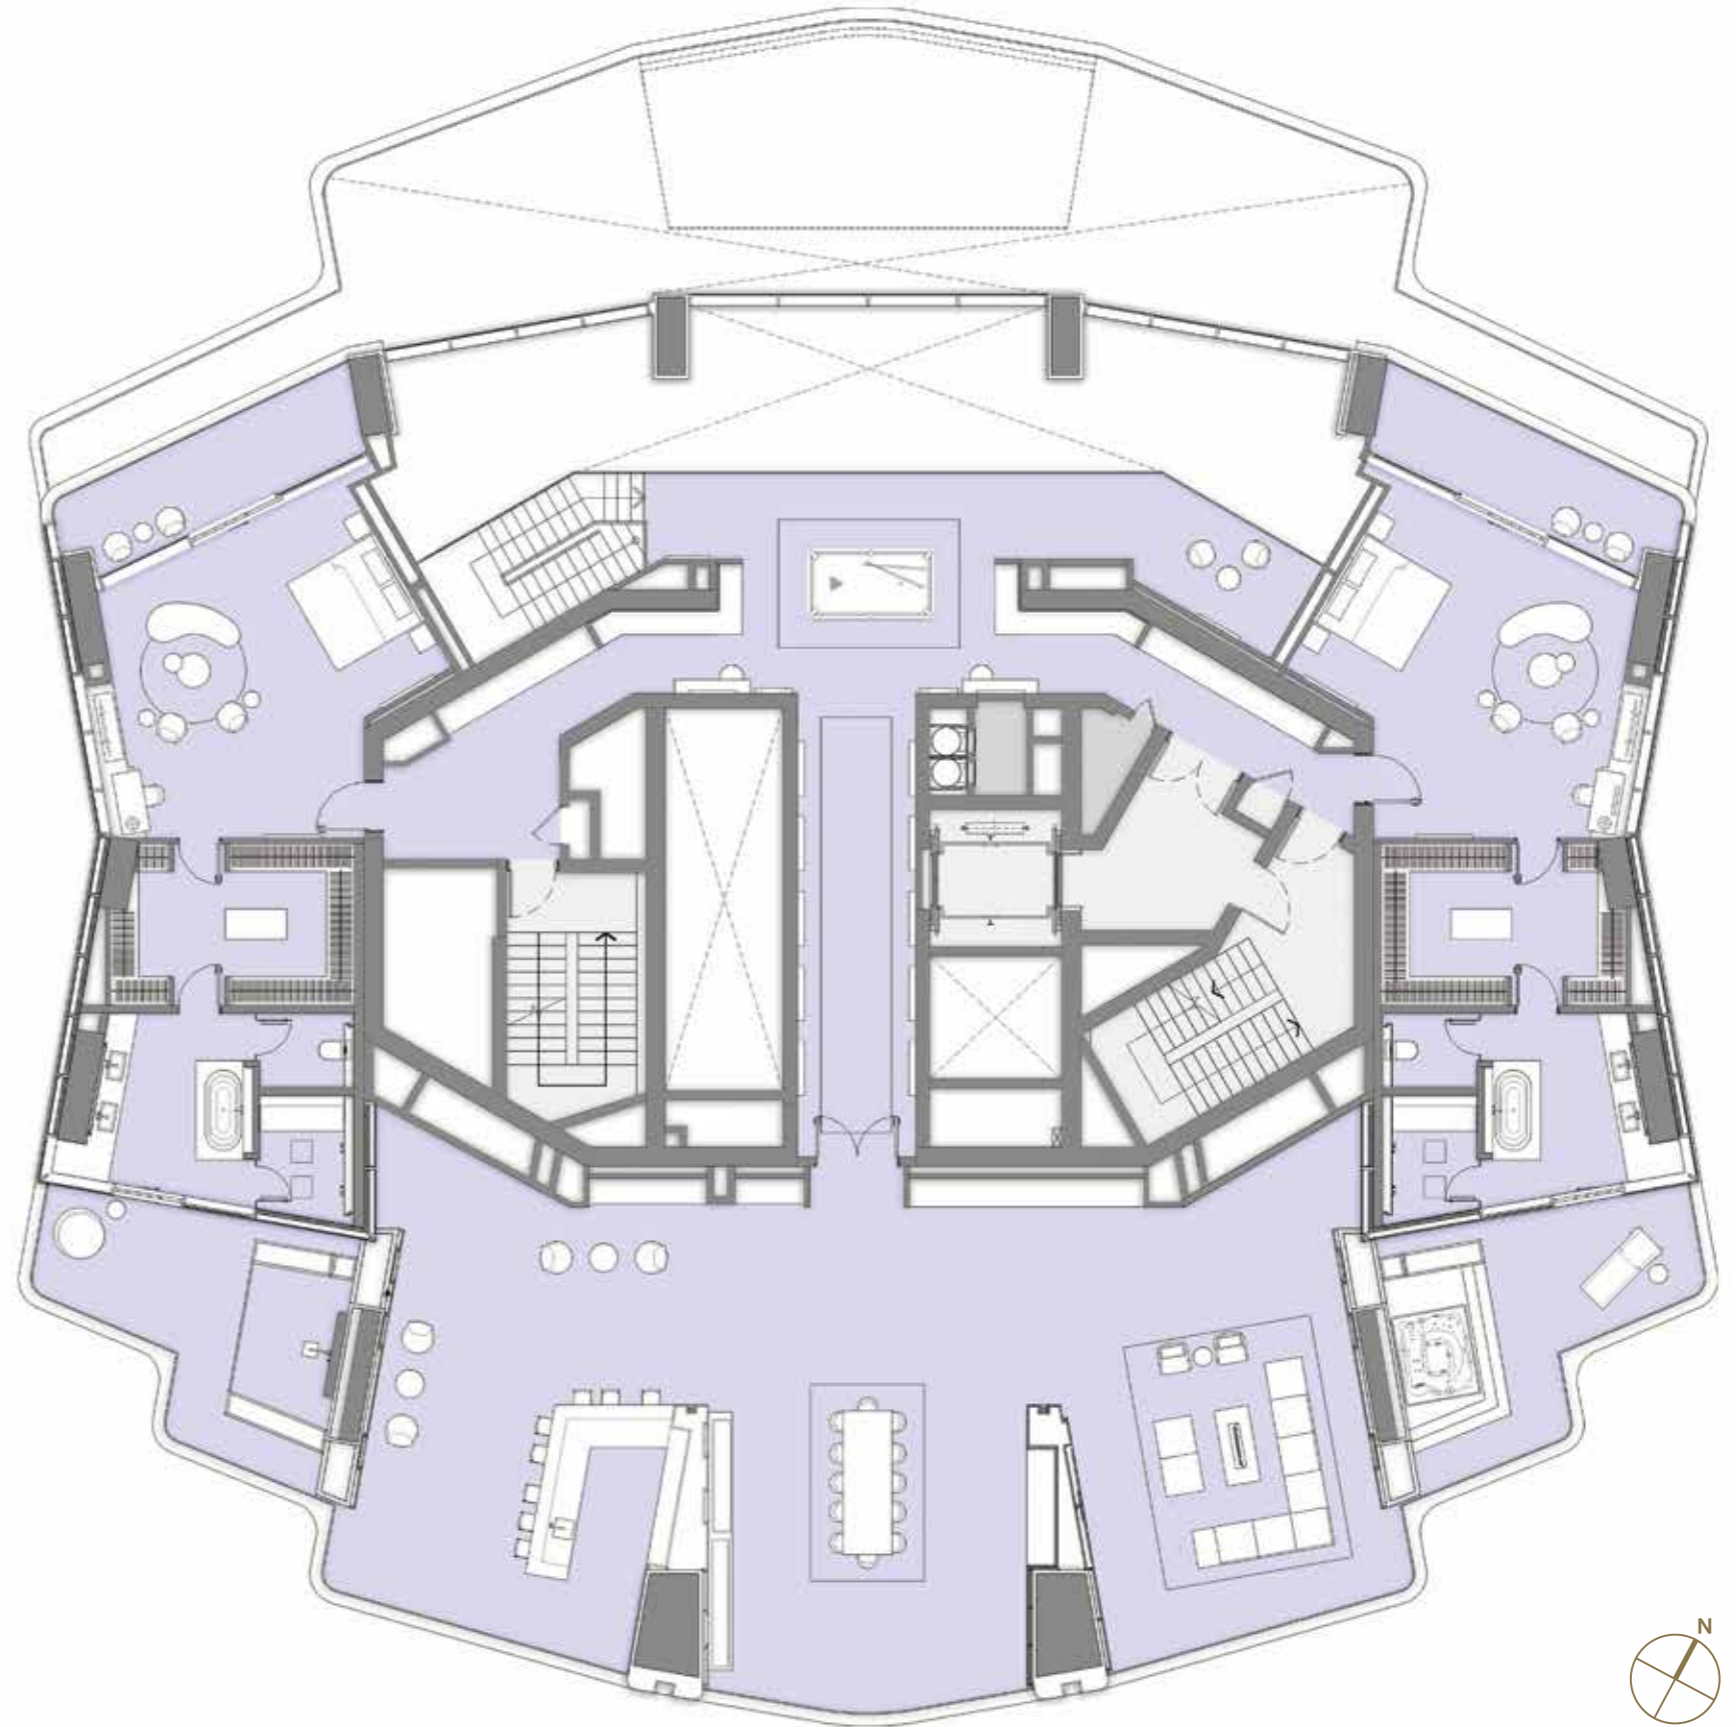

SUPERLUX PENTHOUSE UPPER FLOOR