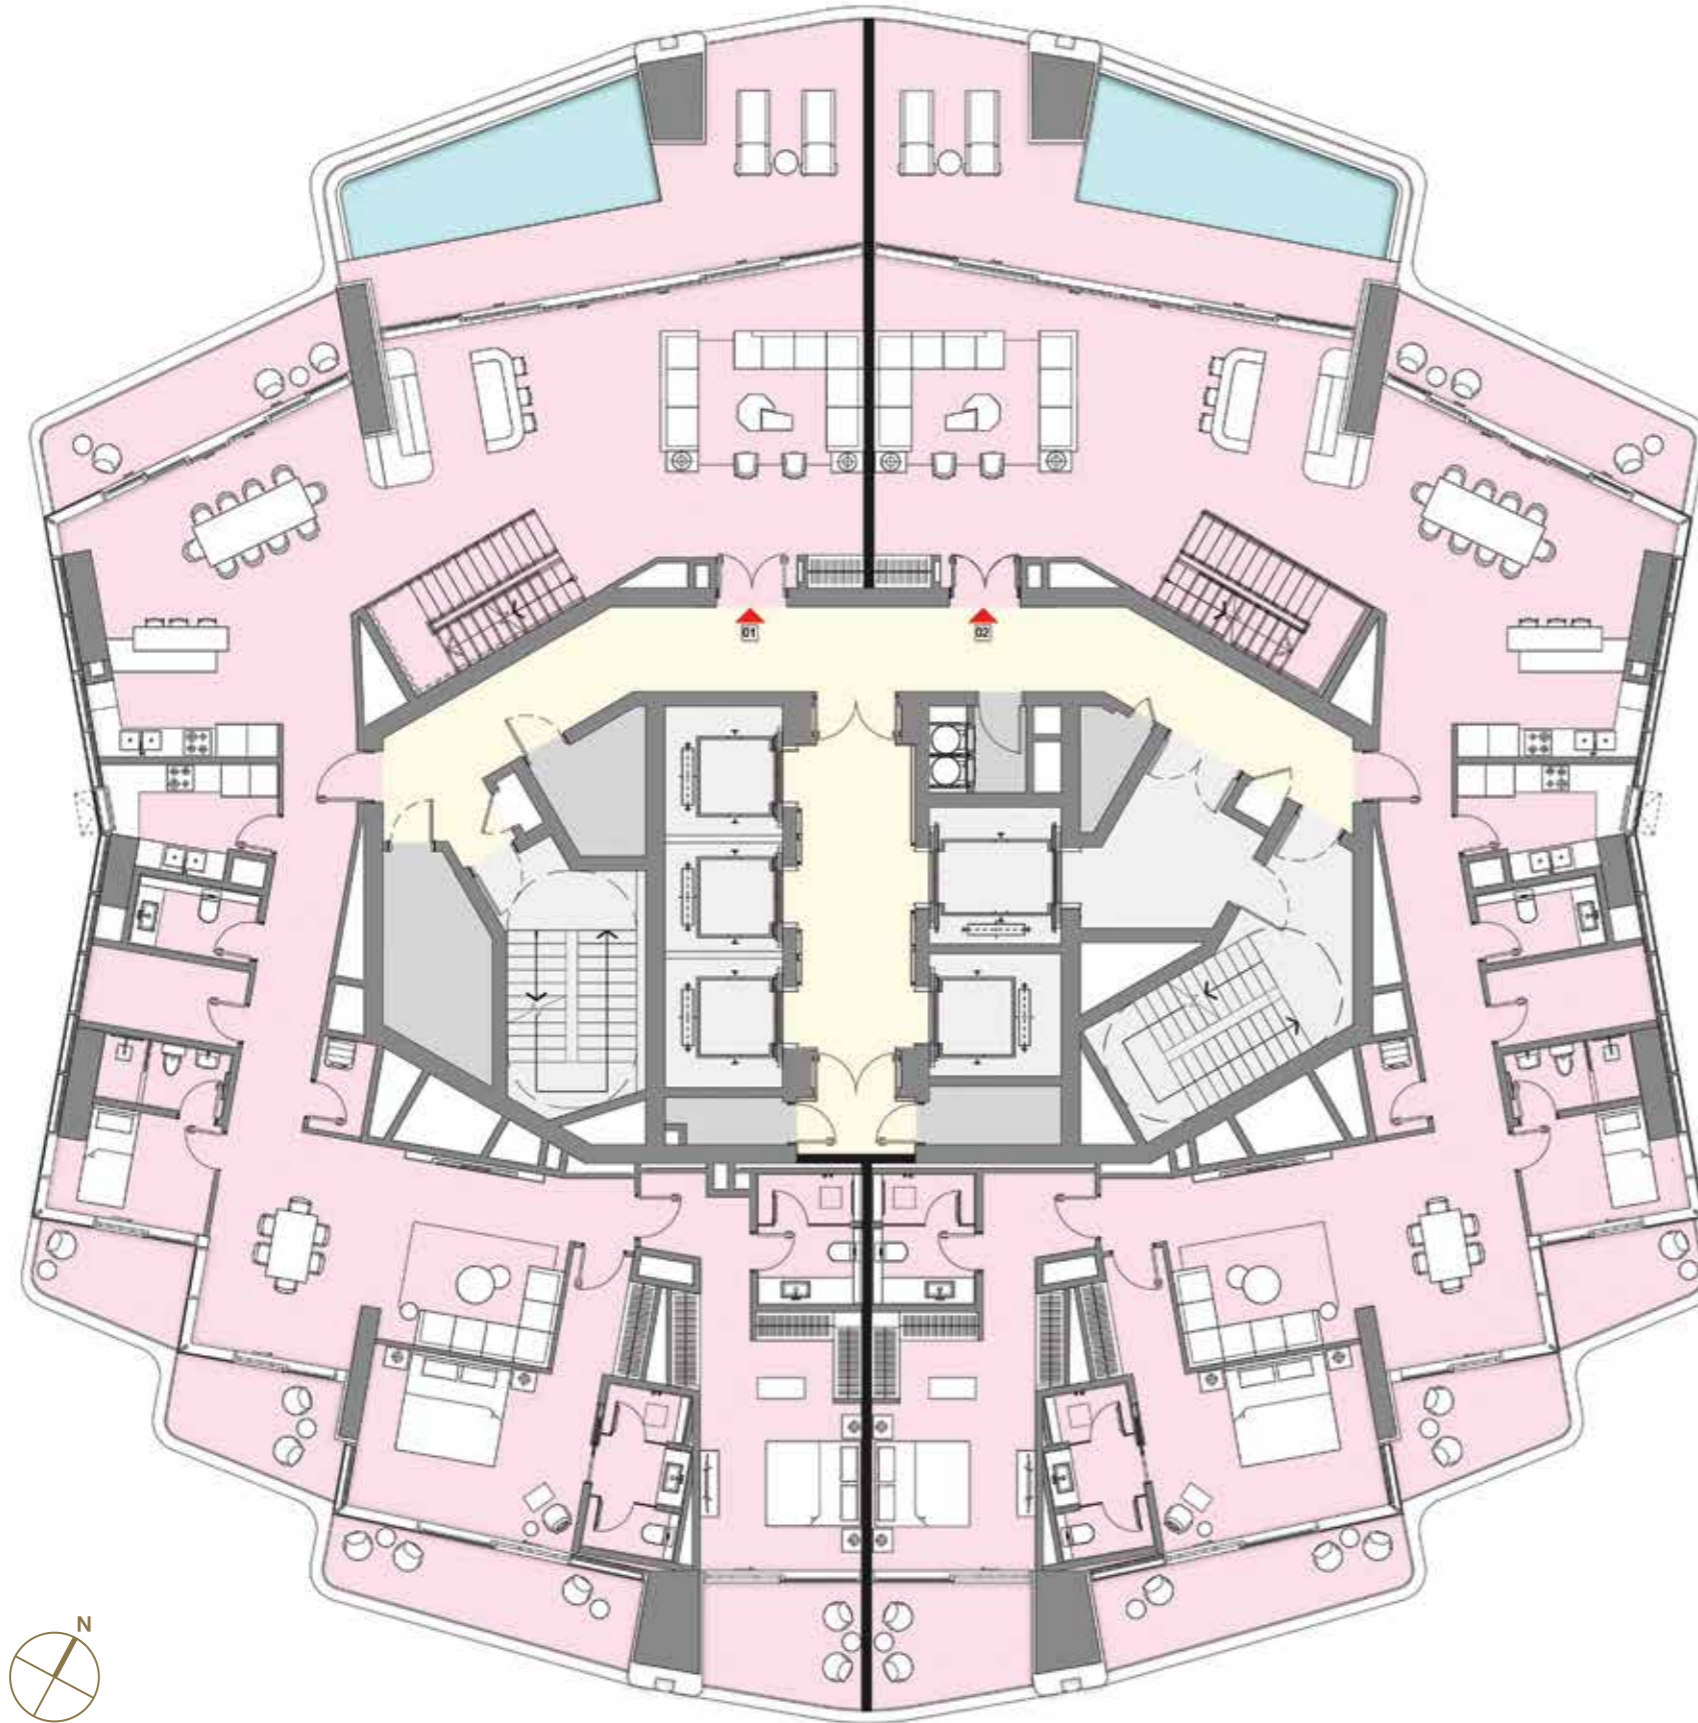

LIV
LUX

TYPICAL FLOORPLANS

Penthouse Levels

Levels 42 - 45

4 Bedroom Duplex Penthouses

(UNITS 01, 02)

PENTHOUSE LOWER FLOOR