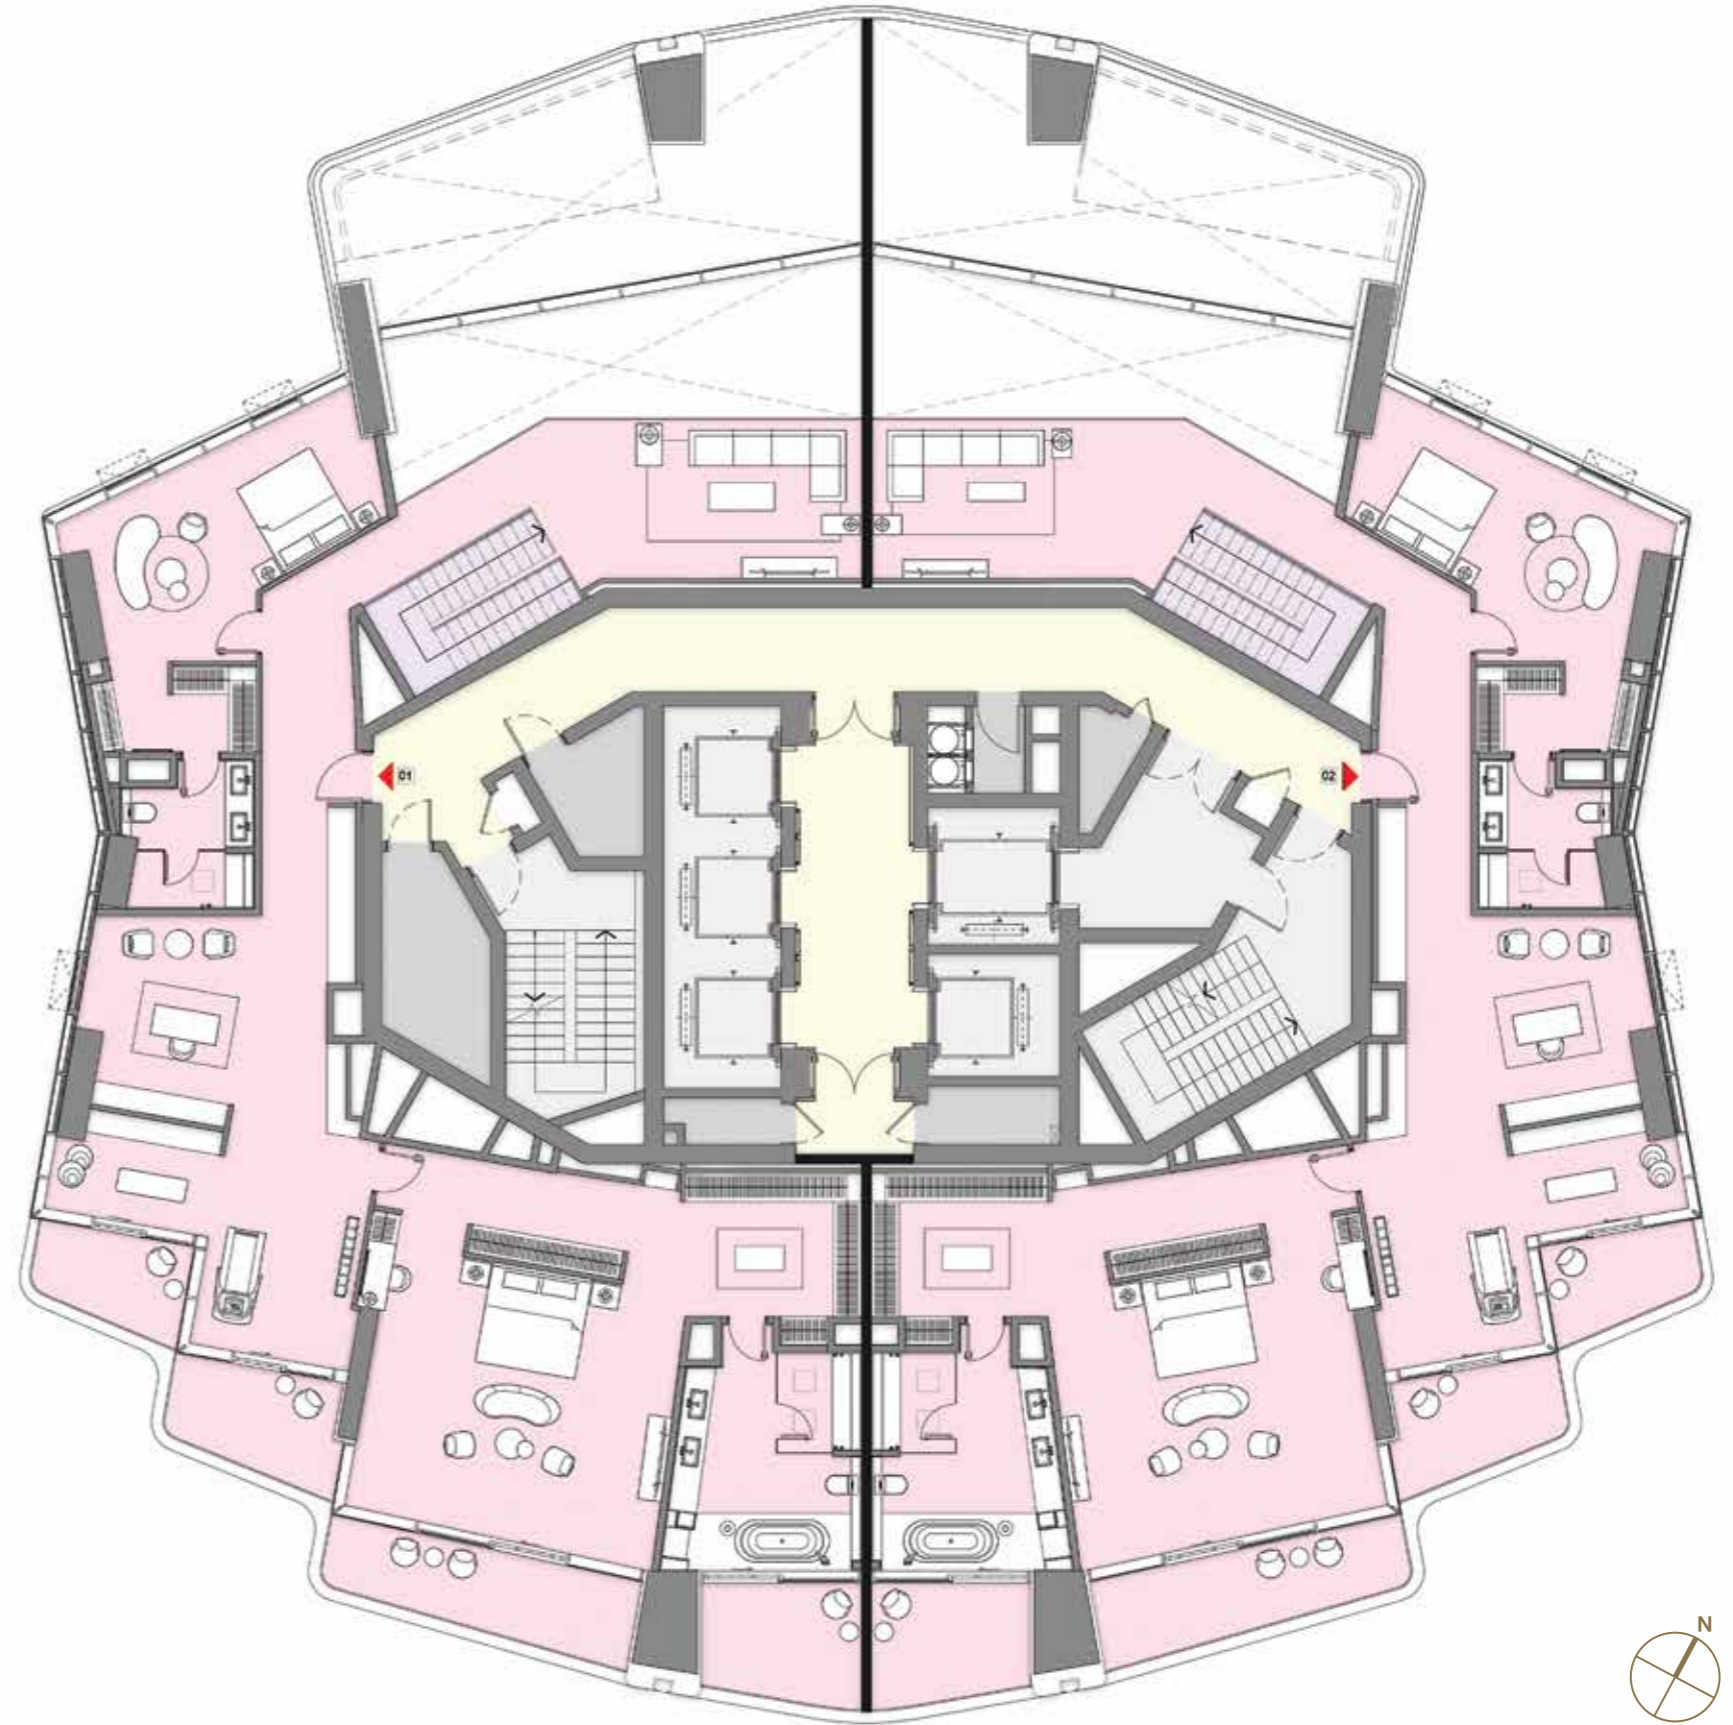

PENTHOUSE UPPER FLOOR