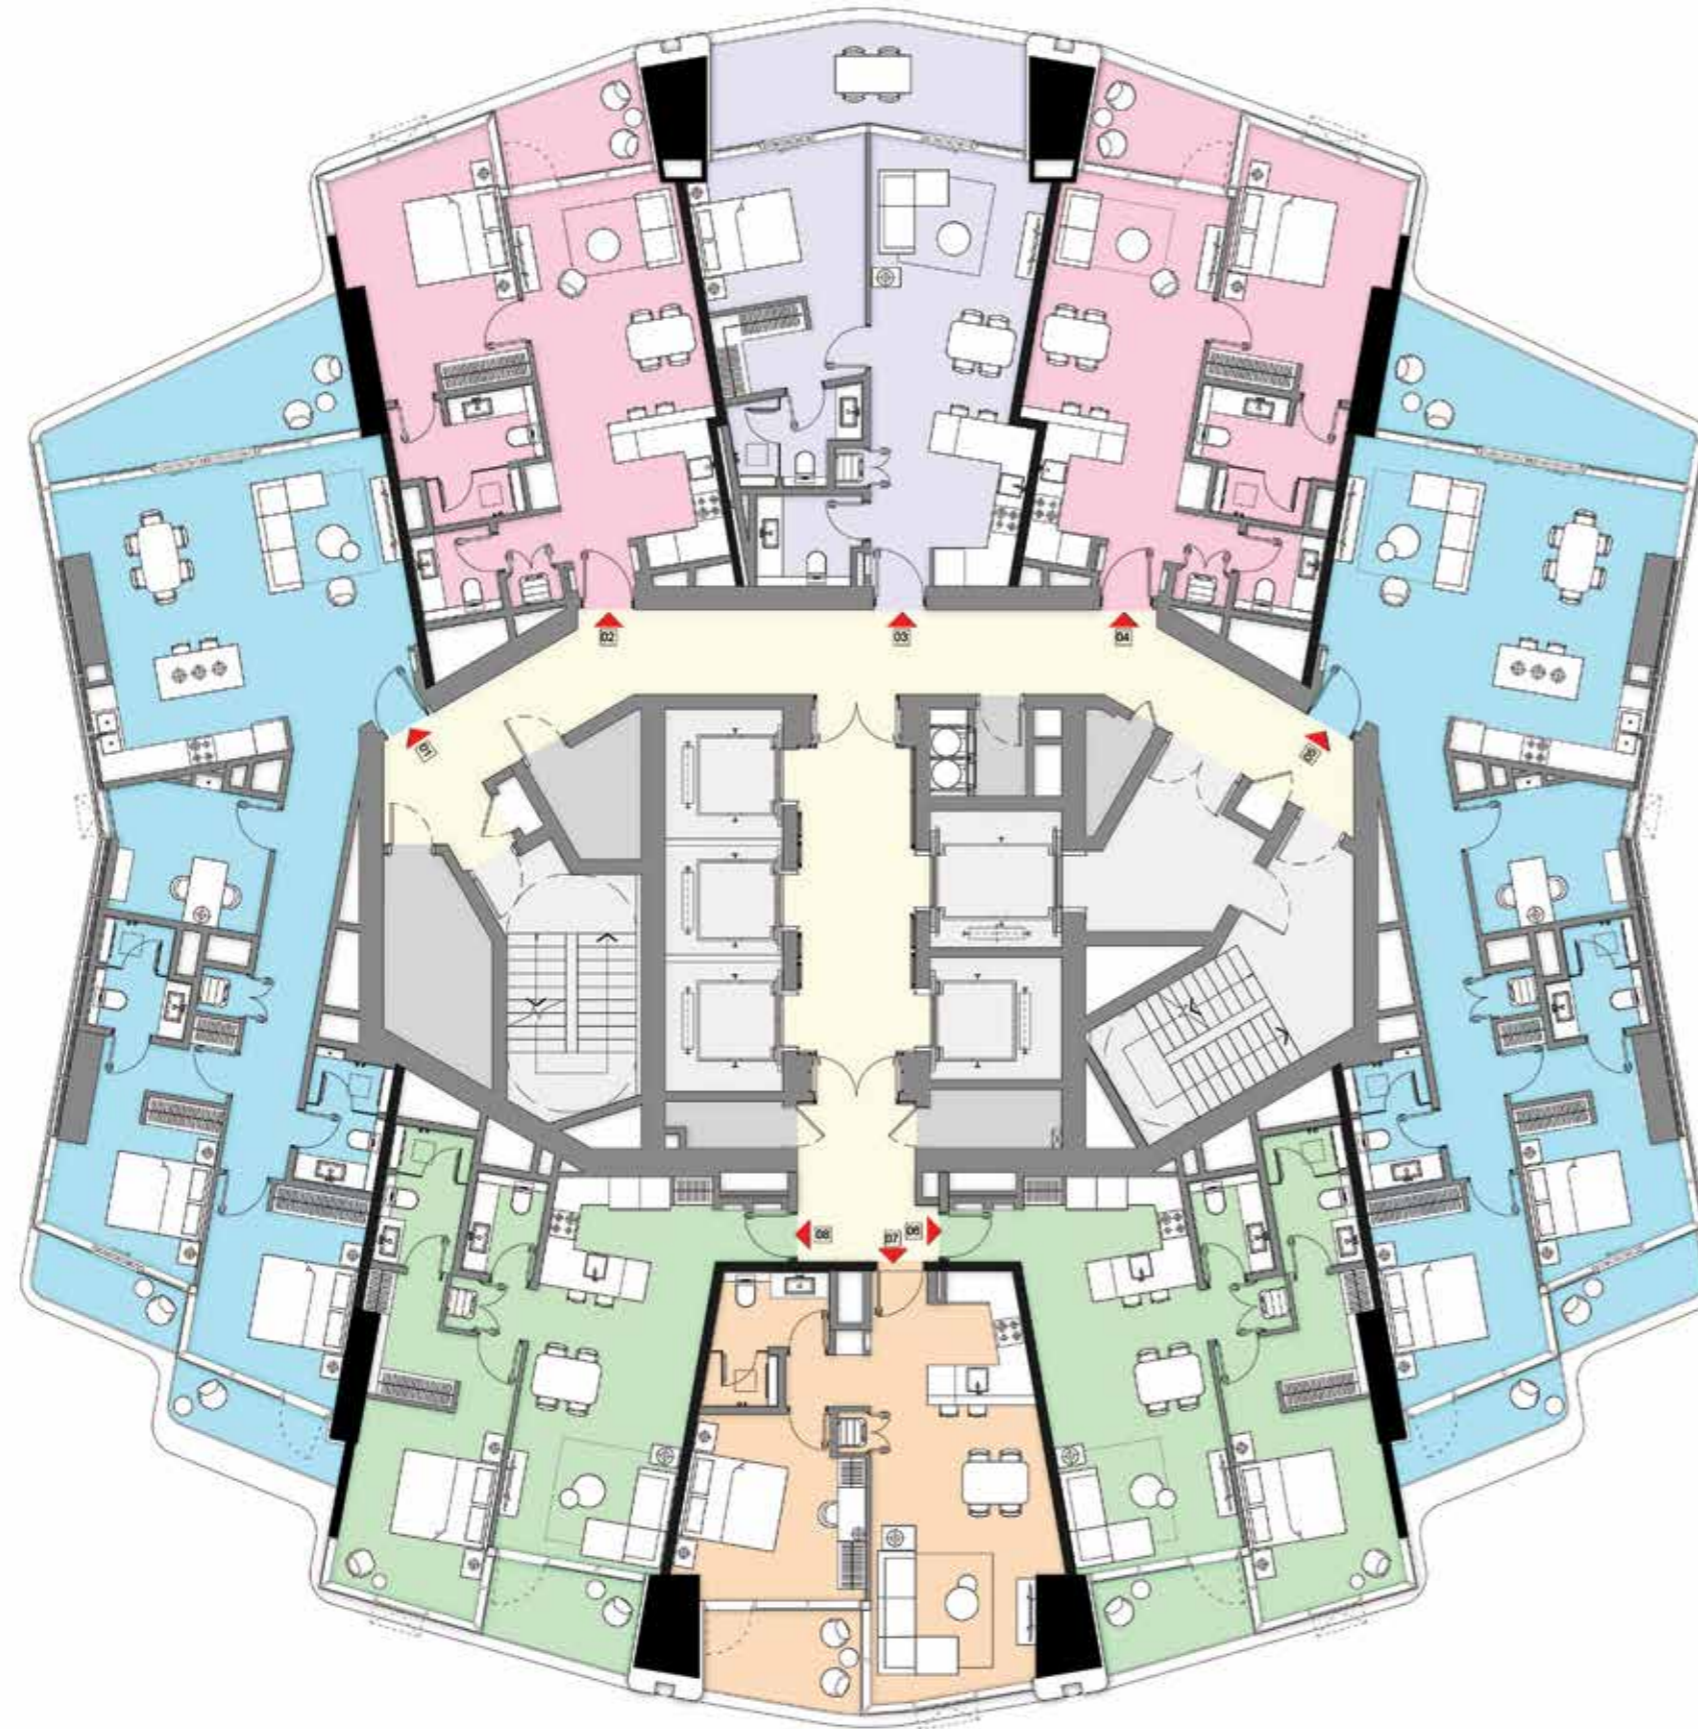

TYPICAL FLOORPLANS

Residential Levels

Levels 16 - 31

1 & 2 Bedroom Units

- 1 BR-A (07)
- 1 BR-B1 (02, 04)
- 1 BR-C1 (06, 08)
- 1 BR-C2 (03)
- 2 BR-C (01, 05)