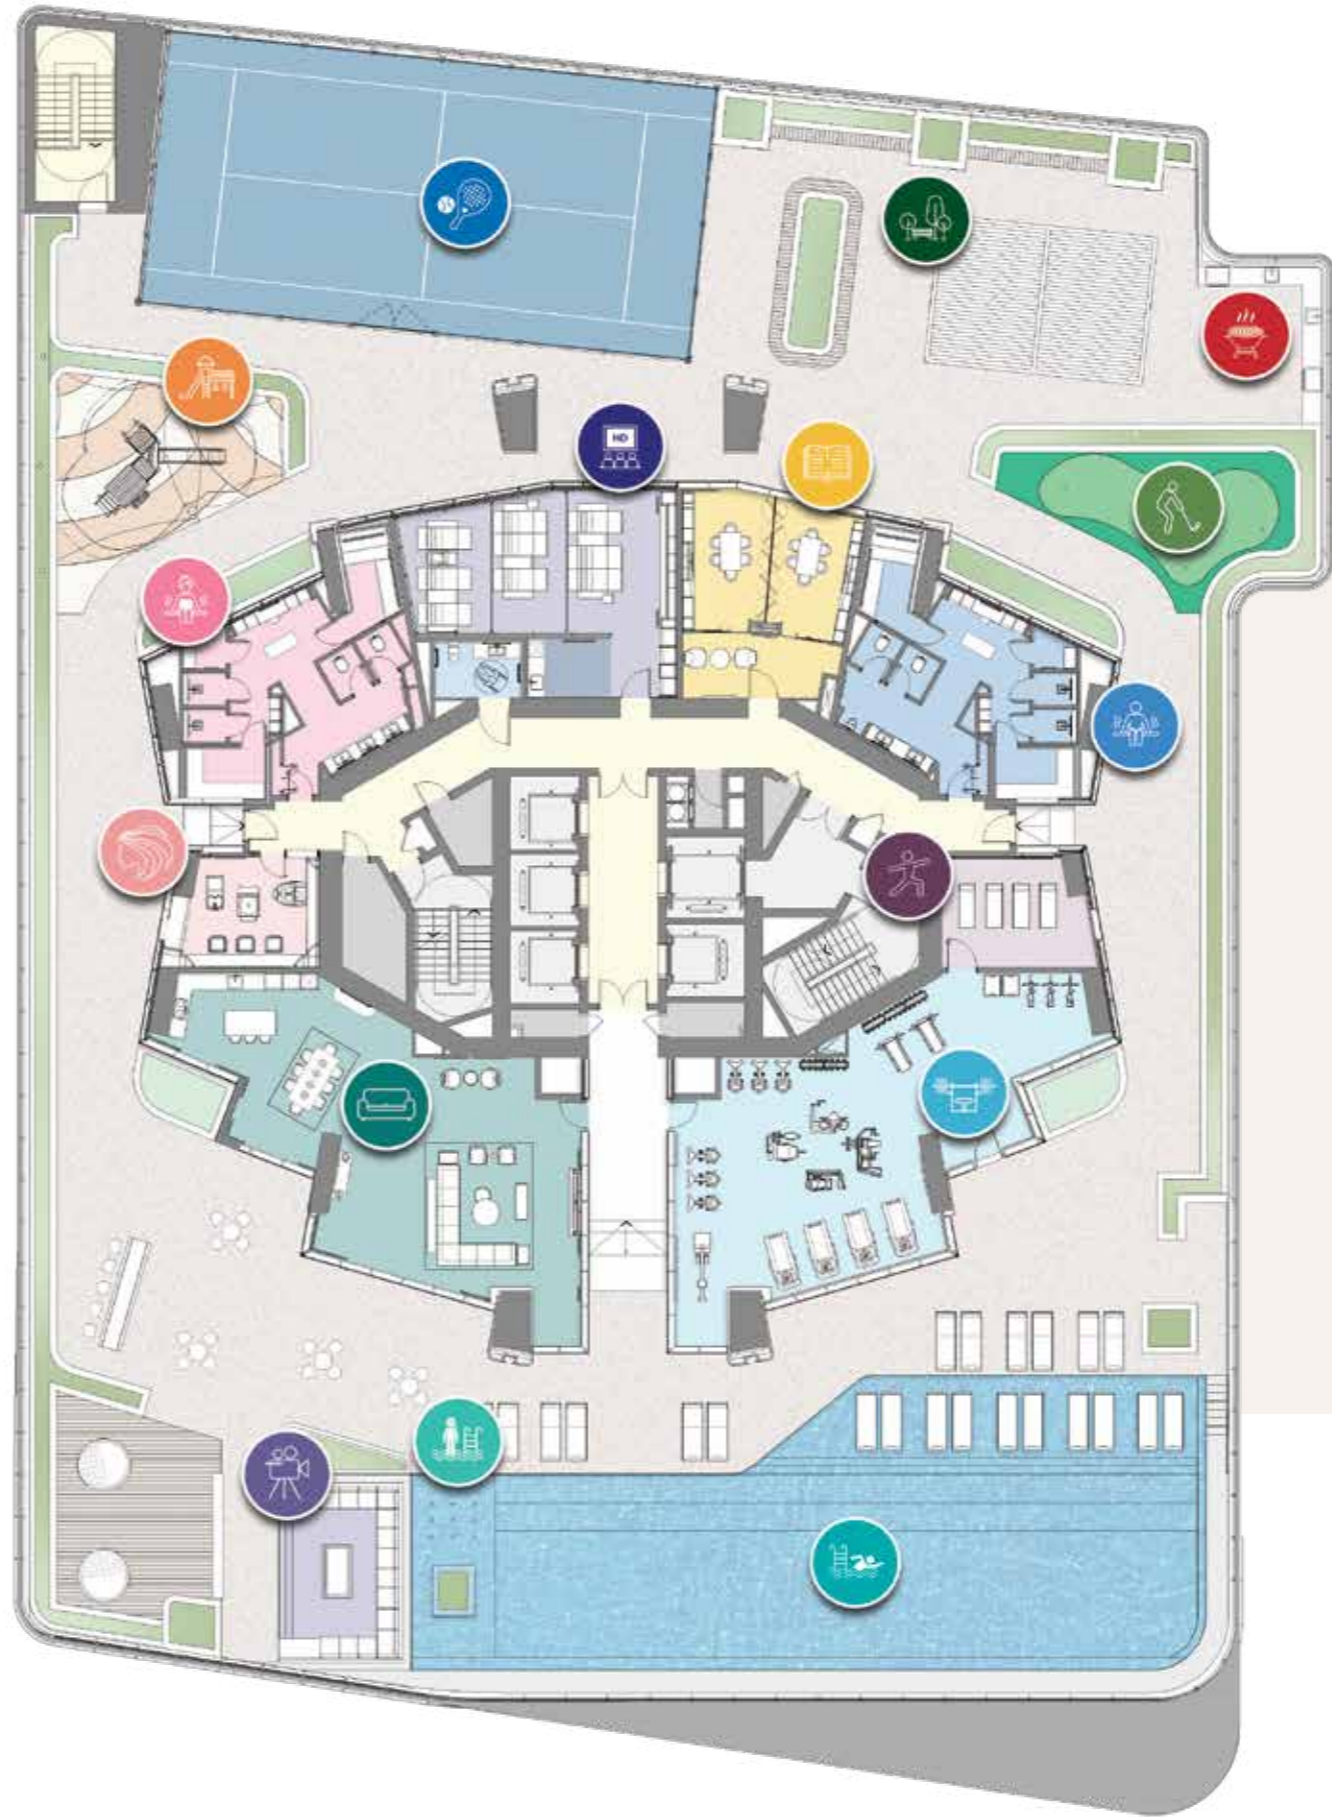

Experience breathtaking waterfront views while using the latest training equipment in the fitness center, private yoga rooms, or retreat into the

dedicated spa with sauna and steam rooms, with changing facilities for ladies and gents.

Invite your own beauticians to the Private Salon available to Residents Only.

Entertain or Host Private Events in the Luxury Residents Lounge, or have access to well equipped conference rooms. End your day with a movie in the state of the art Indoor Theatre, equipped with the latest in video equipment & Plush Seating.

A FULL FLOOR OF AMENITIES

OVER 27,000 SQ FT. OF AMENITIES EXCEEDS ALL EXPECTATIONS

-  Residents Lounge
-  Residents Beauty Salon
-  Ladies' Steam & Sauna
-  Indoor Movie Theatre
-  Conference & Study Rooms
-  Men's Steam & Sauna
-  Yoga Studio
-  Indoor Gym
-  Infinity Pool
-  Kids Splash Pool
-  Outdoor Cinema
-  Kids Play Area
-  Padel Court
-  Residence Gardens
-  BBQ & Dining Area
-  Golf Putting Green

AMENITIES
FLOORPLAN

Residents Lounge

Invite family and friends to your dedicated residents lounge. A luxurious extension of your own residence located at the center of the amenities floor.

Finished in the same style and design as the residences, the lounge has natural stone flooring, custom kitchen cabinetry, large islands with bar seating, dining area and a comfortable tv seating area.