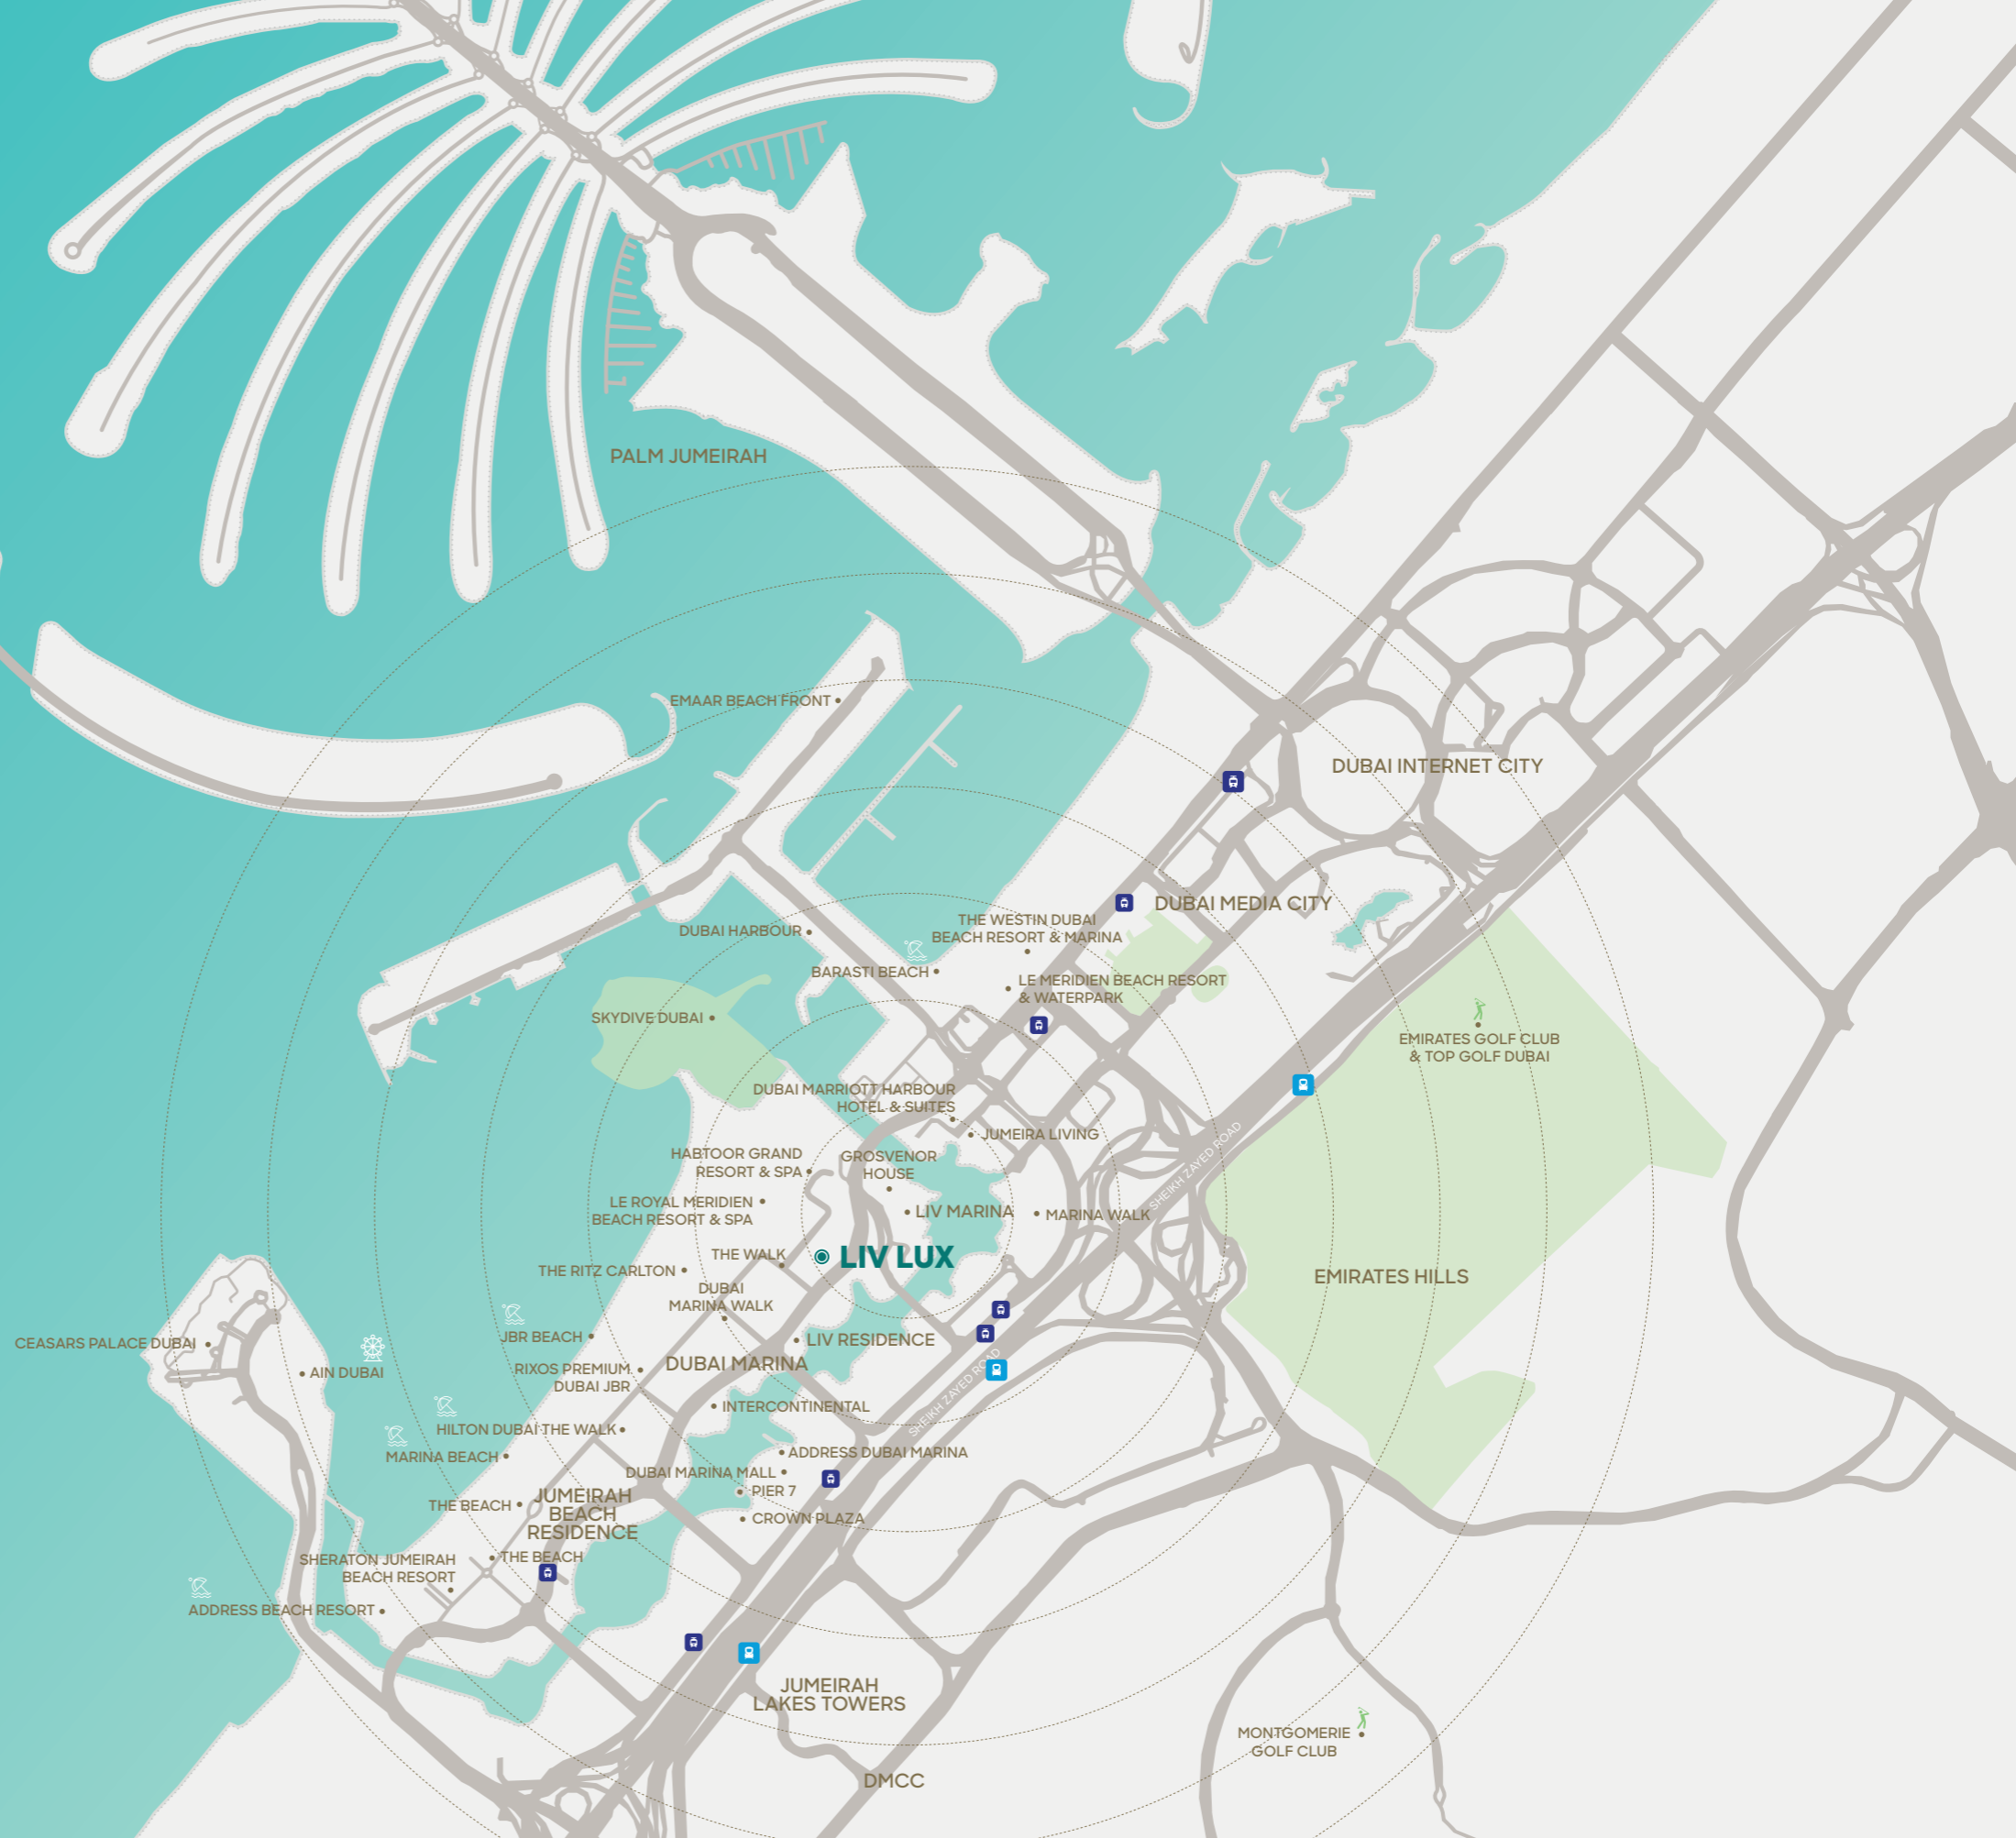

LIV BETWEEN THE BEACH & DUBAI MARINA

The tower enjoys a prime location nestled between the majestic Arabian Gulf and the vibrant sophistication of Dubai Marina.

The areas
new address for
Ultra-Luxury
Oceanfront living.

REDEFINING THE SKYLINE

LOCATION

DUBAI MARINA

All within 5 minutes

DINING, LEISURE & SHOPPING

The Beach, JBR
Emirates Golf Club & TopGolf Dubai
Montgomerie Golf Club
Ain Dubai - Bluewaters
Dubai Marina Mall

5 STAR HOTELS

Le Royal Meridien
Ritz Carlton
Intercontinental
Grosvenor House
The Address JBR & Marina
Jumeirah Living Marina

TRANSPORT

Dubai Metro
Dubai Tram
RTA Water Taxi
Sheikh Zayed Road

OTHER NEARBY DESTINATIONS

Dubai International Airport - 22 mins
Al Maktoum International Airport - 22 mins
Mall of the Emirates - 7 mins
Dubai Hills Mall - 10 mins
Palm Jumeirah - 5 mins
DIFC - 18mins
Atlantis Aquaventure - 9 mins
Dubai Parks & Resorts - 15 mins