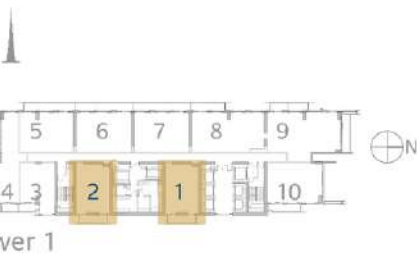

Vida Dubai Mall

Bedroom
Type 1B.A

Unit 01, 02
Level 17-38

VIDA
RESIDENCES
DUBAI MALL

| | sq.m | sq.ft |
|-------------------|--------------|----------------|
| Suite Area | 68.34 | 735.61 |
| Balcony Area | 11.39 | 122.60 |
| Total Area | 79.73 | 858.321 |

Bedroom

Type 1B.B

Unit 03
Level 17-38

VIDA

RESIDENCES
DUBAI MALL

| | sq.m | sq.ft |
|--------------|-------|--------|
| Suite Area | 63.42 | 682.65 |
| Balcony Area | 7.15 | 76.96 |
| Total Area | 70.57 | 759.61 |

Level 1

Bedroom
Type 1B.C

Unit 03
Level 40-55

VIDA
RESIDENCES
DUBAI MALL

| | sq.m | sq.ft |
|-------------------|--------------|---------------|
| Suite Area | 62.66 | 674.47 |
| Balcony Area | 7.15 | 76.96 |
| Total Area | 69.81 | 751.43 |

Bedroom

type 1B.D

Unit 01, 02

Level 40-51

Level 52-55

VIDA

RESIDENCES

DUBAI MALL