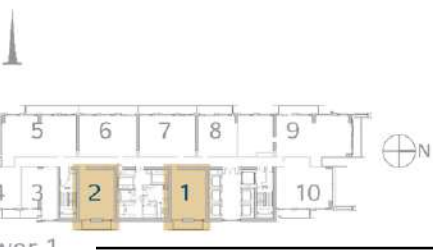

Level 52-55

	sq.m	sq.ft
Suite Area	73.43	790.39
Balcony Area	11.01	118.5
Total Area	84.44	908.90