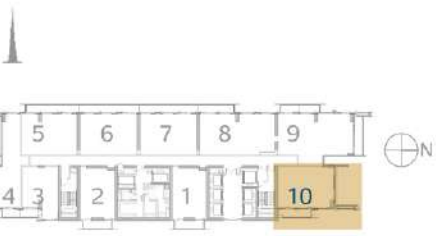

Bedroom
TYPE 2B.D

Unit 10
Level 17-38

	sq.m	sq.f
Suite Area	87.42	940.9
Balcony Area	11.87	127.7
Total Area	99.29	1068.7