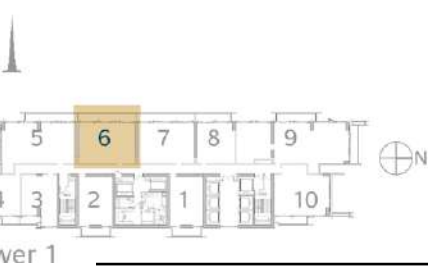

Bedroom Type 2B.F

Unit 06
Level 40-55

VIDA
RESIDENCES
DUBAI MALL

Level 1

	sq.m	sq.ft
Suite Area	92.77	998.57
Balcony Area	20.89	227.86
Total Area	113.66	1223.43