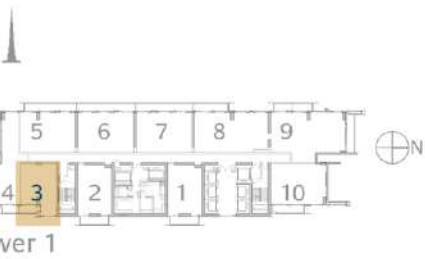

Vida Dubai Mall

Bedroom
Type 1B.A

Unit 01, 02
Level 17-38

VIDA
RESIDENCES
DUBAI MALL

| | sq.m | sq.ft |
|-------------------|--------------|----------------|
| Suite Area | 68.34 | 735.61 |
| Balcony Area | 11.39 | 122.60 |
| Total Area | 79.73 | 858.321 |

Bedroom

Type 1B.B

Unit 03
Level 17-38

VIDA

RESIDENCES
DUBAI MALL

| | sq.m | sq.ft |
|--------------|-------|--------|
| Suite Area | 63.42 | 682.65 |
| Balcony Area | 7.15 | 76.96 |
| Total Area | 70.57 | 759.61 |

Level 1

Bedroom
Type 1B.C

Unit 03
Level 40-55

VIDA
RESIDENCES
DUBAI MALL

| | sq.m | sq.ft |
|-------------------|--------------|---------------|
| Suite Area | 62.66 | 674.47 |
| Balcony Area | 7.15 | 76.96 |
| Total Area | 69.81 | 751.43 |

Bedroom

type 1B.D

Unit 01, 02

Level 40-51

Level 52-55

VIDA

RESIDENCES

DUBAI MALL