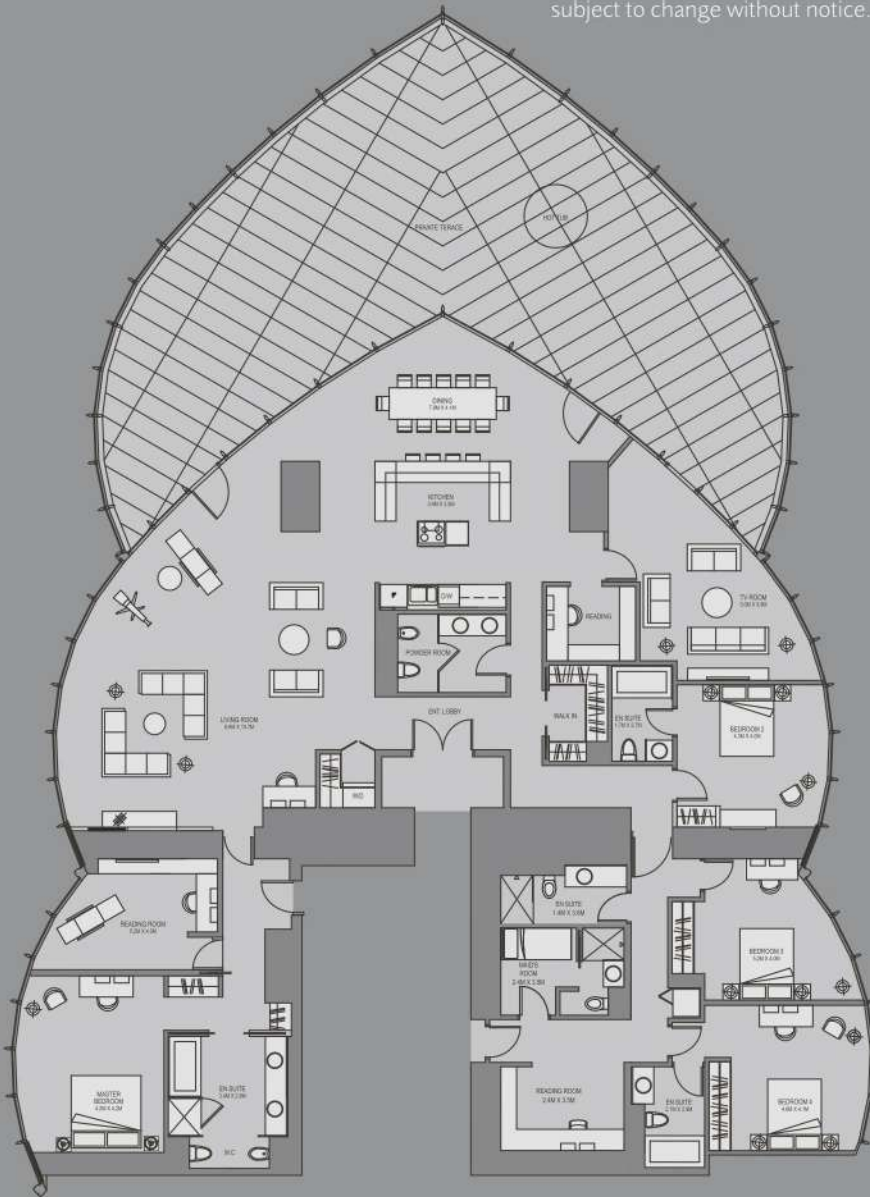

Final selection of all materials and brands
subject to change without notice.

4 Bedroom + Room
Type A
4228 SQF