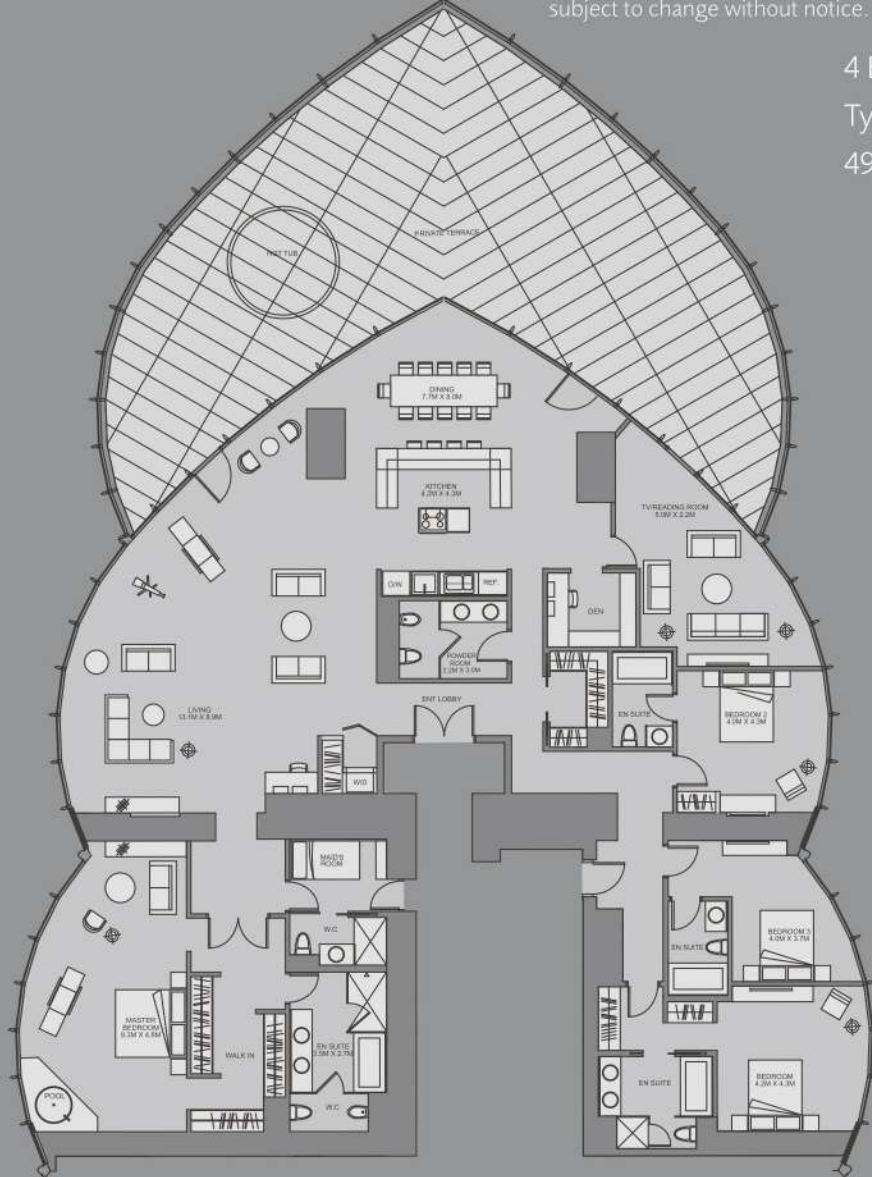

Type B

4128 SQF

4 Bedroom + Den  
Type C  
4279 SQF

subject to change without notice.

4 Bedroom + Room + Den

Type A

4983 SQF

Final selection of all materials and brands  
subject to change without notice.