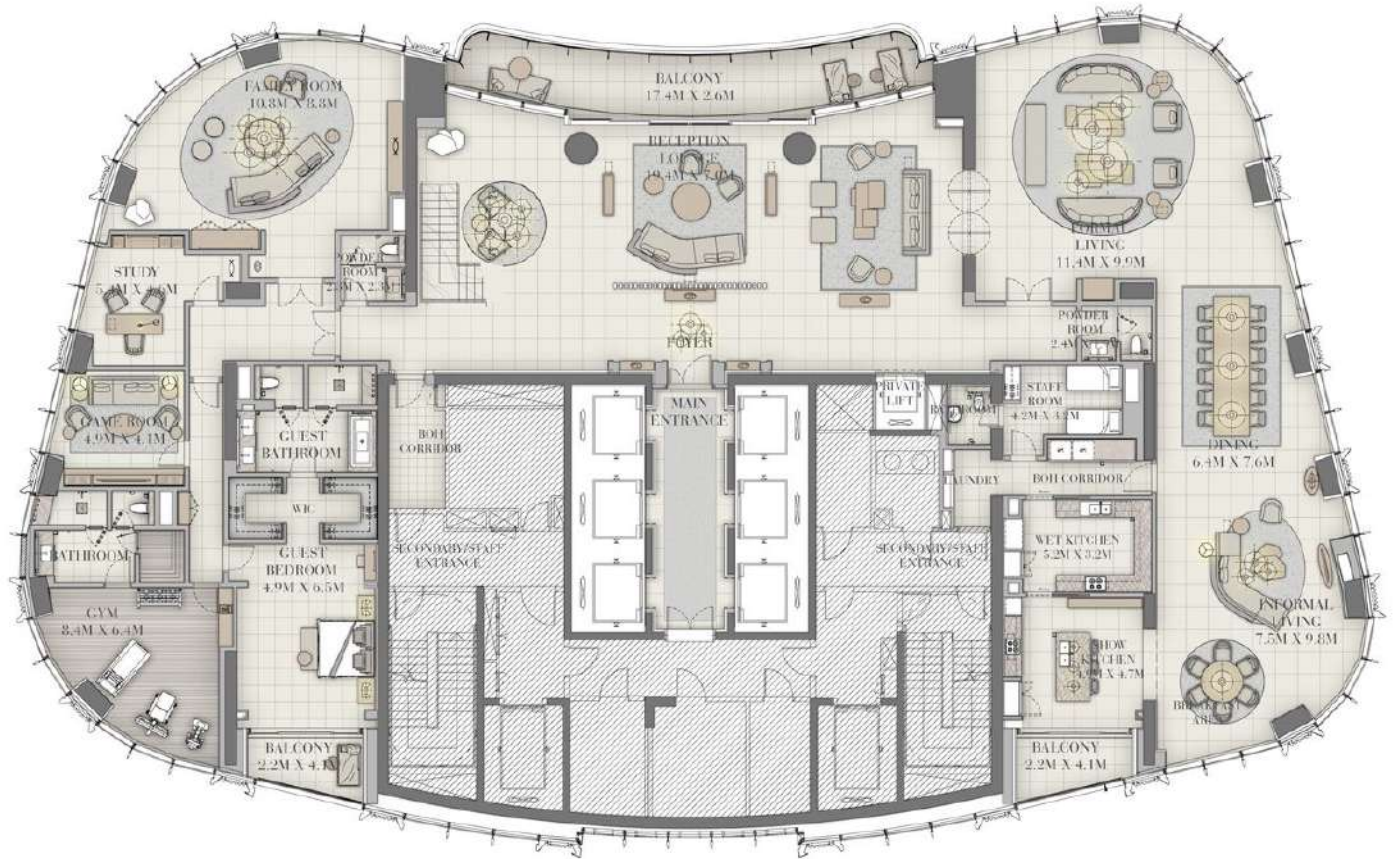

SUITE AREA	4,587.14 SQ.FT.	462.16 SQ.M.
BALCONY AREA	237.23 SQ.FT.	22.04 SQ.M.
TOTAL AREA	5,211.88 SQ.FT.	484.20 SQ.M.

IL PRIMO
THE OPERA DISTRICT

LEVELS
59-70

5 BEDROOM
UNIT 1

SUITE AREA	10,778.44 SQ. FT.	1,001.35 SQ. M.
BALCONY AREA	628.39 SQ. FT.	58.38 SQ. M.
TOTAL AREA	11,406.83 SQ. FT.	1,059.73 SQ. M.

LEVEL
72

6 BEDROOM

UNIT 1

SUITE AREA	7,591.57 SQ.FT.	705.28 SQ.M.
BALCONY AREA	183.41 SQ.FT.	17.04 SQ.M.
TOTAL AREA	7,774.98 SQ.FT.	722.32 SQ.M.

IL PRIMO
THE OPERA DISTRICT

LEVEL
73

6 BEDROOM

UNIT 2

SUITE AREA	8,688.52 SQ.FT.	807.19 SQ.M.
BALCONY AREA	1,560.44 SQ.FT.	144.97 SQ.M.
TOTAL AREA	10,248.96 SQ.FT.	952.16 SQ.M.

IL PRIMO
THE OPERA DISTRICT

LEVEL
74

6 BEDROOM

UNIT 2

SUITE AREA	6,444.67 SQ.FT.	598.73 SQ.M.
BALCONY AREA	191.38 SQ.FT.	17.78 SQ.M.
TOTAL AREA	6,636.05 SQ.FT.	616.51 SQ.M.

IL PRIMO
THE OPERA DISTRICT

LEVEL
75

6 BEDROOM

UNIT 3

SUITE AREA	8,699.60 SQ.FT.	808.22 SQ.M.
BALCONY AREA	615.80 SQ.FT.	57.21 SQ.M.
TOTAL AREA	9,315.40 SQ.FT.	865.43 SQ.M.

IL PRIMO
THE OPERA DISTRICT

LEVEL
76