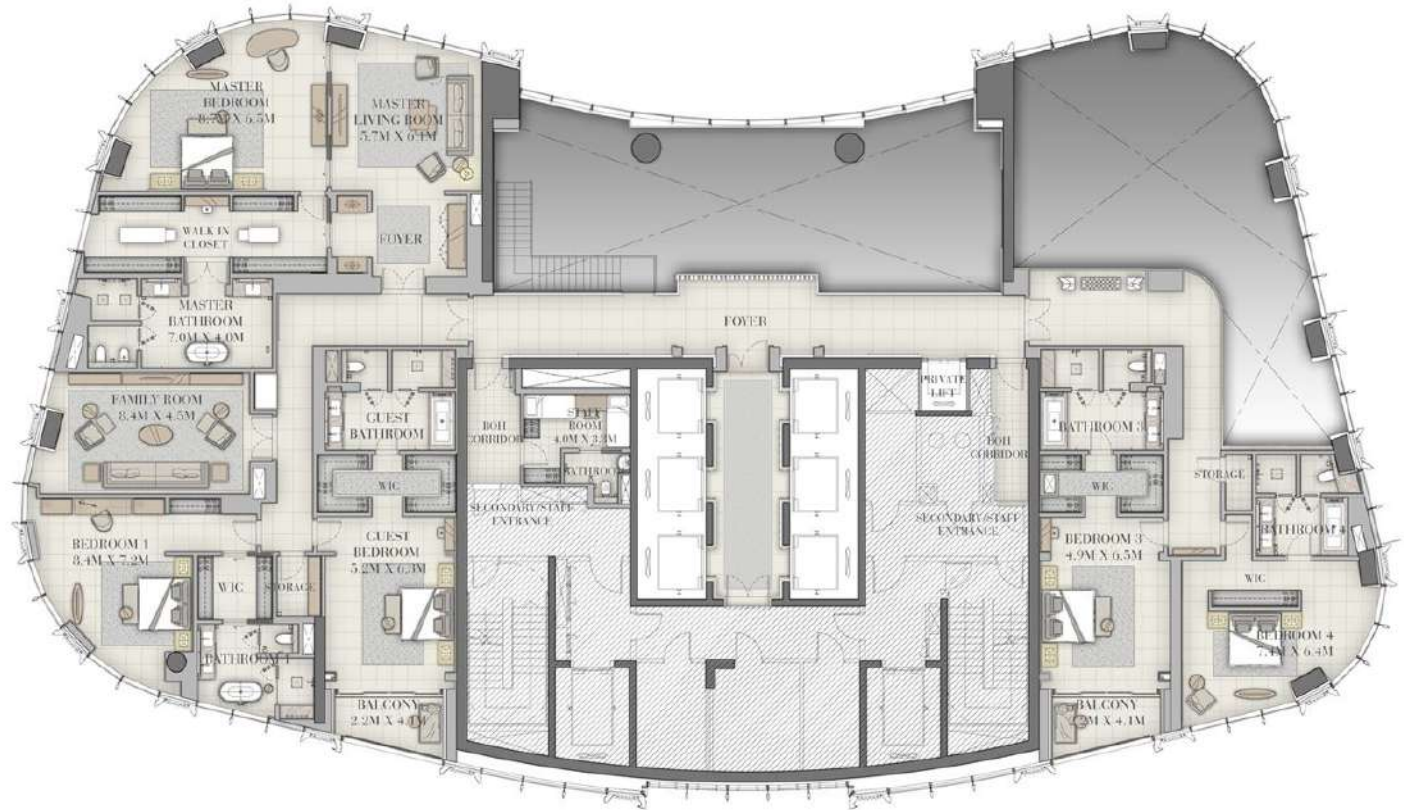

SUITE AREA	4,587.14 SQ.FT.	462.16 SQ.M.
BALCONY AREA	237.23 SQ.FT.	22.04 SQ.M.
TOTAL AREA	5,211.88 SQ.FT.	484.20 SQ.M.

IL PRIMO
THE OPERA DISTRICT

LEVELS
59-70

5 BEDROOM
UNIT 1

SUITE AREA	10,778.44 SQ. FT.	1,001.35 SQ. M.
BALCONY AREA	628.39 SQ. FT.	58.38 SQ. M.
TOTAL AREA	11,406.83 SQ. FT.	1,059.73 SQ. M.

IL PRIMO
THE OPERA DISTRICT

LEVEL
71

6 BEDROOM

UNIT 1

SUITE AREA	9,807.00 SQ.FT.	911.10 SQ.M.
BALCONY AREA	1,422.00 SQ.FT.	132.11 SQ.M.
TOTAL AREA	11,229.00 SQ.FT.	1,043.21 SQ.M.

IL PRIMO
TAL GREEN DISTRICT

LEVEL
72

6 BEDROOM

UNIT 1

SUITE AREA	7,591.57 SQ.FT.	705.28 SQ.M.
BALCONY AREA	183.41 SQ.FT.	17.04 SQ.M.
TOTAL AREA	7,774.98 SQ.FT.	722.32 SQ.M.

IL PRIMO
THE OPERA DISTRICT

LEVEL
73

6 BEDROOM

UNIT 2

SUITE AREA	8,688.52 SQ.FT.	807.19 SQ.M.
BALCONY AREA	1,560.44 SQ.FT.	144.97 SQ.M.
TOTAL AREA	10,248.96 SQ.FT.	952.16 SQ.M.

IL PRIMO
THE OPERA DISTRICT

LEVEL
74

6 BEDROOM

UNIT 2

SUITE AREA	6,444.67 SQ.FT.	598.73 SQ.M.
BALCONY AREA	191.38 SQ.FT.	17.78 SQ.M.
TOTAL AREA	6,636.05 SQ.FT.	616.51 SQ.M.