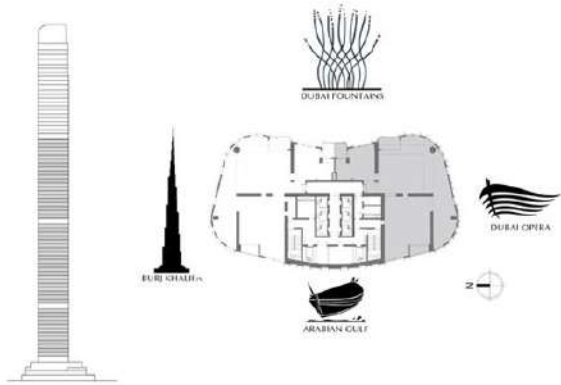

IL PRIMO
THE OPERA DISTRICT

LEVELS

4-15

17-36

38-57

4 BEDROOM

UNIT 2

SUITE AREA	5,095.42 SQ.FT.	473.38 SQ.M.
BALCONY AREA	237.23 SQ.FT.	22.04 SQ.M.
TOTAL AREA	5,332.65 SQ.FT.	495.42 SQ.M.

DUBAI FOUNTAINS

BURJ KHALIFA

ARABIAN GULF

DUBAI OPERA

IL PRIMO
THE OPERA DISTRICT

LEVELS
4-15
17-36
38-57

4 BEDROOM

UNIT 1

SUITE AREA	4,587.14 SQ.FT.	462.16 SQ.M.
BALCONY AREA	237.23 SQ.FT.	22.04 SQ.M.
TOTAL AREA	5,211.88 SQ.FT.	484.20 SQ.M.

IL PRIMO
THE OPERA DISTRICT

LEVELS
59-70

5 BEDROOM
UNIT 1

SUITE AREA	10,778.44 SQ. FT.	1,001.35 SQ. M.
BALCONY AREA	628.39 SQ. FT.	58.38 SQ. M.
TOTAL AREA	11,406.83 SQ. FT.	1,059.73 SQ. M.

IL PRIMO
THE OPERA DISTRICT

LEVEL
71

6 BEDROOM

UNIT 1

SUITE AREA	9,807.00 SQ.FT.	911.10 SQ.M.
BALCONY AREA	1,422.00 SQ.FT.	132.11 SQ.M.
TOTAL AREA	11,229.00 SQ.FT.	1,043.21 SQ.M.

IL PRIMO
TAL GREEN DISTRICT