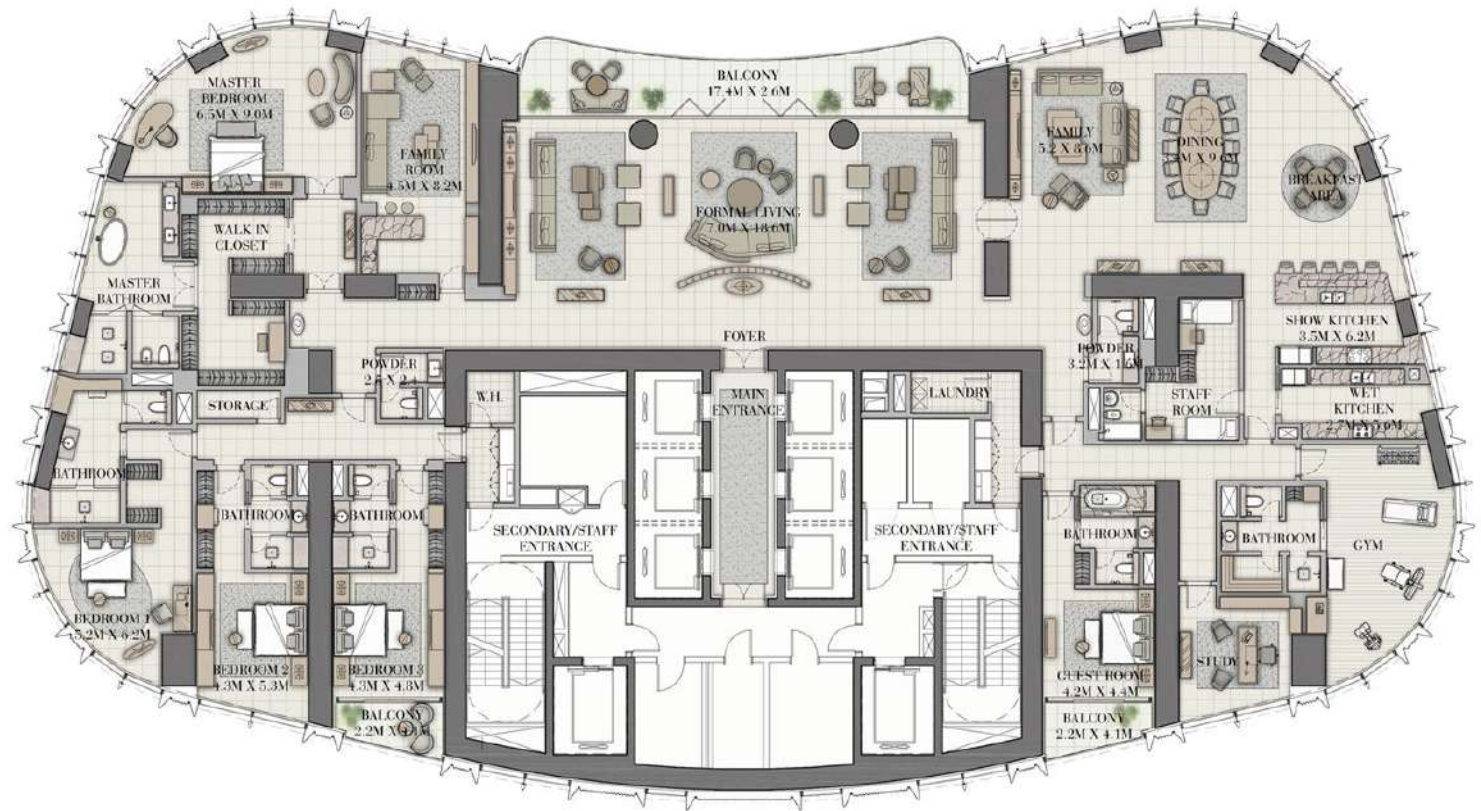

IL PRIMO
THE OPERA DISTRICT

LEVELS

4-15

17-36

38-57

4 BEDROOM

UNIT 2

SUITE AREA	5,095.42 SQ.FT.	473.38 SQ.M.
BALCONY AREA	237.23 SQ.FT.	22.04 SQ.M.
TOTAL AREA	5,332.65 SQ.FT.	495.42 SQ.M.

SUITE AREA	4,587.14 SQ.FT.	462.16 SQ.M.
BALCONY AREA	237.23 SQ.FT.	22.04 SQ.M.
TOTAL AREA	5,211.88 SQ.FT.	484.20 SQ.M.

IL PRIMO
THE OPERA DISTRICT

LEVELS
59-70

5 BEDROOM
UNIT 1

SUITE AREA	10,778.44 SQ. FT.	1,001.35 SQ. M.
BALCONY AREA	628.39 SQ. FT.	58.38 SQ. M.
TOTAL AREA	11,406.83 SQ. FT.	1,059.73 SQ. M.

IL PRIMO
THE OPERA DISTRICT

LEVEL
71

6 BEDROOM

UNIT 1

SUITE AREA	9,807.00 SQ.FT.	911.10 SQ.M.
BALCONY AREA	1,422.00 SQ.FT.	132.11 SQ.M.
TOTAL AREA	11,229.00 SQ.FT.	1,043.21 SQ.M.

IL PRIMO
TAL GREEN DISTRICT

LEVEL
72

6 BEDROOM

UNIT 1

SUITE AREA	7,591.57 SQ.FT.	705.28 SQ.M.
BALCONY AREA	183.41 SQ.FT.	17.04 SQ.M.
TOTAL AREA	7,774.98 SQ.FT.	722.32 SQ.M.

IL PRIMO
THE OPERA DISTRICT

LEVEL
73

6 BEDROOM

UNIT 2