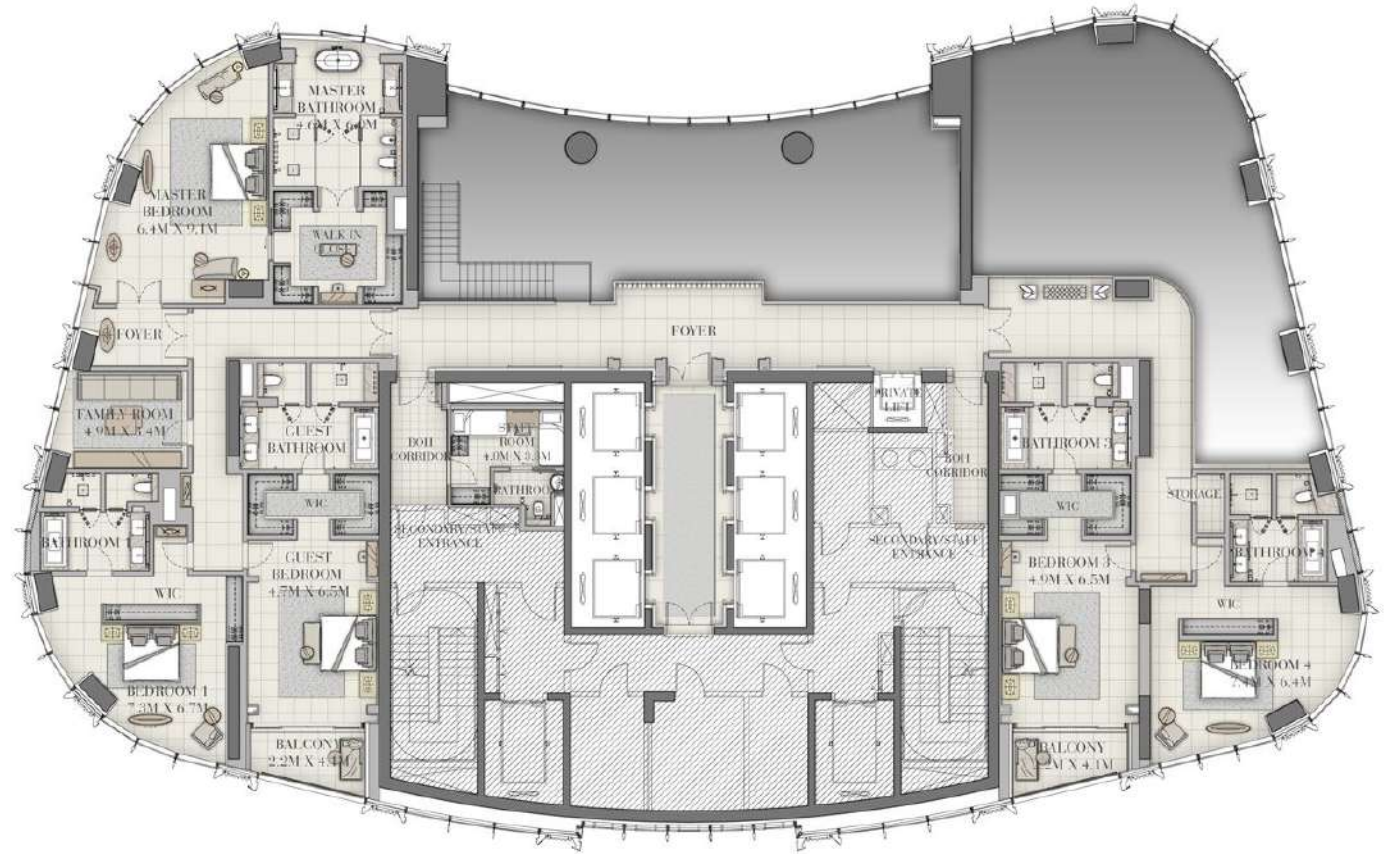

LEVEL
72

6 BEDROOM

UNIT 1

SUITE AREA	7,591.57 SQ.FT.	705.28 SQ.M.
BALCONY AREA	183.41 SQ.FT.	17.04 SQ.M.
TOTAL AREA	7,774.98 SQ.FT.	722.32 SQ.M.

IL PRIMO
THE OPERA DISTRICT

LEVEL
73

6 BEDROOM

UNIT 2

SUITE AREA	8,688.52 SQ.FT.	807.19 SQ.M.
BALCONY AREA	1,560.44 SQ.FT.	144.97 SQ.M.
TOTAL AREA	10,248.96 SQ.FT.	952.16 SQ.M.

IL PRIMO
THE OPERA DISTRICT

LEVEL
74

6 BEDROOM

UNIT 2

SUITE AREA	6,444.67 SQ.FT.	598.73 SQ.M.
BALCONY AREA	191.38 SQ.FT.	17.78 SQ.M.
TOTAL AREA	6,636.05 SQ.FT.	616.51 SQ.M.

IL PRIMO
THE OPERA DISTRICT

LEVEL
75

6 BEDROOM

UNIT 3

SUITE AREA	8,699.60 SQ.FT.	808.22 SQ.M.
BALCONY AREA	615.80 SQ.FT.	57.21 SQ.M.
TOTAL AREA	9,315.40 SQ.FT.	865.43 SQ.M.

IL PRIMO
THE OPERA DISTRICT

LEVEL
76

6 BEDROOM

UNIT 3

SUITE AREA	6,444.67 SQ.FT.	596.73 SQ.M.
BALCONY AREA	191.38 SQ.FT.	17.76 SQ.M.
TOTAL AREA	6,636.05 SQ.FT.	616.51 SQ.M.