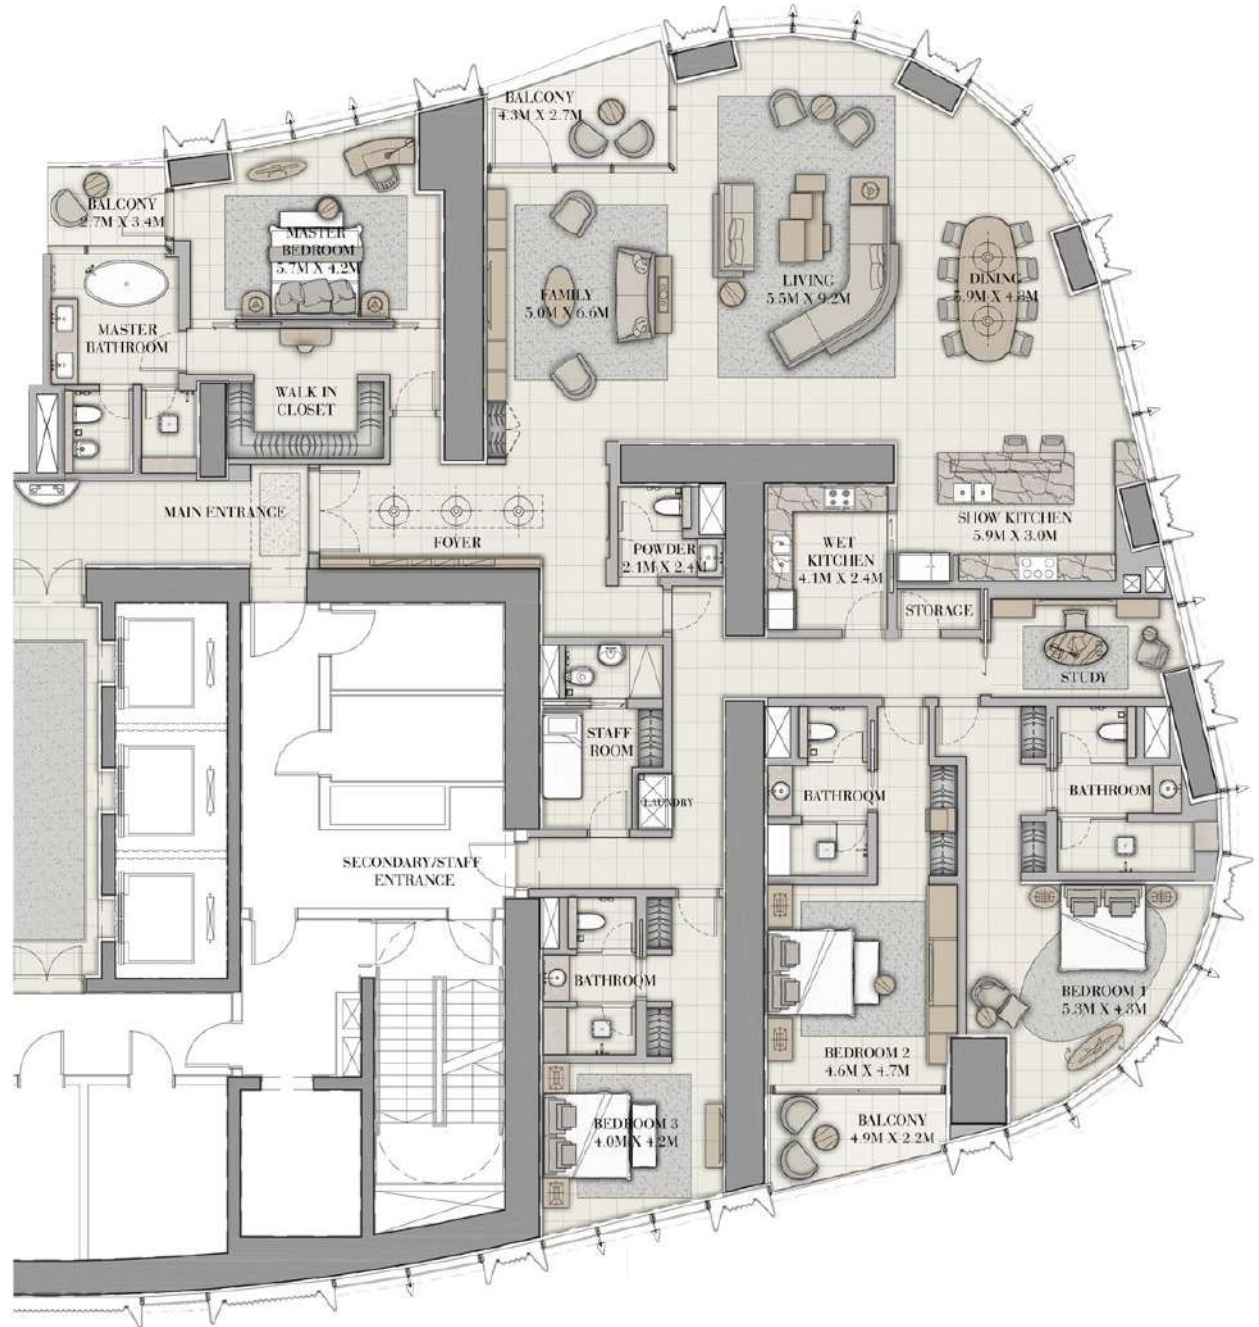

IL PRIMO
THE OPERA DISTRICT

LEVELS

4-15

17-36

38-57

4 BEDROOM

UNIT 2

SUITE AREA	5,095.42 SQ.FT.	473.38 SQ.M.
BALCONY AREA	237.23 SQ.FT.	22.04 SQ.M.
TOTAL AREA	5,332.65 SQ.FT.	495.42 SQ.M.

DUBAI FOUNTAINS

BURJ KHALIFA

ARABIAN GULF

DUBAI OPERA

IL PRIMO
THE OPERA DISTRICT

LEVELS
4-15
17-36
38-57

4 BEDROOM

UNIT 1

SUITE AREA	4,587.14 SQ.FT.	462.16 SQ.M.
BALCONY AREA	237.23 SQ.FT.	22.04 SQ.M.
TOTAL AREA	5,211.88 SQ.FT.	484.20 SQ.M.

IL PRIMO
THE OPERA DISTRICT

LEVELS
59-70

5 BEDROOM
UNIT 1

SUITE AREA	10,778.44 SQ. FT.	1,001.35 SQ. M.
BALCONY AREA	628.39 SQ. FT.	58.38 SQ. M.
TOTAL AREA	11,406.83 SQ. FT.	1,059.73 SQ. M.

IL PRIMO
THE OPERA DISTRICT

LEVEL
71

6 BEDROOM

UNIT 1

SUITE AREA	9,807.00 SQ.FT.	911.10 SQ.M.
BALCONY AREA	1,422.00 SQ.FT.	132.11 SQ.M.
TOTAL AREA	11,229.00 SQ.FT.	1,043.21 SQ.M.

IL PRIMO
TAL GREEN DISTRICT