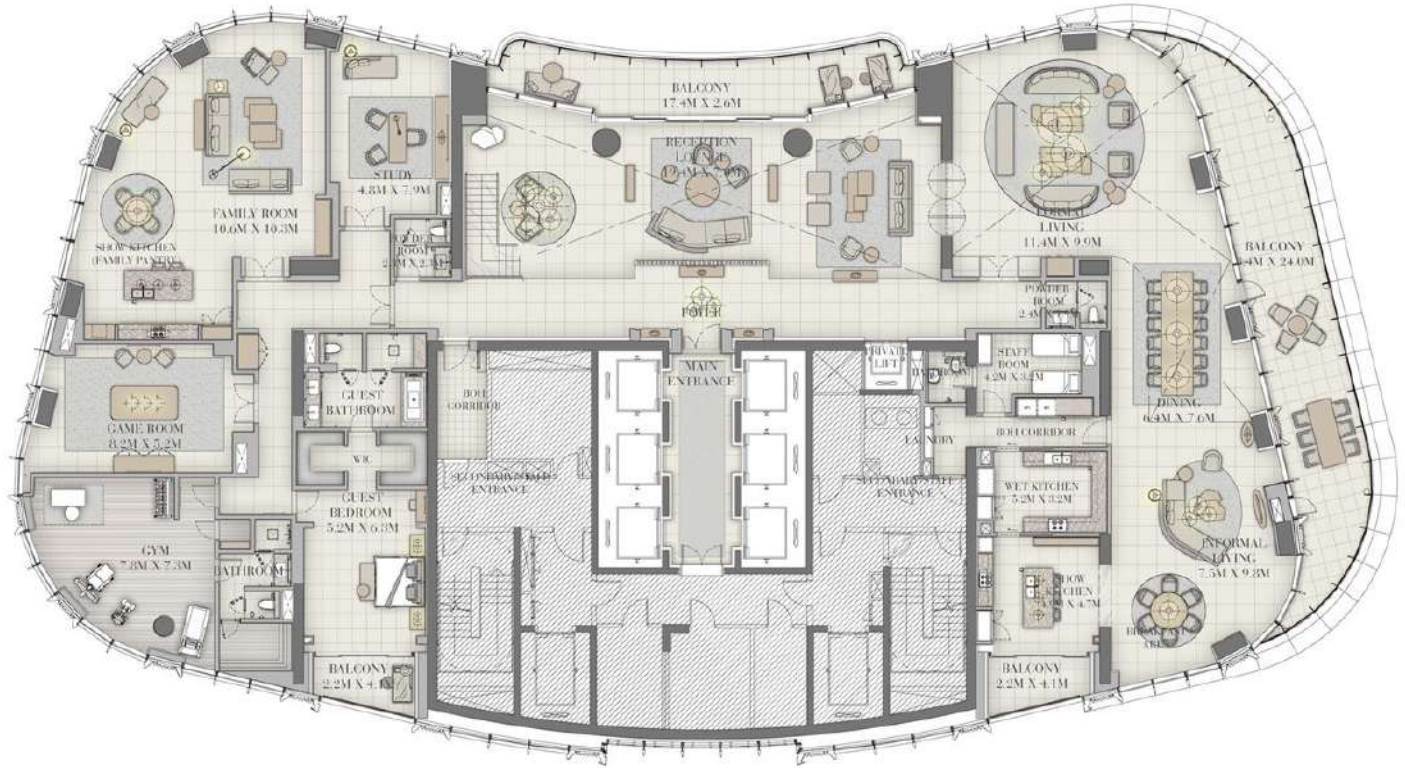

IL PRIMO
THE OPERA DISTRICT

LEVELS

4-15

17-36

38-57

4 BEDROOM

UNIT 2

SUITE AREA	5,095.42 SQ.FT.	473.38 SQ.M.
BALCONY AREA	237.23 SQ.FT.	22.04 SQ.M.
TOTAL AREA	5,332.65 SQ.FT.	495.42 SQ.M.

SUITE AREA	4,587.14 SQ.FT.	462.16 SQ.M.
BALCONY AREA	237.23 SQ.FT.	22.04 SQ.M.
TOTAL AREA	5,211.88 SQ.FT.	484.20 SQ.M.

IL PRIMO
THE OPERA DISTRICT

LEVELS
59-70

5 BEDROOM
UNIT 1

SUITE AREA	10,778.44 SQ. FT.	1,001.35 SQ. M.
BALCONY AREA	628.39 SQ. FT.	58.38 SQ. M.
TOTAL AREA	11,406.83 SQ. FT.	1,059.73 SQ. M.

IL PRIMO
THE OPERA DISTRICT

LEVEL
71

6 BEDROOM

UNIT 1

SUITE AREA	9,807.00 SQ.FT.	911.10 SQ.M.
BALCONY AREA	1,422.00 SQ.FT.	132.11 SQ.M.
TOTAL AREA	11,229.00 SQ.FT.	1,043.21 SQ.M.

IL PRIMO
TAL GREEN DISTRICT

LEVEL
72

6 BEDROOM

UNIT 1

SUITE AREA	7,591.57 SQ.FT.	705.28 SQ.M.
BALCONY AREA	183.41 SQ.FT.	17.04 SQ.M.
TOTAL AREA	7,774.98 SQ.FT.	722.32 SQ.M.

IL PRIMO
THE OPERA DISTRICT

LEVEL
73

6 BEDROOM

UNIT 2