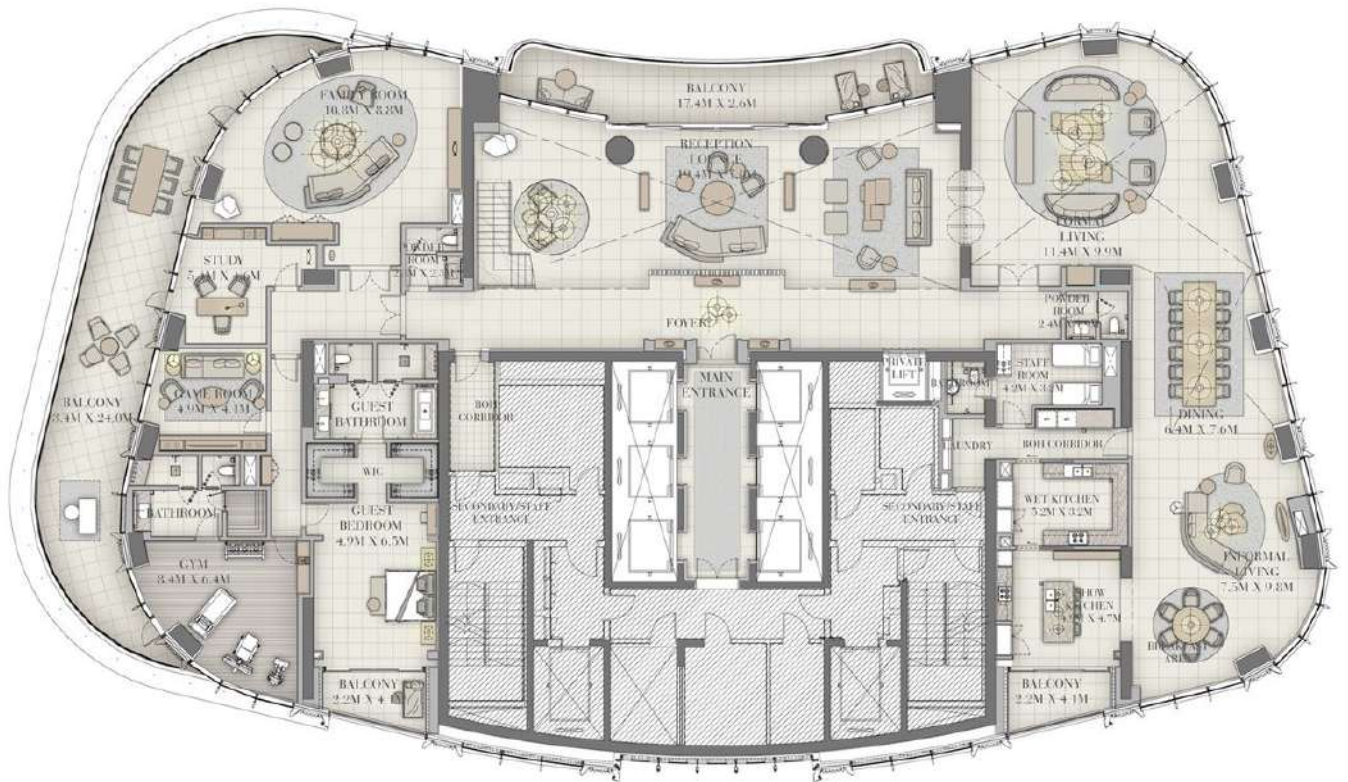

SUITE AREA	4,587.14 SQ.FT.	462.16 SQ.M.
BALCONY AREA	237.23 SQ.FT.	22.04 SQ.M.
TOTAL AREA	5,211.88 SQ.FT.	484.20 SQ.M.

IL PRIMO
THE OPERA DISTRICT

LEVELS
59-70

5 BEDROOM
UNIT 1

SUITE AREA	10,778.44 SQ. FT.	1,001.35 SQ. M.
BALCONY AREA	628.39 SQ. FT.	58.38 SQ. M.
TOTAL AREA	11,406.83 SQ. FT.	1,059.73 SQ. M.

IL PRIMO
THE OPERA DISTRICT

LEVEL
71

6 BEDROOM

UNIT 1

SUITE AREA	9,807.00 SQ.FT.	911.10 SQ.M.
BALCONY AREA	1,422.00 SQ.FT.	132.11 SQ.M.
TOTAL AREA	11,229.00 SQ.FT.	1,043.21 SQ.M.

IL PRIMO
TAL GREEN DISTRICT

LEVEL
72

6 BEDROOM

UNIT 1

SUITE AREA	7,591.57 SQ.FT.	705.28 SQ.M.
BALCONY AREA	183.41 SQ.FT.	17.04 SQ.M.
TOTAL AREA	7,774.98 SQ.FT.	722.32 SQ.M.

IL PRIMO
THE OPERA DISTRICT

LEVEL
73

6 BEDROOM

UNIT 2

SUITE AREA	8,688.52 SQ.FT.	807.19 SQ.M.
BALCONY AREA	1,560.44 SQ.FT.	144.97 SQ.M.
TOTAL AREA	10,248.96 SQ.FT.	952.16 SQ.M.

IL PRIMO
THE OPERA DISTRICT

LEVEL
74

6 BEDROOM

UNIT 2

SUITE AREA	6,444.67 SQ.FT.	598.73 SQ.M.
BALCONY AREA	191.38 SQ.FT.	17.78 SQ.M.
TOTAL AREA	6,636.05 SQ.FT.	616.51 SQ.M.