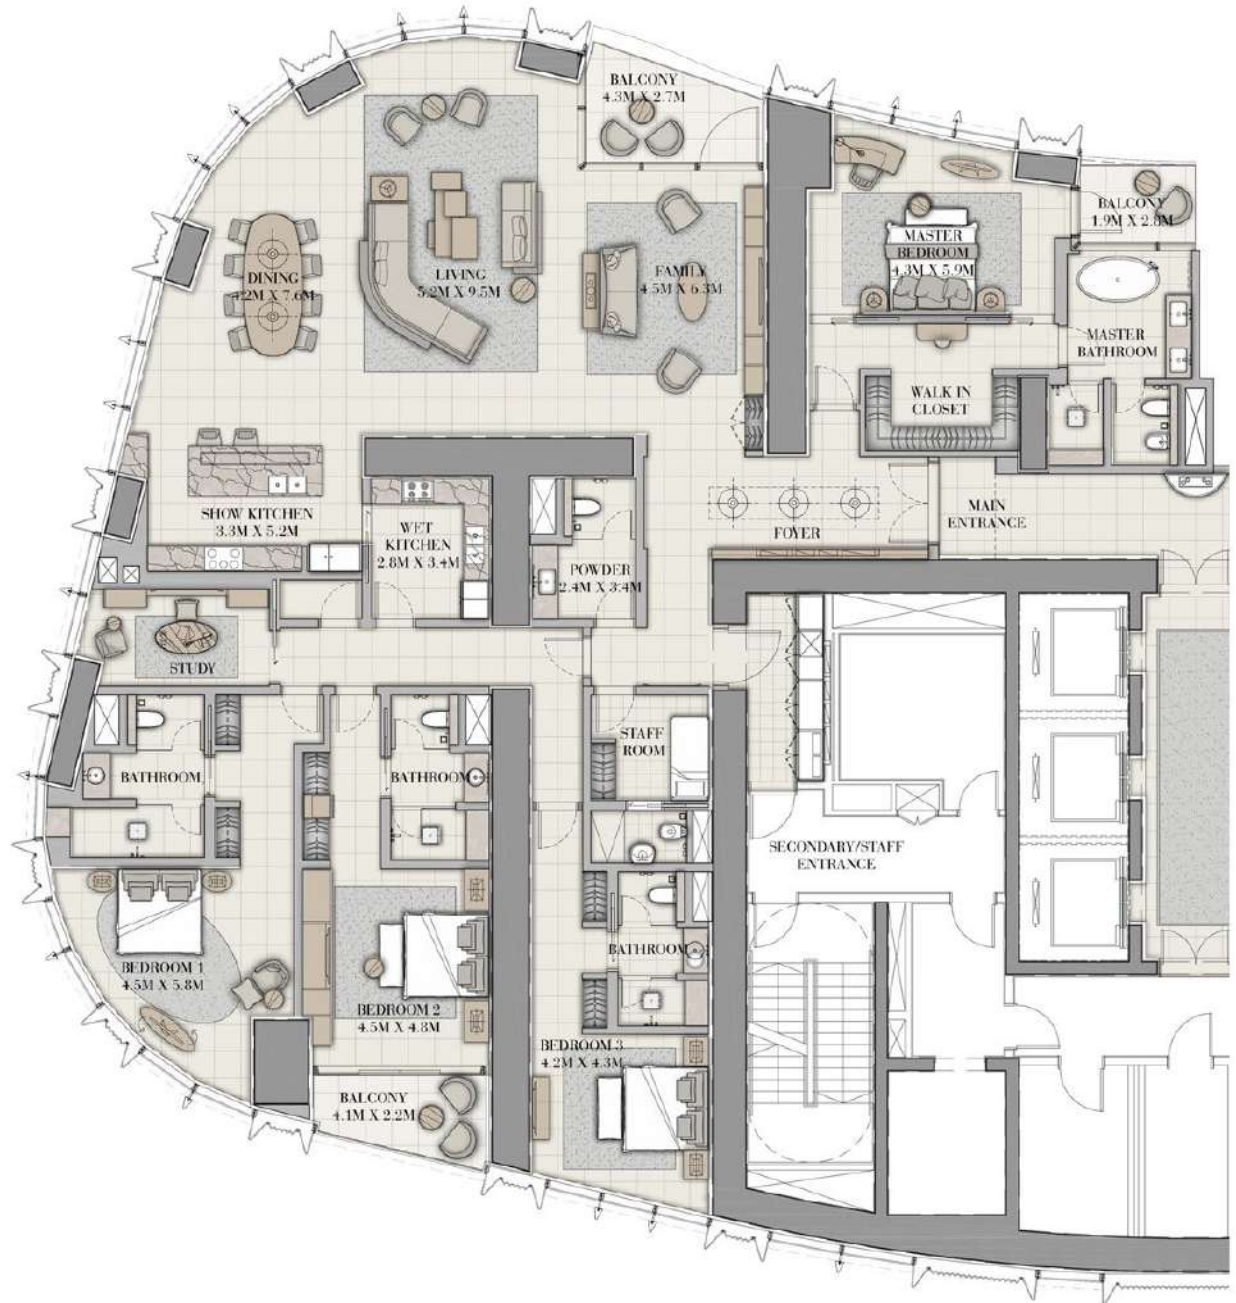

IL PRIMO
THE OPERA DISTRICT

LEVELS

4-15

17-36

38-57

4 BEDROOM

UNIT 2

SUITE AREA	5,095.42 SQ.FT.	473.38 SQ.M.
BALCONY AREA	237.23 SQ.FT.	22.04 SQ.M.
TOTAL AREA	5,332.65 SQ.FT.	495.42 SQ.M.

DUBAI FOUNTAINS

BURJ KHALIFA

ARABIAN GULF

DUBAI OPERA

IL PRIMO
THE OPERA DISTRICT

LEVELS
4-15
17-36
38-57

4 BEDROOM

UNIT 1

SUITE AREA	4,587.14 SQ.FT.	462.16 SQ.M.
BALCONY AREA	237.23 SQ.FT.	22.04 SQ.M.
TOTAL AREA	5,211.88 SQ.FT.	484.20 SQ.M.

IL PRIMO
THE OPERA DISTRICT

LEVELS
59-70

5 BEDROOM
UNIT 1

SUITE AREA	10,778.44 SQ. FT.	1,001.35 SQ. M.
BALCONY AREA	628.39 SQ. FT.	58.38 SQ. M.
TOTAL AREA	11,406.83 SQ. FT.	1,059.73 SQ. M.

IL PRIMO
THE OPERA DISTRICT

LEVEL
71

6 BEDROOM

UNIT 1

SUITE AREA	9,807.00 SQ.FT.	911.10 SQ.M.
BALCONY AREA	1,422.00 SQ.FT.	132.11 SQ.M.
TOTAL AREA	11,229.00 SQ.FT.	1,043.21 SQ.M.

IL PRIMO
TAL GREEN DISTRICT