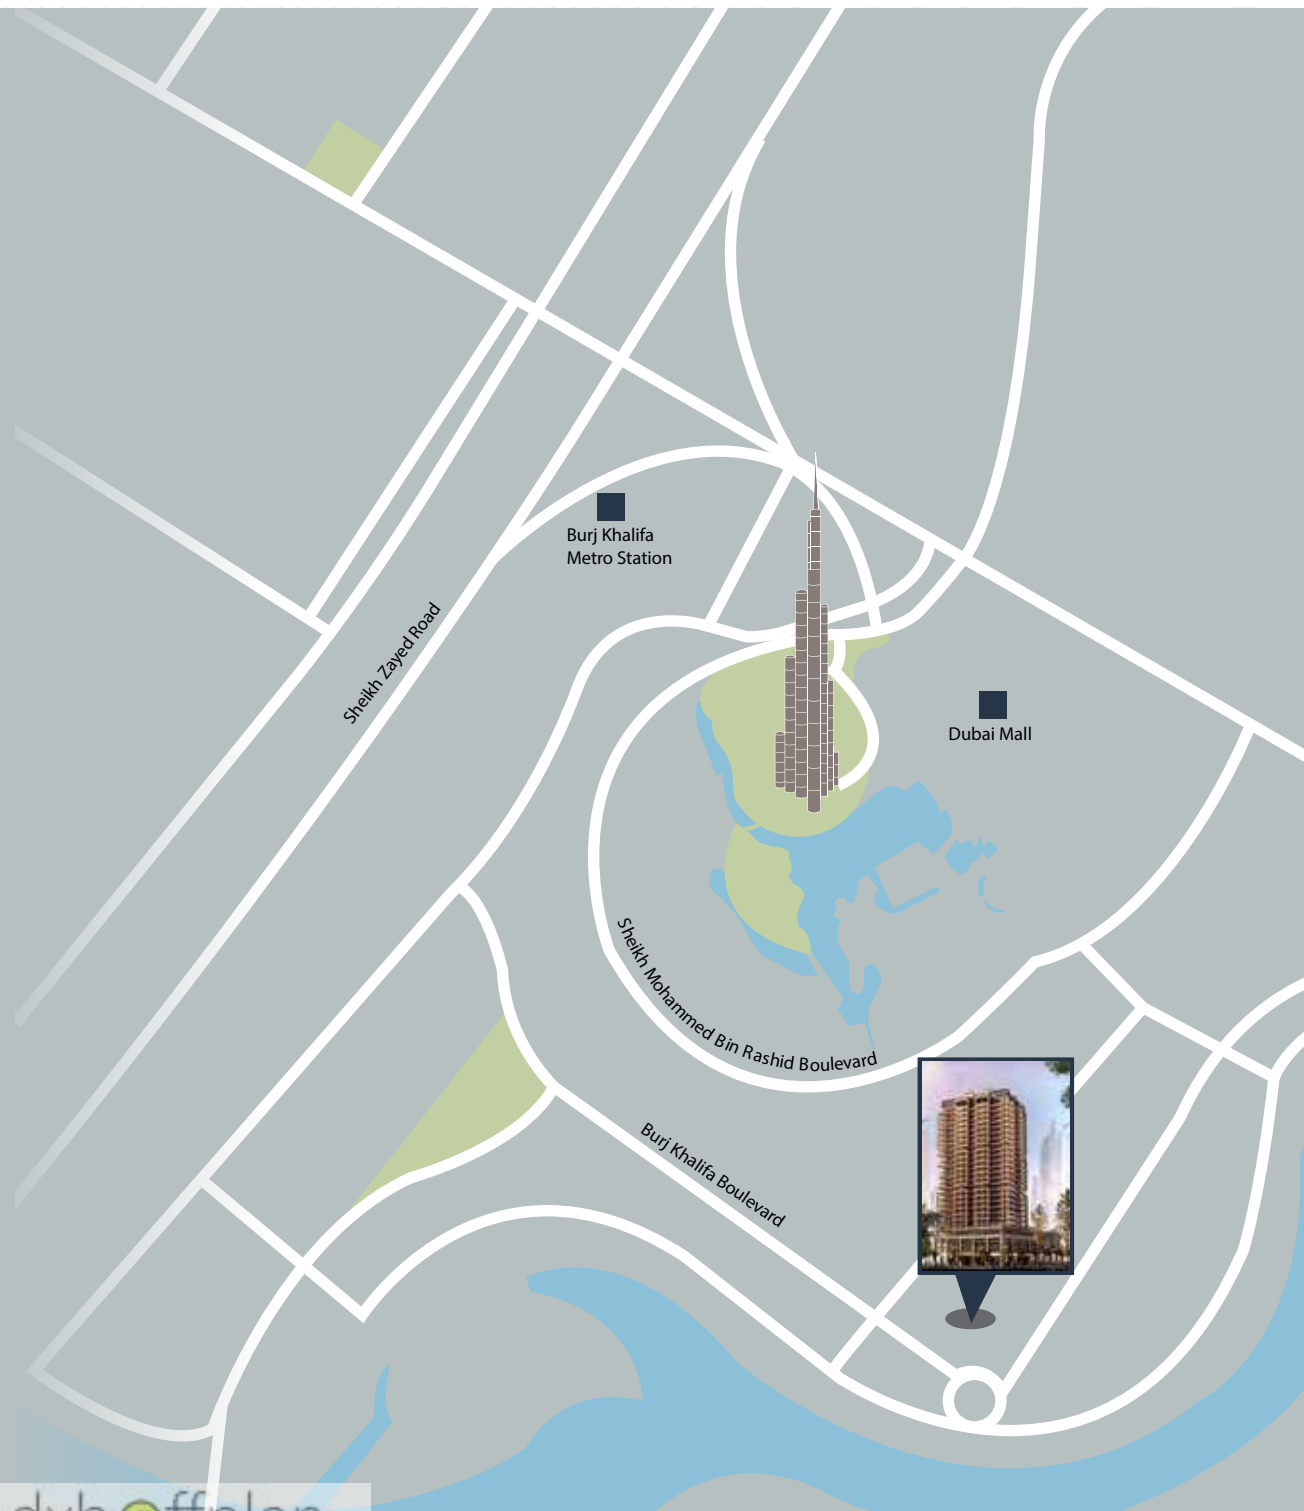

Elite
DOWNTOWN

DOWNTOWN DUBAI

Welcome to the Heart of City

LOCATION

A location like no other

International Airport
15 minutes

Metro Station
8 minutes

Beach
13 minutes

Hospital
10 minutes

Shopping Mall
6 minutes

Public Park
7 minutes

Elite

DOWNTOWN RESIDENCE

Designed for the future

A beautifully designed 24-storey residential development. Offers true value for money. Tastefully designed, fully views of Dubai's iconic landmarks to the luxurious recreational amenities. Residents will have everything they need to feel part of a truly privileged lifestyle.