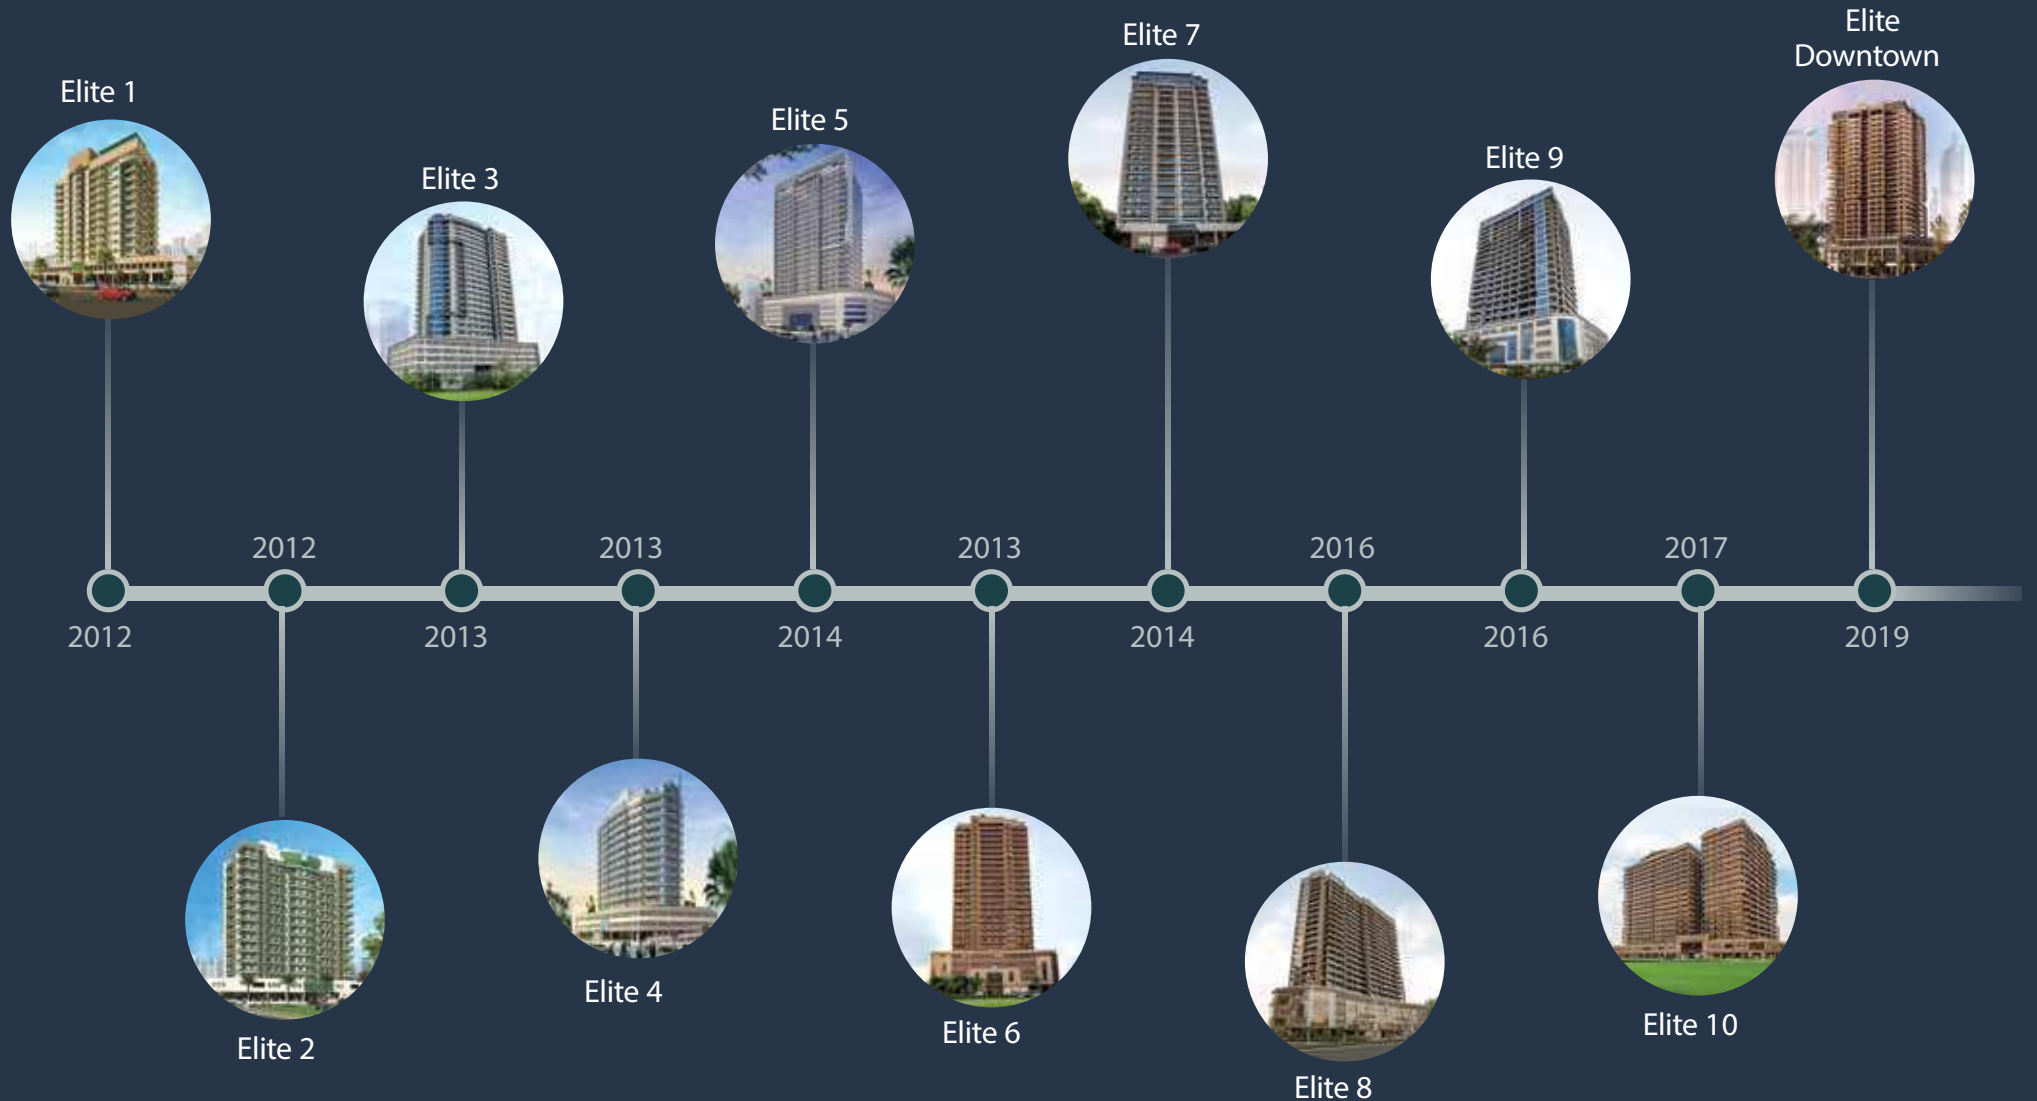

WHERE WE BEGAN

Projects in Dubai, UAE