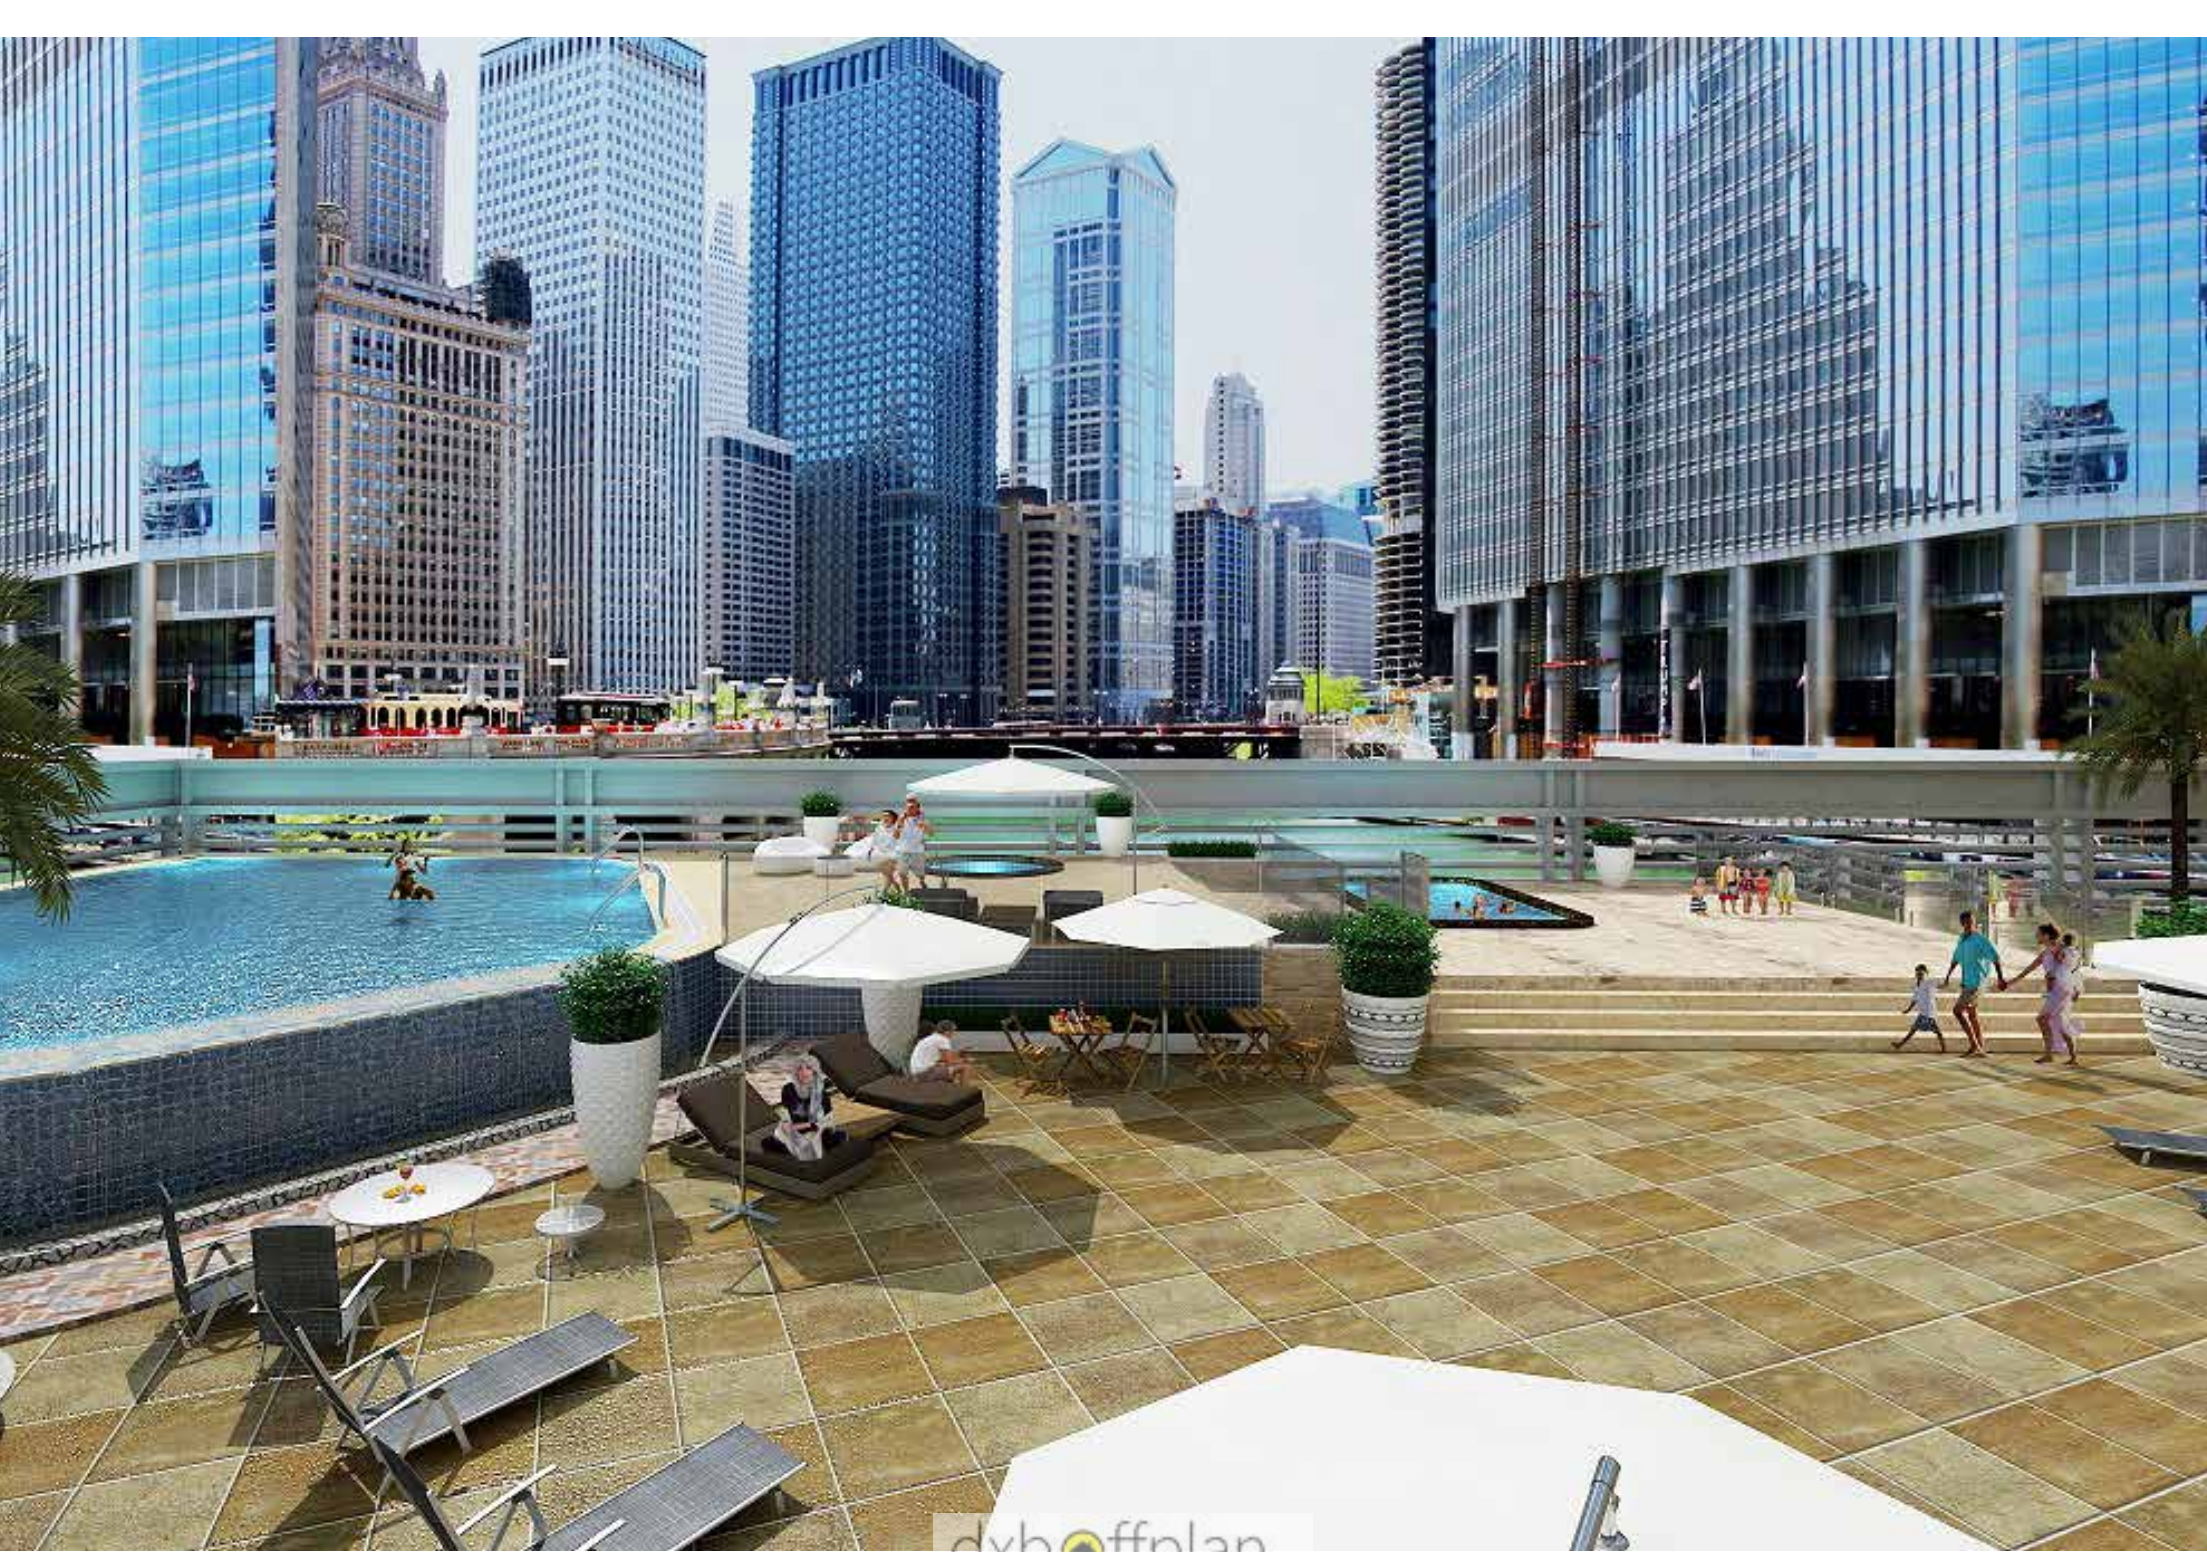

Hospital
10 minutes

Shopping Mall
6 minutes

Public Park
7 minutes

Elite

DOWNTOWN RESIDENCE

Designed for the future

A beautifully designed 24-storey residential development. Offers true value for money. Tastefully designed, fully views of Dubai's iconic landmarks to the luxurious recreational amenities. Residents will have everything they need to feel part of a truly privileged lifestyle.

Elite Downtown

SPLASH LEISURE

A life of luxury

VIEWS

Stunning views that take your breath away

RETAIL

At your door step

WHERE WE BEGAN