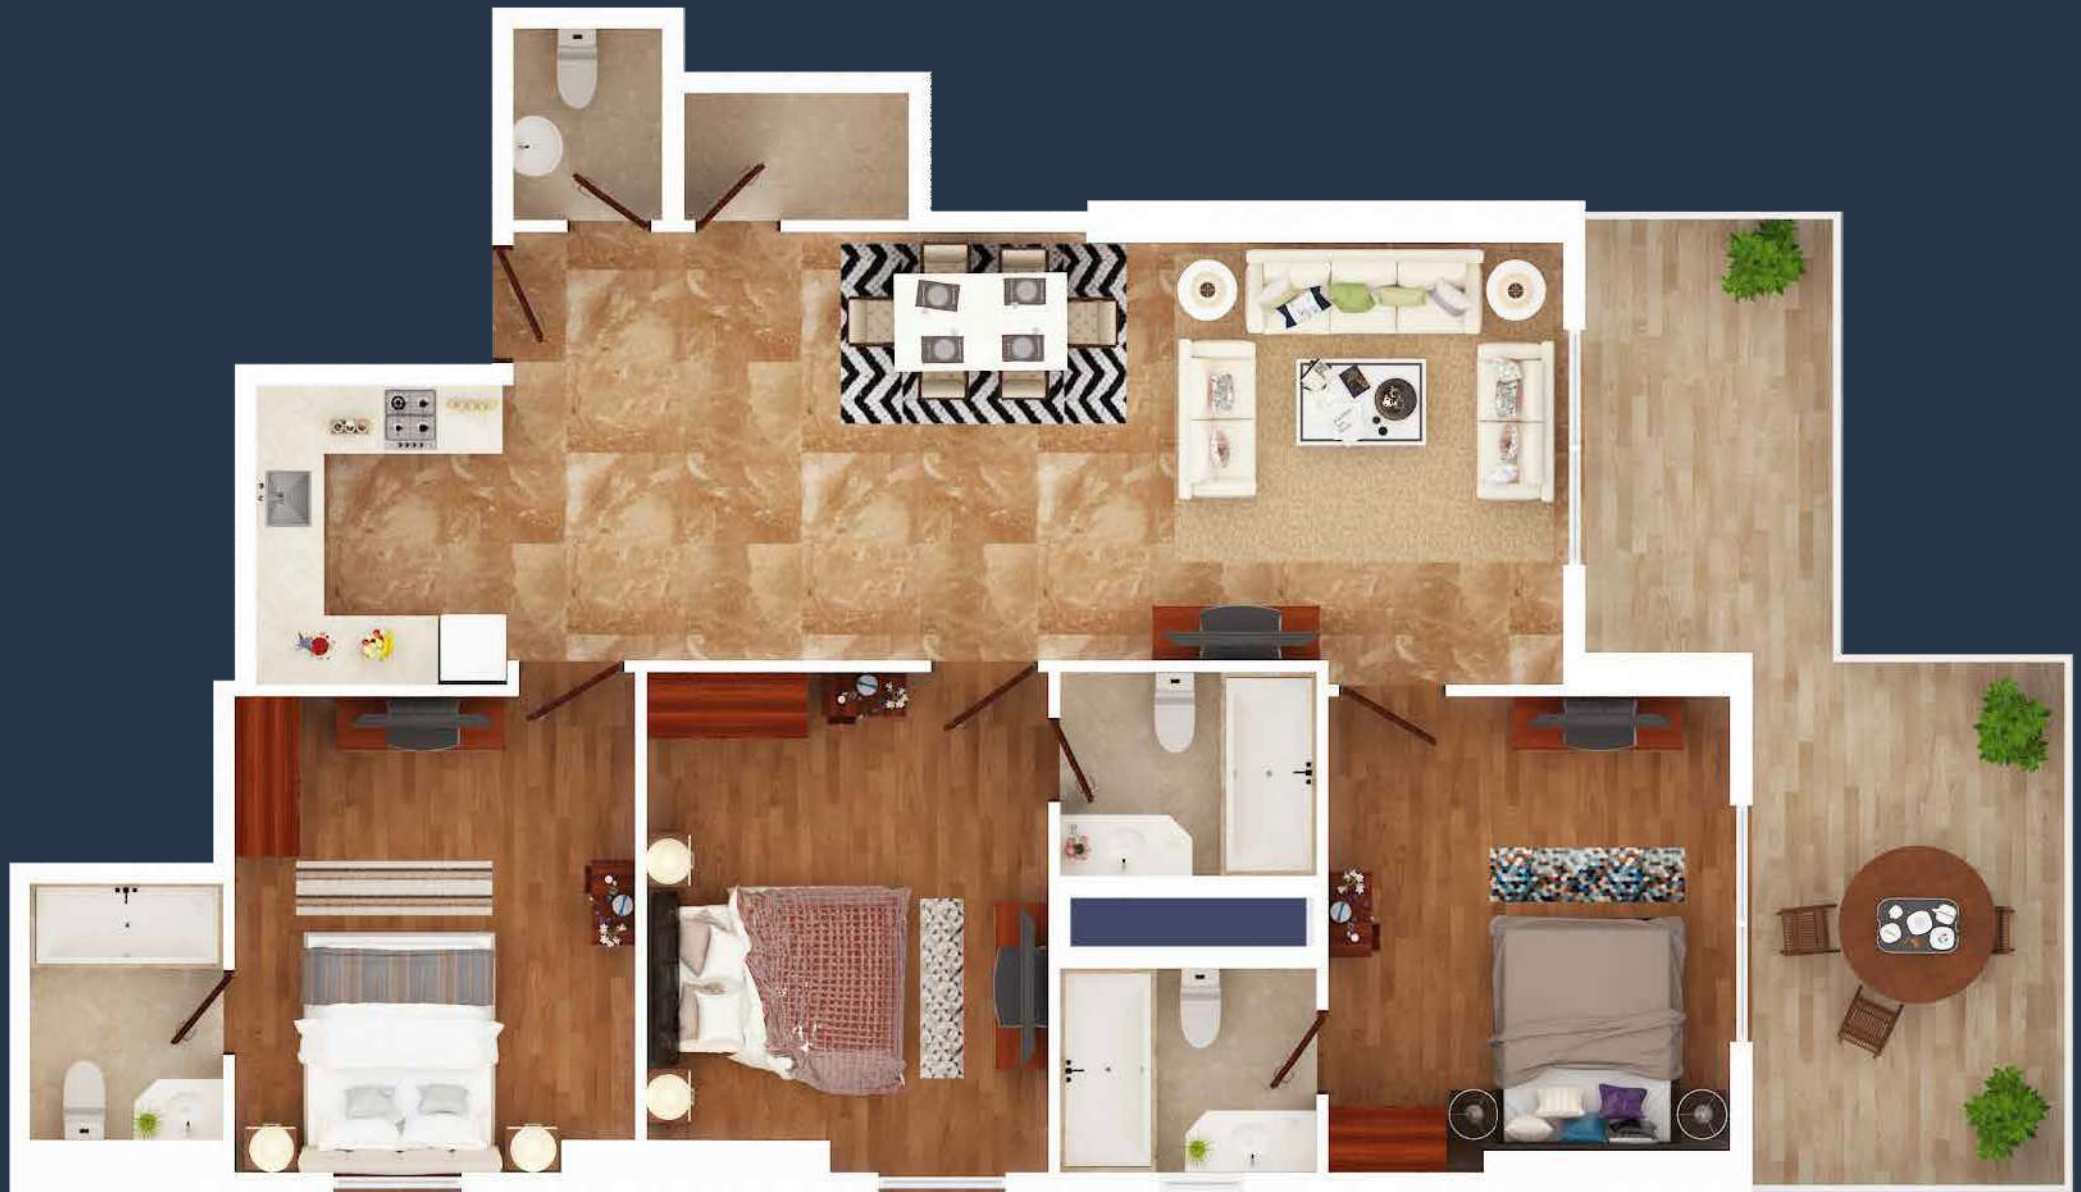

Projects in Dubai, UAE

STUDIO

Sizes: 420 - 520 sqft

1

BEDROOM

1 Bedroom

Sizes: 800 - 990 sqft

2

BEDROOM + Maid/Store

2 Bedroom + Maid/Store

Sizes: 1350 - 1750sqft

3

BEDROOM + Maid/Store

3 Bedroom + Maid/Store

Sizes: 1600 sqft