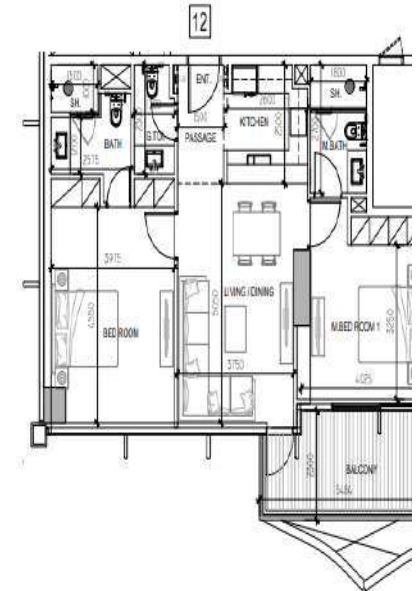

## SECRET DOORS

1ST-25TH FLOOR

# LAYOUTS

**DAMAC**

BRANDED BY  
**ZUHAIR MURAD**

APARTMENT - 1 BED ROOM-TYPE 1B-C

	SQ.MT.	SQ.FT.
UNIT AREA	43.38	463.22
BALCONY AREA	12.22	131.94
TOTAL AREA	75.61	813.87

APARTMENT - 1 BED ROOM-TYPE 1B-B

	SQ.MT.	SQ.FT.
UNIT AREA	58.11	628.94
BALCONY AREA	12.32	133.19
TOTAL AREA	70.43	754.34