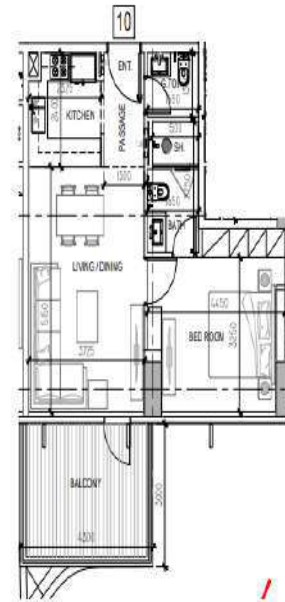

# LAYOUTS

**DAMAC**

BRANDED BY  
**ZUHAIR MURAD**

APARTMENT - 1 BED ROOM-TYPE 1B-F

	SQ.MT	SQ.FT.
UNIT AREA	68.59	608.12
BALCONY AREA	12.20	131.32
TOTAL AREA	80.79	740.44

APARTMENT - 1 BED ROOM-TYPE 1B-E

	SQ.MT	SQ.FT.
UNIT AREA	60.31	555.54
BALCONY AREA	10.44	112.99
TOTAL AREA	70.75	668.53