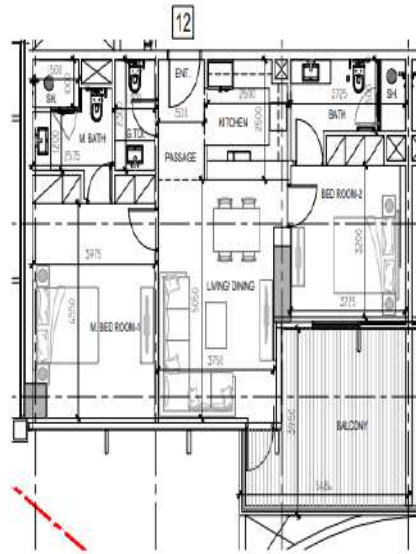

# LAYOUTS

**DAMAC**

BRANDED BY  
**ZUHAIR MURAD**

APARTMENT - 2 BED ROOM - TYPE 2B -A3

	SQ.MT.	SQ.FT.
UNIT AREA	17.05	182.39
BALCONY AREA	0.59	200.10
TOTAL AREA	180.14	1142.48

APARTMENT - 2 BED ROOM - TYPE 2B -A2