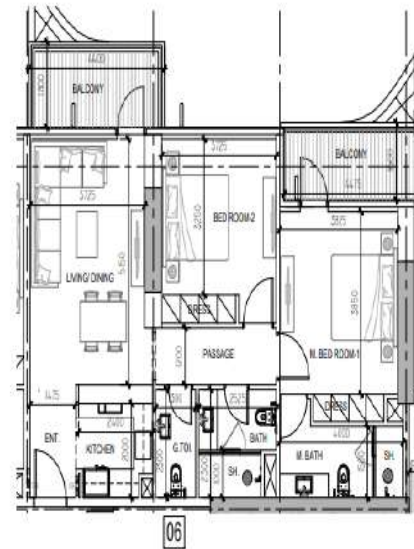

# LAYOUTS

**DAMAC**

BRANDED BY  
**ZUHAIR MURAD**

APARTMENT - 2 BED ROOM - TYPE 2B -A3

	SQ.MT.	SQ.FT.
UNIT AREA	17.05	182.39
BALCONY AREA	0.59	200.10
TOTAL AREA	180.14	1142.48

APARTMENT - 2 BED ROOM - TYPE 2B -A2