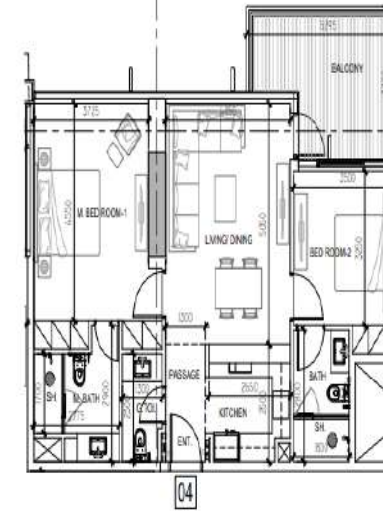

SQ.MT.	SQ.FT.
UNIT AREA	16.05	172.24
BALCONY AREA	14.40	155.06
TOTAL AREA	100.45	1081.24