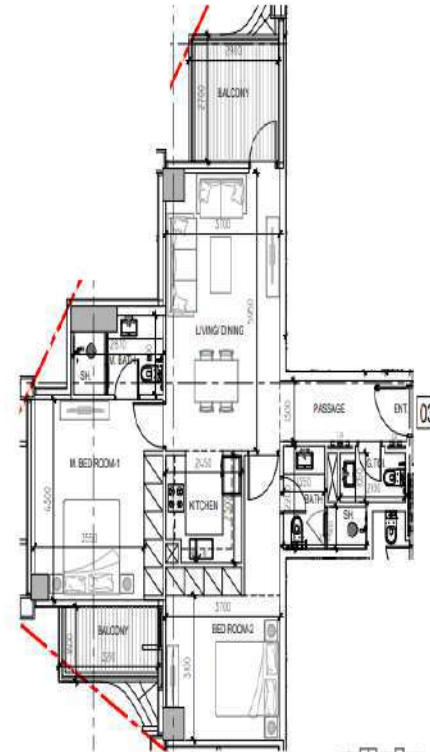

# LAYOUTS

**DAMAC**

BRANDED BY  
**ZUHAIR MURAD**

APARTMENT - 2 BED ROOM - TYPE 2B-C

	SQ.MT.	SQ.FT.
UNIT AREA	87.36	940.24
BALCONY AREA	10.47	112.70
TOTAL AREA	97.82	1052.93

1ST FLOOR  
KEY PLAN

APARTMENT - 2 BED ROOM - TYPE 2B-B