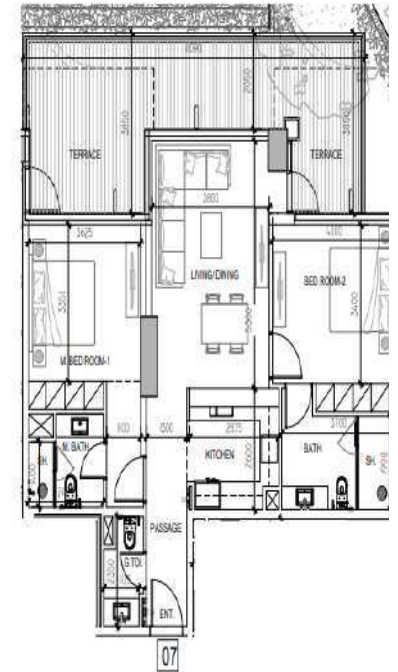

APARTMENT - 2 BED ROOM - TYPE 2B-A

	SQ.MT.	SQ.FT.
UNIT AREA	84.89	916.28
TERRACE AREA	33.24	358.87
TOTAL AREA	128.03	1375.15

1ST FLOOR
KEY PLAN