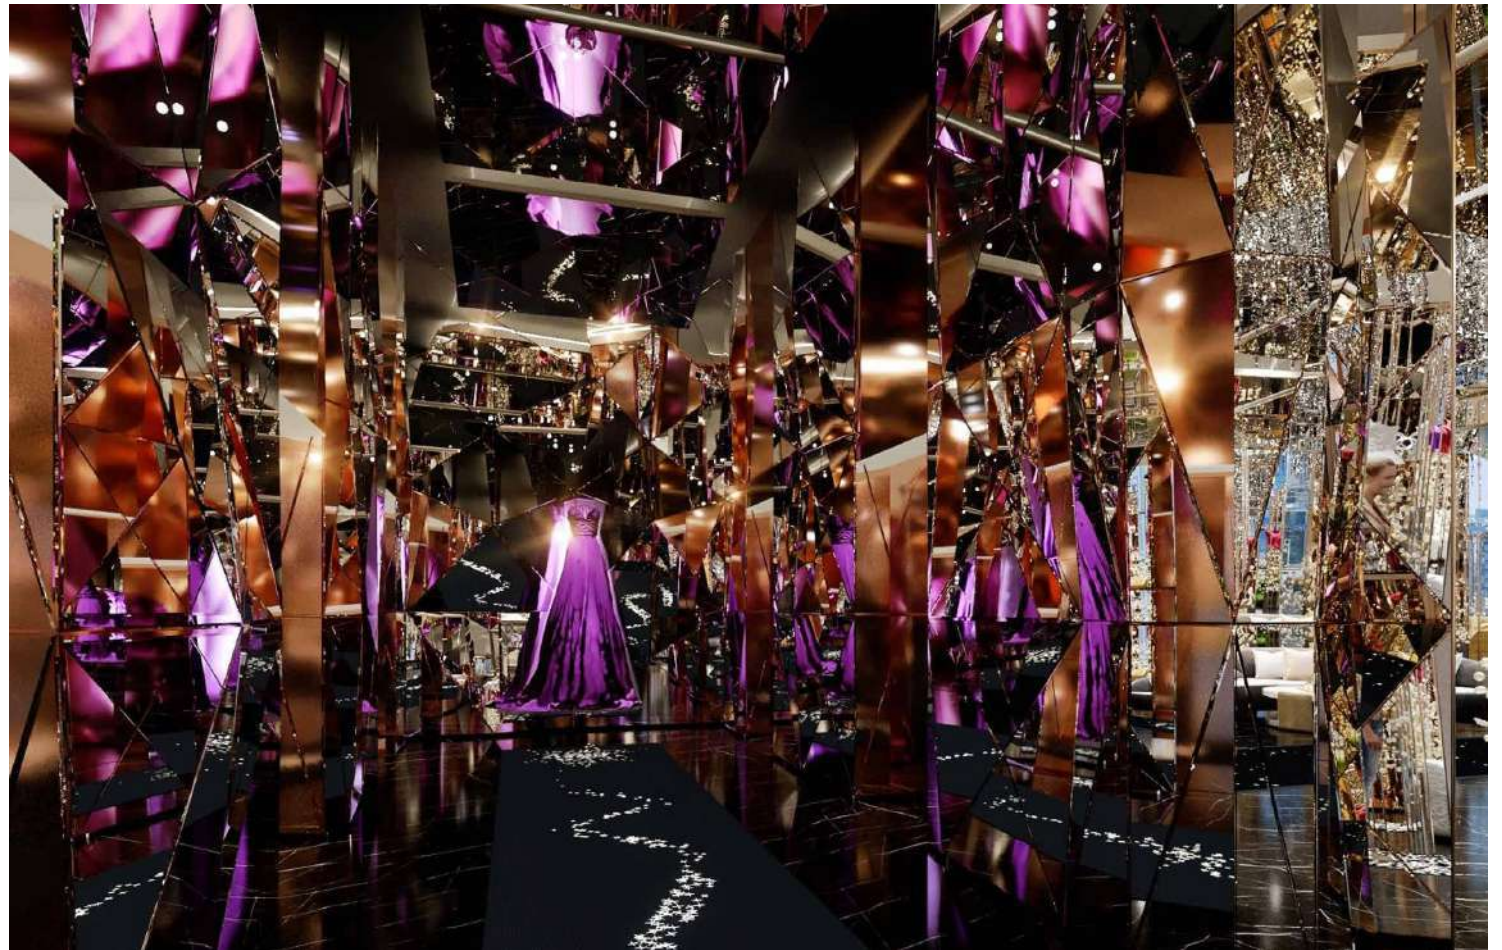

# GRAND LOBBY

**DAMAC**

BRANDED BY  
**ZUHAIR MURAD**

Lobby Height – 5 Meters

# GRAND LOBBY

**DAMAC**

BRANDED BY  
**ZUHAIR MURAD**