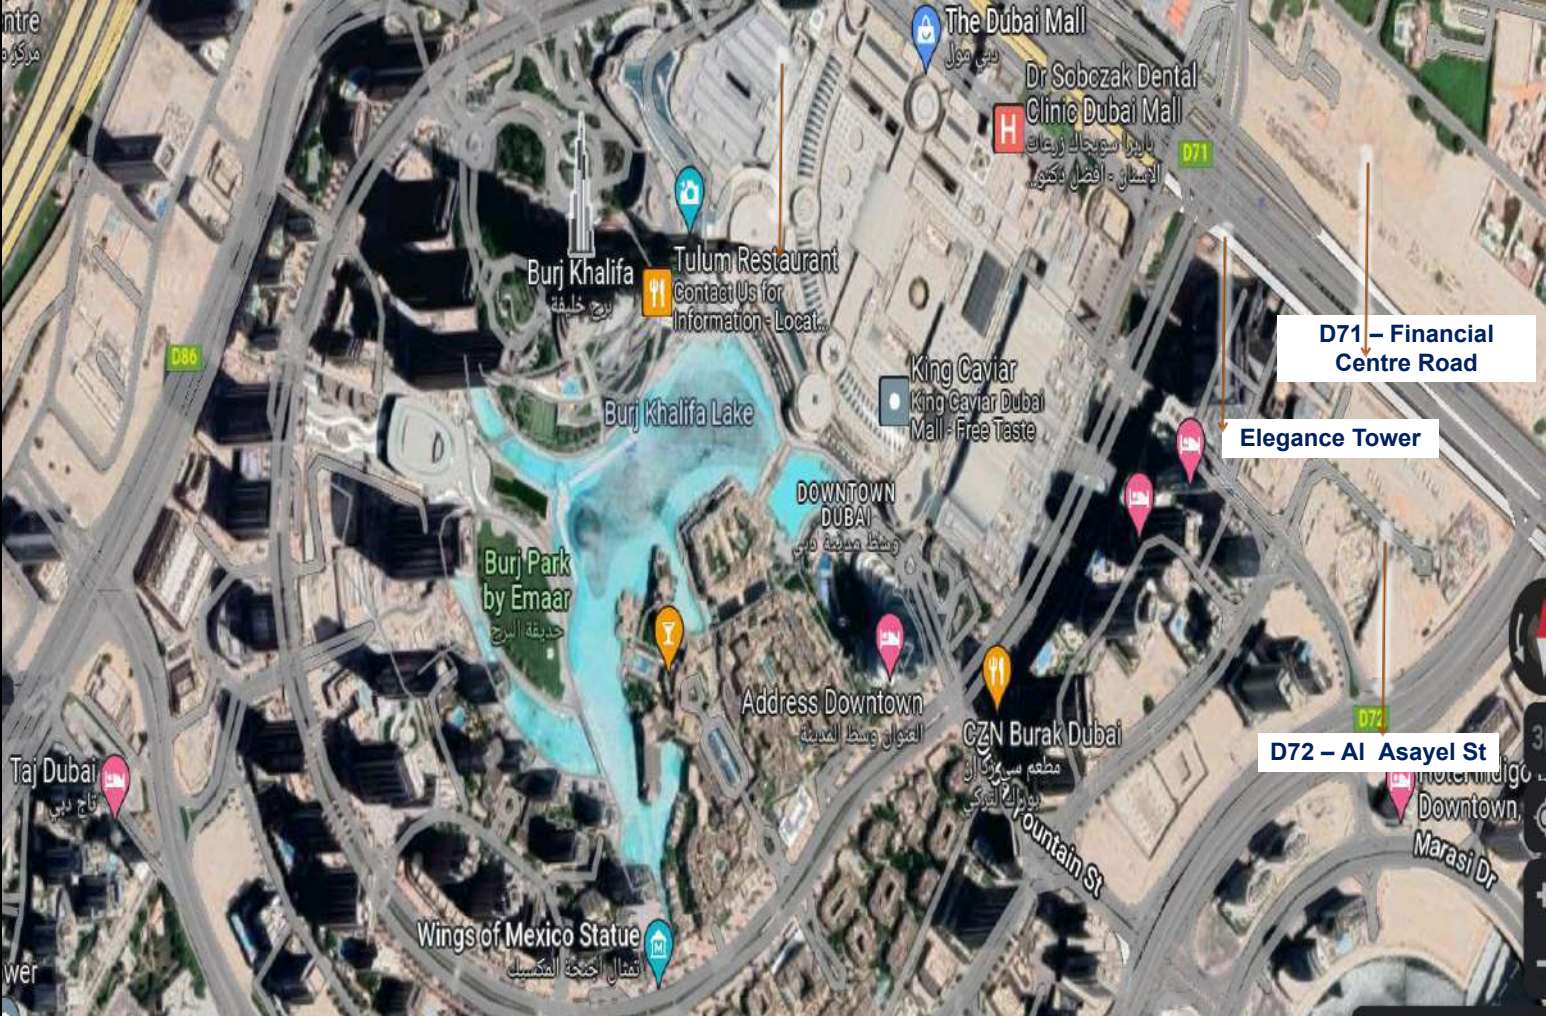

# THE LOCATION

**DAMAC**

BRANDED BY  
**ZUHAIR MURAD**

# THE VIEWS

- ZA'ABEEL VIEW
- CANAL VIEW
- DOWN TOWN
- VIEW
- BURJ KHALIFA VIEW