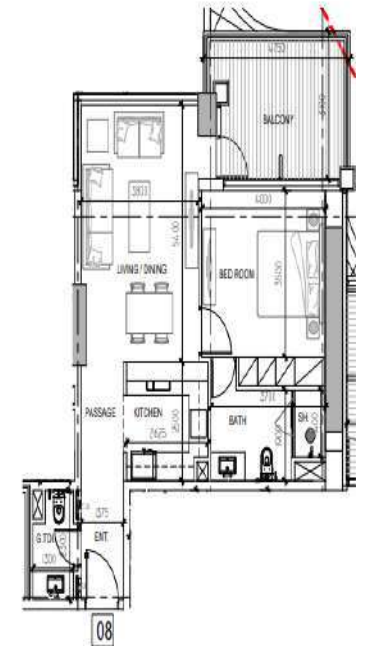

## SECRET DOORS

1ST-25TH FLOOR

# LAYOUTS

**DAMAC**

BRANDED BY  
**ZUHAIR MURAD**

APARTMENT - 1 BED ROOM-TYPE 1B-F

	SQ.MT	SQ.FT.
UNIT AREA	68.59	608.12
BALCONY AREA	12.20	131.32
TOTAL AREA	80.79	740.44

APARTMENT - 1 BED ROOM-TYPE 1B-E

	SQ.MT	SQ.FT.
UNIT AREA	60.31	555.54
BALCONY AREA	10.44	112.99
TOTAL AREA	70.75	668.53