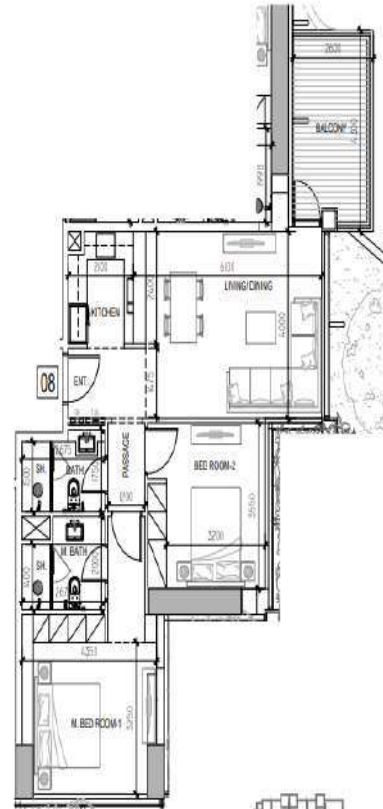

# LAYOUTS

**DAMAC**

BRANDED BY  
**ZUHAIR MURAD**

APARTMENT - 2 BED ROOM - TYPE 2B -A3

	SQ.MT.	SQ.FT.
UNIT AREA	17.05	182.39
BALCONY AREA	0.59	200.10
TOTAL AREA	180.14	1142.48

APARTMENT - 2 BED ROOM - TYPE 2B -A2

# LAYOUTS

**DAMAC**

BRANDED BY  
**ZUHAIR MURAD**

APARTMENT - 2 BED ROOM - TYPE 2B-C

	SQ.MT.	SQ.FT.
UNIT AREA	87.36	940.24
BALCONY AREA	10.47	112.70
TOTAL AREA	97.82	1052.93

1ST FLOOR  
KEY PLAN

APARTMENT - 2 BED ROOM - TYPE 2B-B