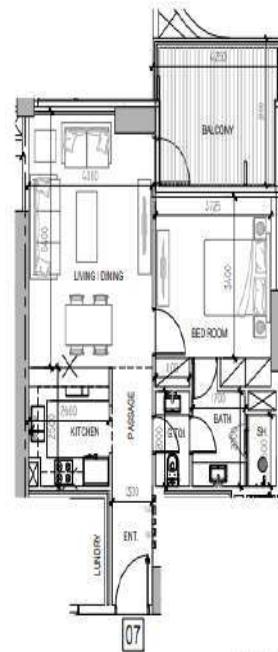

## SECRET DOORS

1ST-25TH FLOOR

## TOWER

**2 BEDROOM – A**  
LEVEL 1

SALEABLE AREA:  
128.17 SQ.M – 1379.61 SQ.FT

**2 BEDROOM – A3**  
LEVEL 2-9 / 11-15 / 17-25

SALEABLE AREA:  
107.08 SQ.M – 1152.60 SQ.FT

# LAYOUTS

**DAMAC**

BRANDED BY  
**ZUHAIR MURAD**

APARTMENT - 1 BED ROOM-TYPE 1B-C

	SQ.MT.	SQ.FT.
UNIT AREA	43.38	463.22
BALCONY AREA	12.22	131.94
TOTAL AREA	75.61	813.87

APARTMENT - 1 BED ROOM-TYPE 1B-B

	SQ.MT.	SQ.FT.
UNIT AREA	58.11	628.94
BALCONY AREA	12.32	133.19
TOTAL AREA	70.43	754.34