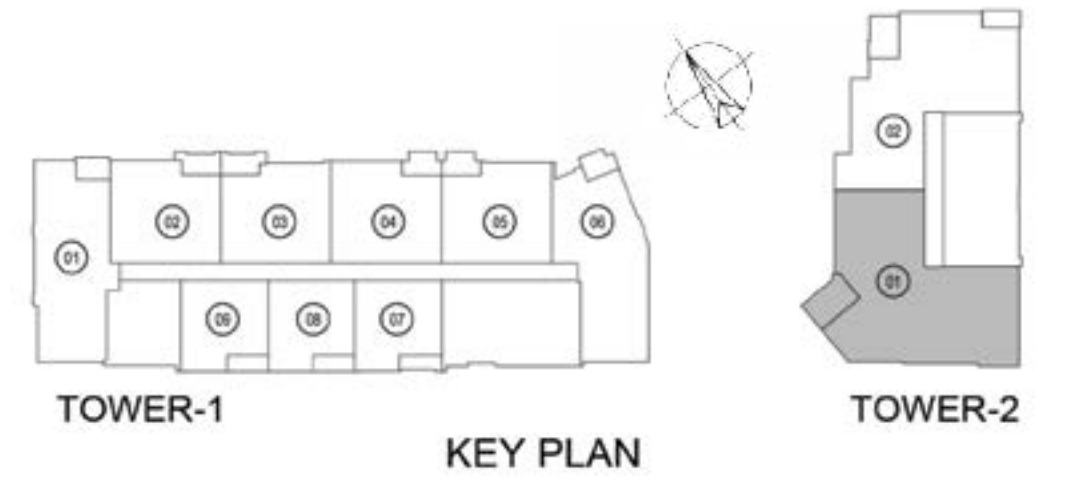

3 Bedroom Penthouse - Type - 04

Unit 01 Tower 2, Level: L21

	Sq.f.	Sq.m.
Unit Area	2818.015	261.80
Balcony Area	176.744	16.42
Total Area	2994.759	278.22