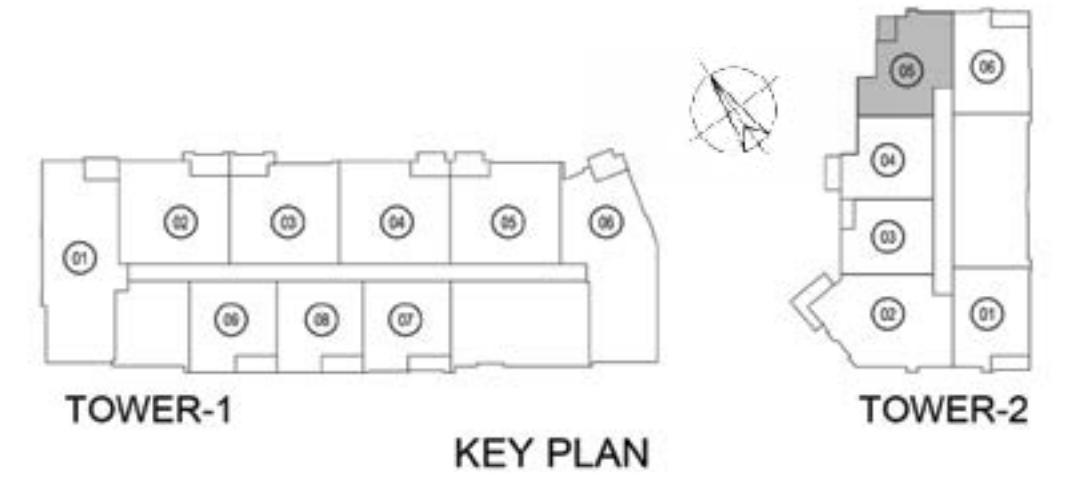

1 Bedroom - Type - 02

Unit 01 Tower 2, Levels: L02-L20

	Sq.f.	Sq.m.
Unit Area	800.841	74.40
Balcony Area	54.358	5.05
Total Area	855.199	79.45

1 Bedroom - Type - 02M

Unit 06 Tower 2, Levels: L02-L20

	Sq.f.	Sq.m.
Unit Area	805.793	74.86
Balcony Area	53.712	4.99
Total Area	859.505	79.85

1 Bedroom - Type - 03

Unit 03 Tower 2, Levels: L02-L20

	Sq.f.	Sq.m.
Unit Area	752.834	69.94
Balcony Area	63.184	5.87
Total Area	816.018	75.81

1 Bedroom - Type - 04

Unit 04 Tower 2, Levels: L02-L20

	Sq.f.	Sq.m.
Unit Area	750.573	69.73
Balcony Area	59.094	5.49
Total Area	809.667	75.22

1 Bedroom - Type - 05

Unit 05 Tower 2, Levels: L02-L20

	Sq.f.	Sq.m.
Unit Area	827.321	76.86
Balcony Area	54.573	5.07
Total Area	881.894	81.93

2 Bedroom - Type - 02

Unit 02 Tower 2, Levels: L02-L20

	Sq.f.	Sq.m.
Unit Area	1212.349	112.63
Balcony Area	96.553	8.97
Total Area	1308.902	121.60