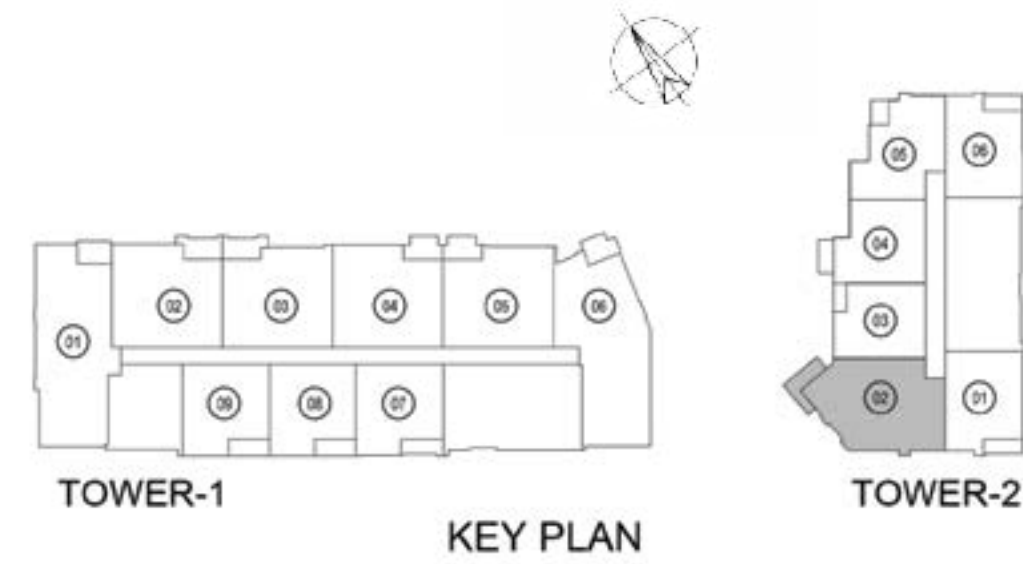

1 Bedroom - Type - 03

Unit 03 Tower 2, Levels: L02-L20

	Sq.f.	Sq.m.
Unit Area	752.834	69.94
Balcony Area	63.184	5.87
Total Area	816.018	75.81

1 Bedroom - Type - 04

Unit 04 Tower 2, Levels: L02-L20

	Sq.f.	Sq.m.
Unit Area	750.573	69.73
Balcony Area	59.094	5.49
Total Area	809.667	75.22

1 Bedroom - Type - 05

Unit 05 Tower 2, Levels: L02-L20

	Sq.f.	Sq.m.
Unit Area	827.321	76.86
Balcony Area	54.573	5.07
Total Area	881.894	81.93

2 Bedroom - Type - 02

Unit 02 Tower 2, Levels: L02-L20

	Sq.f.	Sq.m.
Unit Area	1212.349	112.63
Balcony Area	96.553	8.97
Total Area	1308.902	121.60

3 Bedroom Penthouse - Type - 04

Unit 01 Tower 2, Level: L21

	Sq.f.	Sq.m.
Unit Area	2818.015	261.80
Balcony Area	176.744	16.42
Total Area	2994.759	278.22

3 Bedroom Penthouse - Type - 05
Unit 02 Tower 2, Level: L21