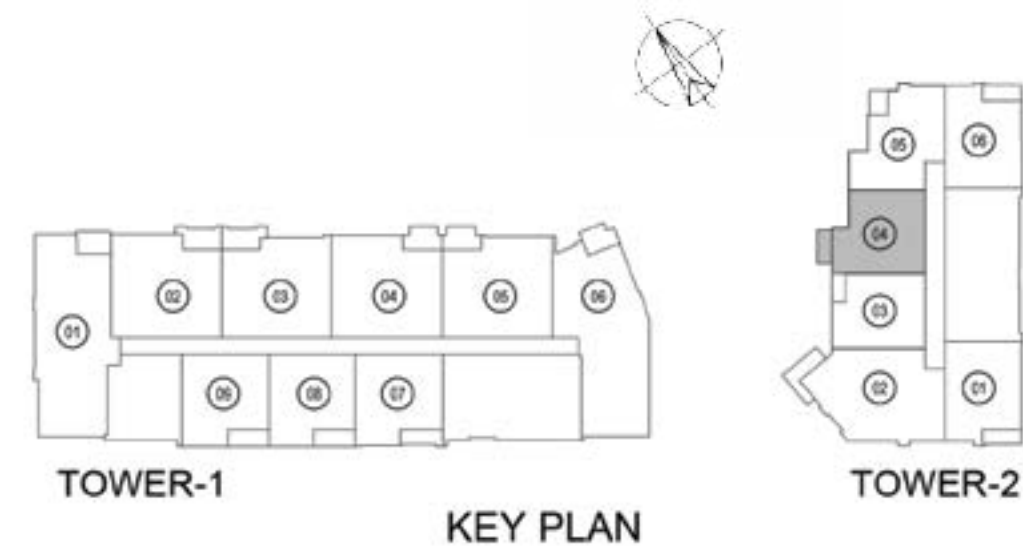

1 Bedroom - Type - 02

Unit 01 Tower 2, Levels: L02-L20

	Sq.f.	Sq.m.
Unit Area	800.841	74.40
Balcony Area	54.358	5.05
Total Area	855.199	79.45

1 Bedroom - Type - 02M

Unit 06 Tower 2, Levels: L02-L20

	Sq.f.	Sq.m.
Unit Area	805.793	74.86
Balcony Area	53.712	4.99
Total Area	859.505	79.85

1 Bedroom - Type - 03

Unit 03 Tower 2, Levels: L02-L20

	Sq.f.	Sq.m.
Unit Area	752.834	69.94
Balcony Area	63.184	5.87
Total Area	816.018	75.81

1 Bedroom - Type - 04

Unit 04 Tower 2, Levels: L02-L20

	Sq.f.	Sq.m.
Unit Area	750.573	69.73
Balcony Area	59.094	5.49
Total Area	809.667	75.22

1 Bedroom - Type - 05

Unit 05 Tower 2, Levels: L02-L20

	Sq.f.	Sq.m.
Unit Area	827.321	76.86
Balcony Area	54.573	5.07
Total Area	881.894	81.93

2 Bedroom - Type - 02

Unit 02 Tower 2, Levels: L02-L20

	Sq.f.	Sq.m.
Unit Area	1212.349	112.63
Balcony Area	96.553	8.97
Total Area	1308.902	121.60