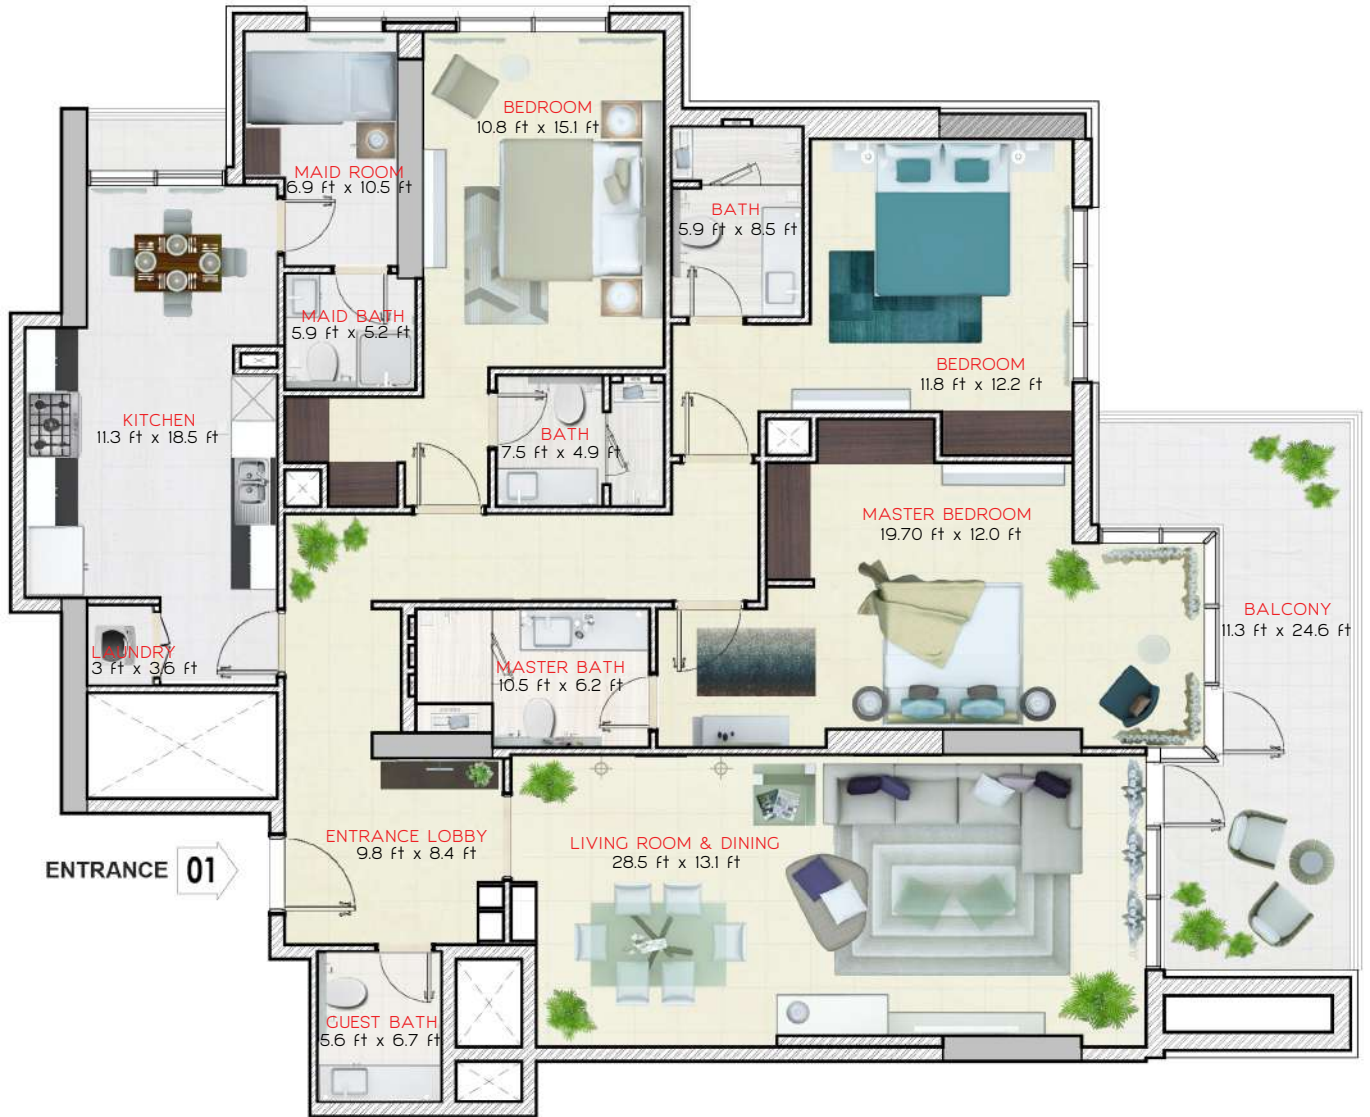

BAHWAN TOWER

Three Bedroom

Unit Type: 01

Floor: 02 – 12

14 – 16

Unit Area (Sqft.): 1,935

Balcony Area (Sqft.): 239

Total Area (Sqft.): 2,174