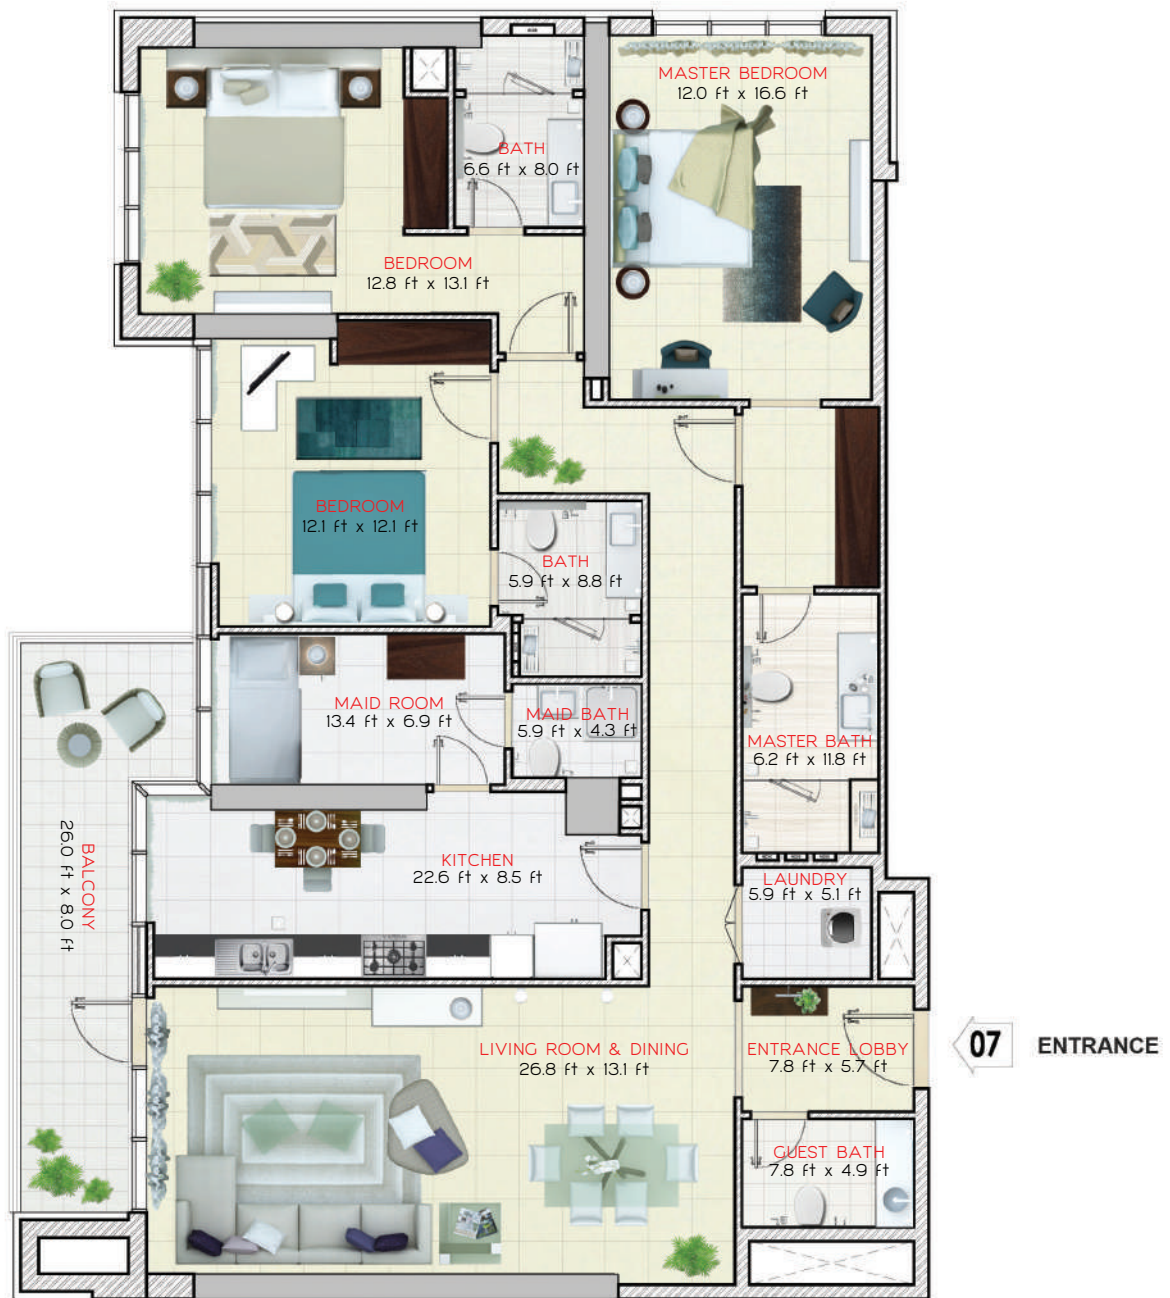

# BAHWAN TOWER

One Bedroom

Unit Type: 03

Floor: 02 – 12

14 – 16

Unit Area (Sqft.): 1,020

Balcony Area (Sqft.): 61

Total Area (Sqft.): 1,081

# BAHWAN TOWER

One Bedroom

Unit Type: 04

Floor: 02 - 12

14 - 16

Unit Area (Sqft.): 976

Balcony Area (Sqft.): 76

Total Area (Sqft.): 1,052

# BAHWAN TOWER

Three Bedroom

Unit Type: 01

Floor: 02 – 12

14 – 16

Unit Area (Sqft.): 1,935

Balcony Area (Sqft.): 239

Total Area (Sqft.): 2,174

# BAHWAN TOWER

Three Bedroom  
 Unit Type: 07  
 Floor: 02 – 12  
 14 – 16  
 Unit Area (Sqft.): 1,883  
 Balcony Area (Sqft.): 168  
 Total Area (Sqft.): 2,051