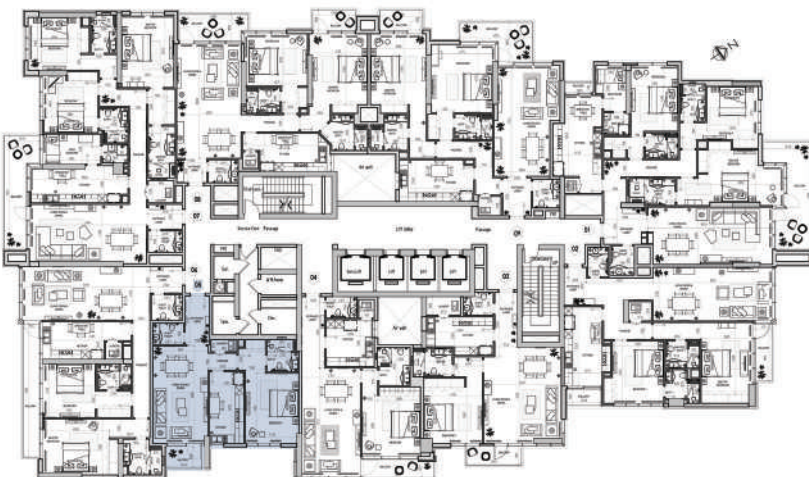

# BAHWAN TOWER

One Bedroom

Unit Type: 03

Floor: 02 – 12

14 – 16

Unit Area (Sqft.): 1,020

Balcony Area (Sqft.): 61

Total Area (Sqft.): 1,081

# BAHWAN TOWER

One Bedroom

Unit Type: 04

Floor: 02 - 12

14 - 16

Unit Area (Sqft.): 976

Balcony Area (Sqft.): 76

Total Area (Sqft.): 1,052

# BAHWAN TOWER

One Bedroom

Unit Type: 05

Floor: 02 – 12

14 – 16

Unit Area (Sqft.): 928

Balcony Area (Sqft.): 54

Total Area (Sqft.): 982

# BAHWAN TOWER

Two Bedroom

Unit Type: 06

Floor: 02 - 12

14 - 16

Unit Area (Sqft.): 1399

Balcony Area (Sqft.): 130

Total Area (Sqft.): 1,529