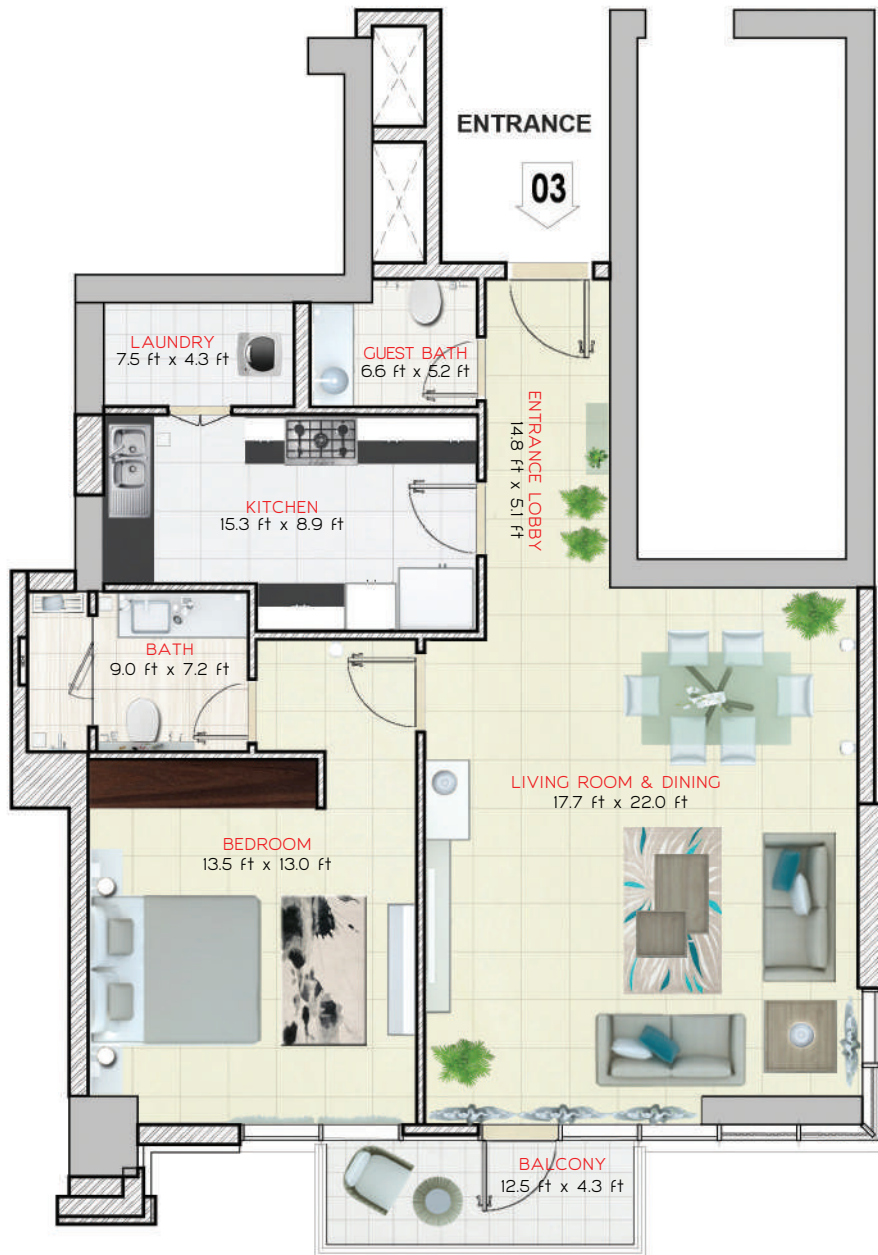

# BAHWAN TOWER

One Bedroom

Unit Type: 03

Floor: 02 – 12

14 – 16

Unit Area (Sqft.): 1,020

Balcony Area (Sqft.): 61

Total Area (Sqft.): 1,081

# BAHWAN TOWER

One Bedroom

Unit Type: 04

Floor: 02 - 12

14 - 16

Unit Area (Sqft.): 976

Balcony Area (Sqft.): 76

Total Area (Sqft.): 1,052

# BAHWAN TOWER

One Bedroom

Unit Type: 05

Floor: 02 – 12

14 – 16

Unit Area (Sqft.): 928

Balcony Area (Sqft.): 54

Total Area (Sqft.): 982

# BAHWAN TOWER

Two Bedroom

Unit Type: 06

Floor: 02 - 12

14 - 16

Unit Area (Sqft.): 1399

Balcony Area (Sqft.): 130

Total Area (Sqft.): 1,529