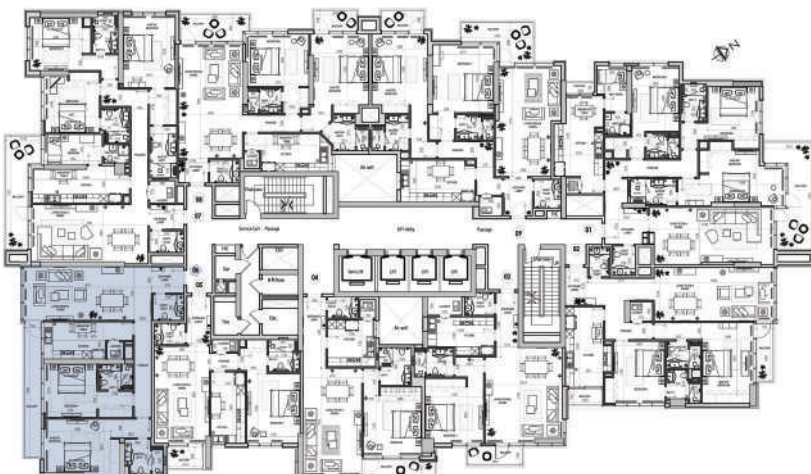

# BAHWAN TOWER

One Bedroom

Unit Type: 03

Floor: 02 – 12

14 – 16

Unit Area (Sqft.): 1,020

Balcony Area (Sqft.): 61

Total Area (Sqft.): 1,081

# BAHWAN TOWER

One Bedroom

Unit Type: 04

Floor: 02 - 12

14 - 16

Unit Area (Sqft.): 976

Balcony Area (Sqft.): 76

Total Area (Sqft.): 1,052

# BAHWAN TOWER

One Bedroom

Unit Type: 05

Floor: 02 – 12

14 – 16

Unit Area (Sqft.): 928

Balcony Area (Sqft.): 54

Total Area (Sqft.): 982

# BAHWAN TOWER

Two Bedroom

Unit Type: 06

Floor: 02 - 12

14 - 16

Unit Area (Sqft.): 1399

Balcony Area (Sqft.): 130

Total Area (Sqft.): 1,529