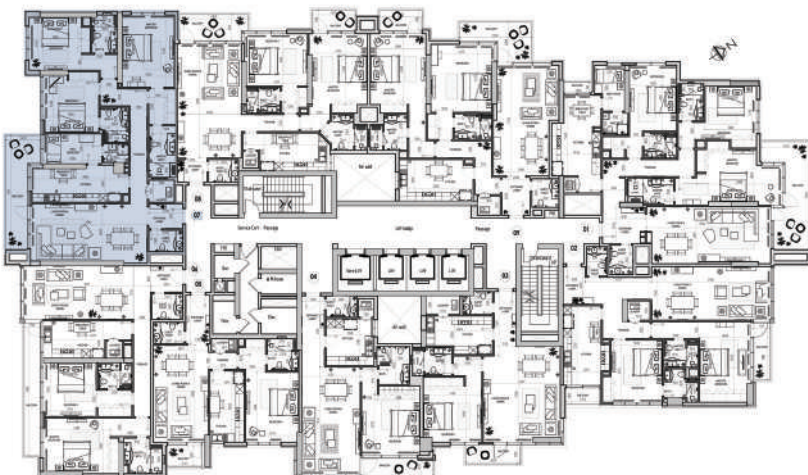

BAHWAN TOWER

Three Bedroom
Unit Type: 07
Floor: 02 – 12
14 – 16
Unit Area (Sqft.): 1,883
Balcony Area (Sqft.): 168
Total Area (Sqft.): 2,051