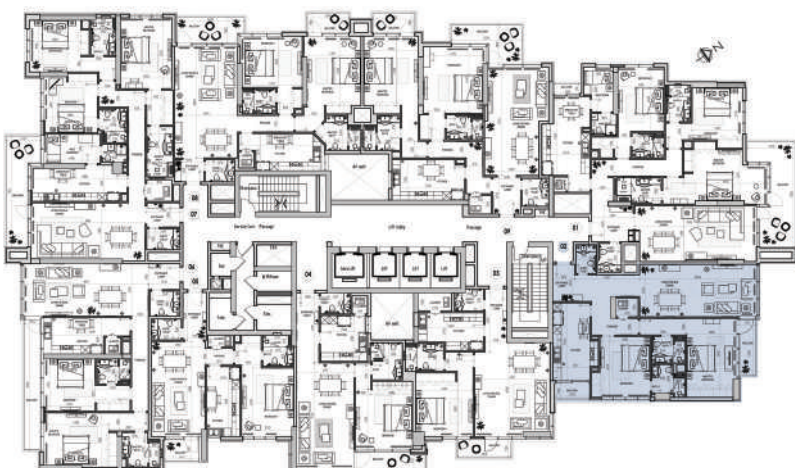

# BAHWAN TOWER

One Bedroom

Unit Type: 04

Floor: 02 - 12

14 - 16

Unit Area (Sqft.): 976

Balcony Area (Sqft.): 76

Total Area (Sqft.): 1,052

# BAHWAN TOWER

One Bedroom

Unit Type: 05

Floor: 02 – 12

14 – 16

Unit Area (Sqft.): 928

Balcony Area (Sqft.): 54

Total Area (Sqft.): 982

# BAHWAN TOWER

Two Bedroom

Unit Type: 06

Floor: 02 - 12

14 - 16

Unit Area (Sqft.): 1399

Balcony Area (Sqft.): 130

Total Area (Sqft.): 1,529

# BAHWAN TOWER

Two Bedroom

Unit Type: 02

Floor: 02 – 12

14 – 16

Unit Area (Sqft.): 1,426

Balcony Area (Sqft.): 92

Total Area (Sqft.): 1,518