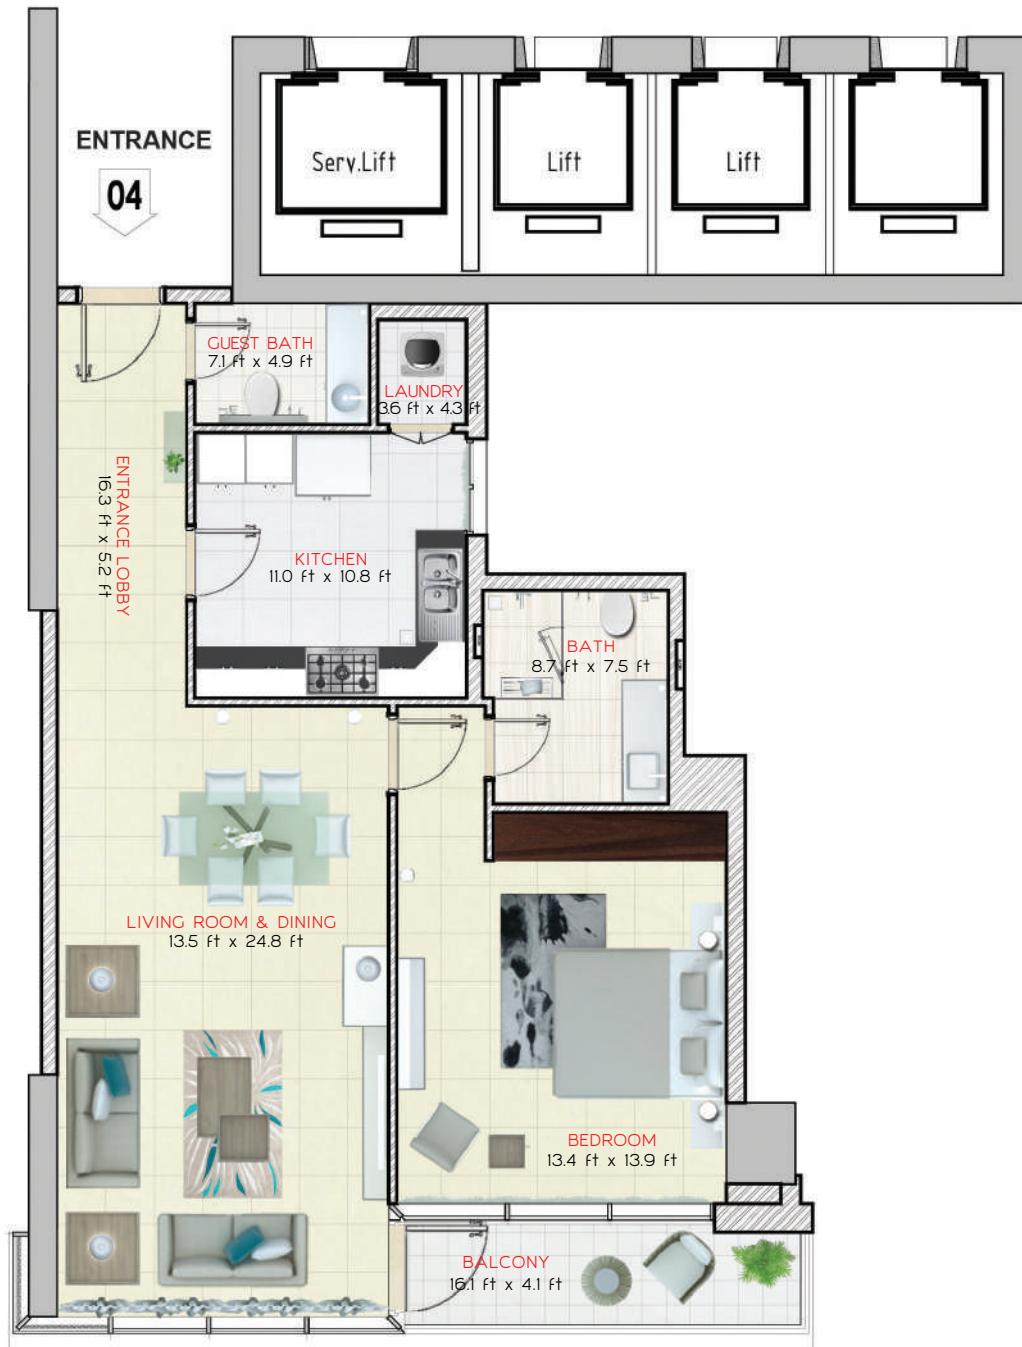

# BAHWAN TOWER

One Bedroom

Unit Type: 03

Floor: 02 – 12

14 – 16

Unit Area (Sqft.): 1,020

Balcony Area (Sqft.): 61

Total Area (Sqft.): 1,081

# BAHWAN TOWER

One Bedroom

Unit Type: 04

Floor: 02 - 12

14 - 16

Unit Area (Sqft.): 976

Balcony Area (Sqft.): 76

Total Area (Sqft.): 1,052

# BAHWAN TOWER

One Bedroom

Unit Type: 05

Floor: 02 – 12

14 – 16

Unit Area (Sqft.): 928

Balcony Area (Sqft.): 54

Total Area (Sqft.): 982

# BAHWAN TOWER

Two Bedroom

Unit Type: 06

Floor: 02 - 12

14 - 16

Unit Area (Sqft.): 1399

Balcony Area (Sqft.): 130

Total Area (Sqft.): 1,529