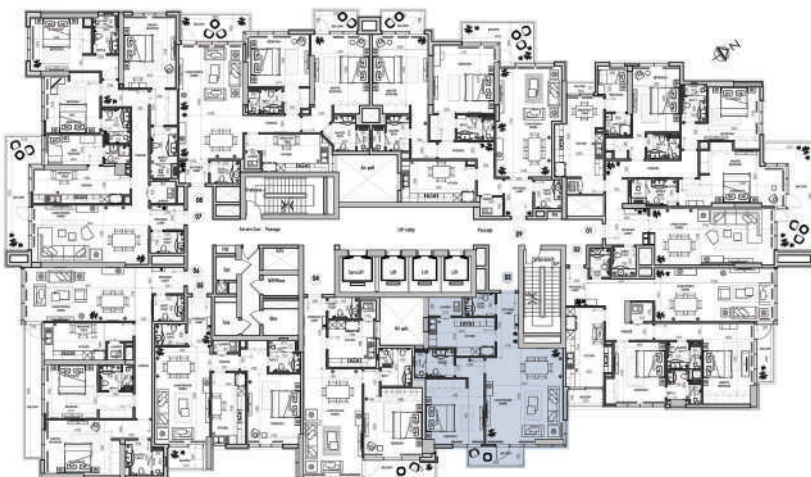

# BAHWAN TOWER

One Bedroom

Unit Type: 03

Floor: 02 – 12

14 – 16

Unit Area (Sqft.): 1,020

Balcony Area (Sqft.): 61

Total Area (Sqft.): 1,081

# BAHWAN TOWER

One Bedroom

Unit Type: 04

Floor: 02 - 12

14 - 16

Unit Area (Sqft.): 976

Balcony Area (Sqft.): 76

Total Area (Sqft.): 1,052

# BAHWAN TOWER

One Bedroom

Unit Type: 05

Floor: 02 – 12

14 – 16

Unit Area (Sqft.): 928

Balcony Area (Sqft.): 54

Total Area (Sqft.): 982

# BAHWAN TOWER

Two Bedroom

Unit Type: 06

Floor: 02 - 12

14 - 16

Unit Area (Sqft.): 1399

Balcony Area (Sqft.): 130

Total Area (Sqft.): 1,529