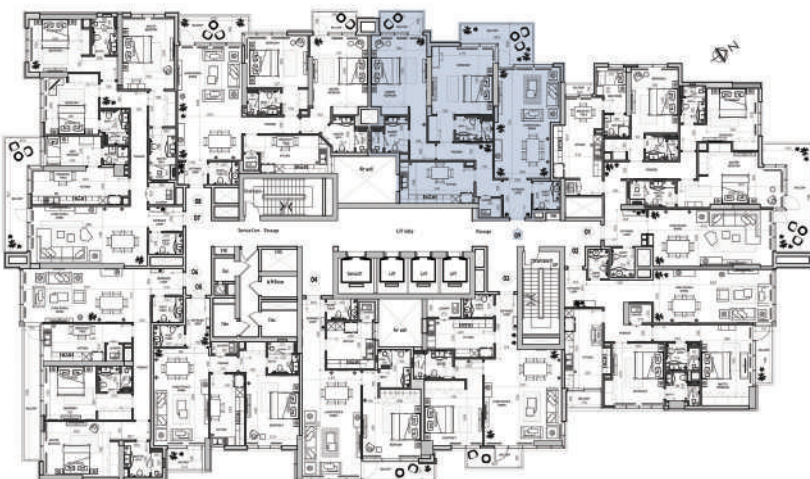

Two Bedroom

Unit Type: 09

Floor: 02 – 12

14 – 16

Unit Area (Sqft.): 1,526

Balcony Area (Sqft.): 173

Total Area (Sqft.): 1,699