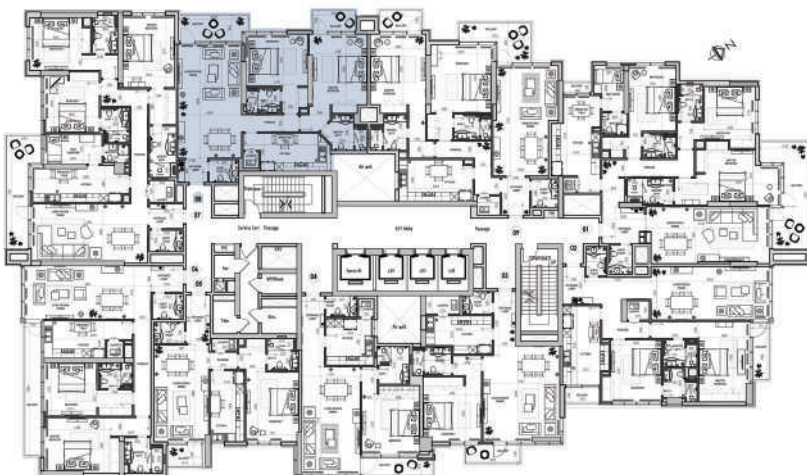

# BAHWAN TOWER

One Bedroom

Unit Type: 05

Floor: 02 – 12

14 – 16

Unit Area (Sqft.): 928

Balcony Area (Sqft.): 54

Total Area (Sqft.): 982

# BAHWAN TOWER

Two Bedroom

Unit Type: 06

Floor: 02 - 12

14 - 16

Unit Area (Sqft.): 1399

Balcony Area (Sqft.): 130

Total Area (Sqft.): 1,529

# BAHWAN TOWER

Two Bedroom

Unit Type: 02

Floor: 02 – 12

14 – 16

Unit Area (Sqft.): 1,426

Balcony Area (Sqft.): 92

Total Area (Sqft.): 1,518

# BAHWAN TOWER

Two Bedroom

Unit Type: 08

Floor: 02 – 12

14 – 16

Unit Area (Sqft.): 1,395

Balcony Area (Sqft.): 158

Total Area (Sqft.): 1,553