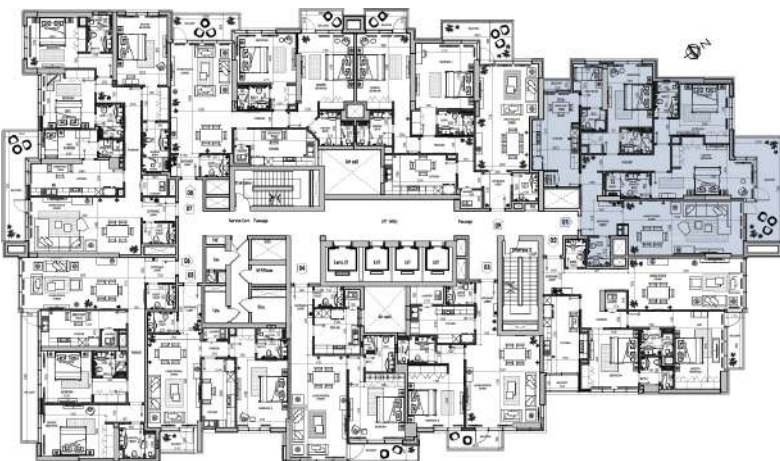

BAHWAN TOWER

Three Bedroom

Unit Type: 01

Floor: 02 – 12

14 – 16

Unit Area (Sqft.): 1,935

Balcony Area (Sqft.): 239

Total Area (Sqft.): 2,174