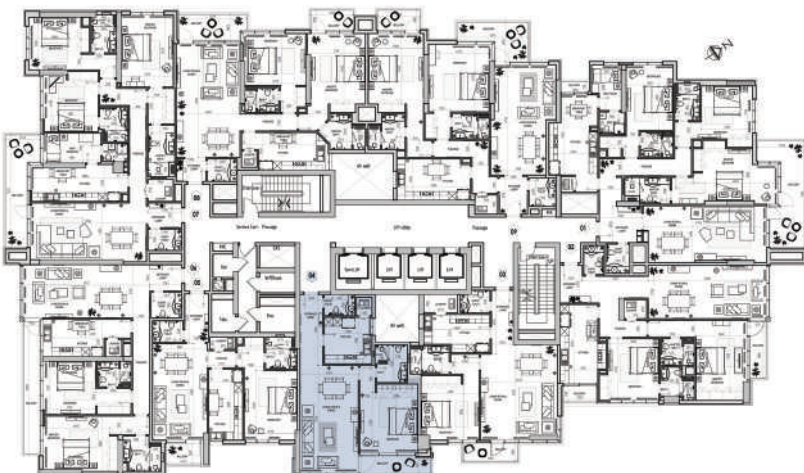

# BAHWAN TOWER

One Bedroom

Unit Type: 03

Floor: 02 – 12

14 – 16

Unit Area (Sqft.): 1,020

Balcony Area (Sqft.): 61

Total Area (Sqft.): 1,081

# BAHWAN TOWER

One Bedroom

Unit Type: 04

Floor: 02 - 12

14 - 16

Unit Area (Sqft.): 976

Balcony Area (Sqft.): 76

Total Area (Sqft.): 1,052

# BAHWAN TOWER

One Bedroom

Unit Type: 05

Floor: 02 – 12

14 – 16

Unit Area (Sqft.): 928

Balcony Area (Sqft.): 54

Total Area (Sqft.): 982