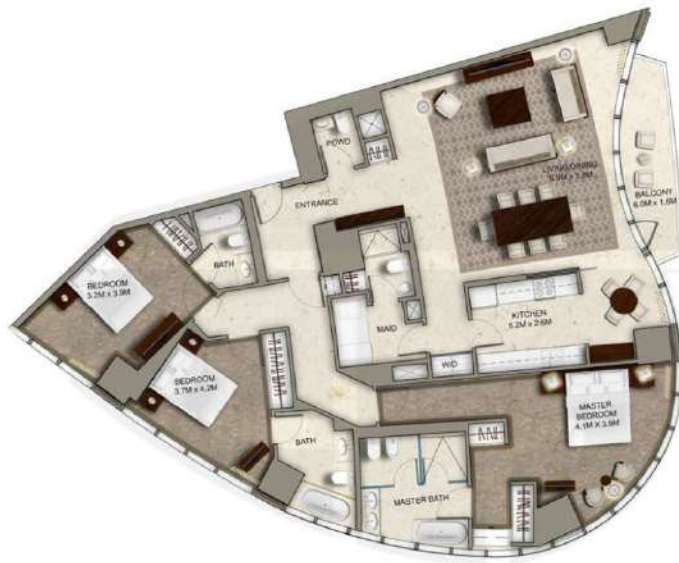

SUITE AREA:	178.26 SQ.M (1918.8 SQ.FT)
BALCONY AREA:	7.52 SQ.M (80.9 SQ.FT)
TOTAL AREA:	185.78 SQ.M (1999.7 SQ.FT)

THE ADDRESS
RESIDENCE

SKY VIEW

3 Bedroom

UNIT 03
LEVELS 44, 45 AND 46

TOWER 2

SUITE AREA:	186.04 SQ.M (2002.5 SQ.FT)
BALCONY AREA:	34.61 SQ.M (372.5 SQ.FT)
TOTAL AREA:	220.65 SQ.M (2375.0 SQ.FT)

THE ADDRESS RESIDENCE

SKY VIEW

3 Bedroom

UNIT 04
LEVELS 17, 18, 19, 20,
21, 22, 23, 24, 25, 26,
27, 28, 29, 30, 31, 32,
33, 34, 35, 36, 37, 38,
39, 40, 41, 42 AND 43

TOWER 2

SUITE AREA:	186.15 SQ.M (2003.7 SQ.FT)
BALCONY AREA:	34.62 SQ.M (372.6 SQ.FT)
TOTAL AREA:	220.77 SQ.M (2376.3 SQ.FT)

THE ADDRESS
RESIDENCE

SKY VIEW

3 Bedroom

UNIT 06
LEVELS 17, 18, 19, 20,
21, 22, 23, 24, 25, 26,
27, 28, 29, 30, 31, 32,
33, 34, 35, 36, 37, 38,
39, 40, 41, 42 AND 43

BURJ KHALIFA

TOWER 2

SUITE AREA:	178.23 SQ.M (1918.5 SQ.FT)
BALCONY AREA:	7.52 SQ.M (80.9 SQ.FT)
TOTAL AREA:	185.75 SQ.M (1999.4 SQ.FT)

THE ADDRESS
RESIDENCE

SKY VIEW

4 Bedroom

UNIT 04
LEVELS 44, 45 AND 46

BURJ KHALIFA

N

TOWER 2

SUITE AREA:	209.06 SQ.M (2250.3 SQ.FT)
BALCONY AREA:	23.28 SQ.M (250.6 SQ.FT)
TOTAL AREA:	232.34 SQ.M (2500.9 SQ.FT)