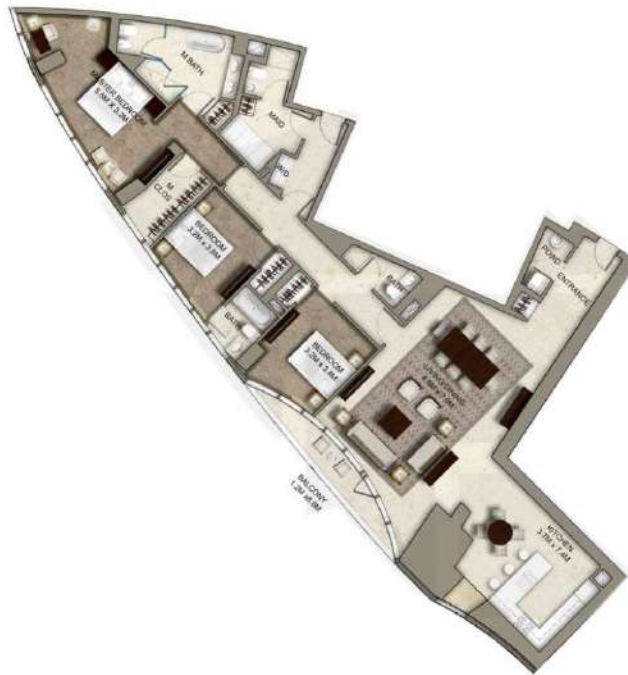

THE ADDRESS
RESIDENCE

SKY VIEW

2 Bedroom

UNIT 03
LEVELS 17, 18, 19, 20,
21, 22, 23, 24, 25, 26,
27, 28, 29, 30, 31, 32,
33, 34, 35, 36, 37, 38,
39, 40, 41, 42 AND 43

BURJ KHALIFA

TOWER 2

SUITE AREA:	139.67 SQ.M (1503.4 SQ.FT)
BALCONY AREA:	15.77 SQ.M (169.7 SQ.FT)
TOTAL AREA:	155.44 SQ.M (1673.1 SQ.FT)

THE ADDRESS
RESIDENCE

SKY VIEW

3 Bedroom

UNIT 01
LEVELS 44, 45 AND 46

BURJ KHALIFA

N

TOWER 2

SUITE AREA:	193.41 SQ.M (2081.8 SQ.FT)
BALCONY AREA:	6.71 SQ.M (72.2 SQ.FT)
TOTAL AREA:	200.12 SQ.M (2154.0 SQ.FT)

THE ADDRESS RESIDENCE

SKY VIEW

3 Bedroom

UNIT 02
LEVELS 17, 18, 19, 20,
21, 22, 23, 24, 25, 26,
27, 28, 29, 30, 31, 32,
33, 34, 35, 36, 37, 38,
39, 40, 41, 42 AND 43

BURJ KHALIFA

N

TOWER 2

EMAAR

SUITE AREA:	178.26 SQ.M (1918.8 SQ.FT)
BALCONY AREA:	7.52 SQ.M (80.9 SQ.FT)
TOTAL AREA:	185.78 SQ.M (1999.7 SQ.FT)

THE ADDRESS
RESIDENCE

SKY VIEW

3 Bedroom

UNIT 03
LEVELS 44, 45 AND 46

TOWER 2

SUITE AREA:	186.04 SQ.M (2002.5 SQ.FT)
BALCONY AREA:	34.61 SQ.M (372.5 SQ.FT)
TOTAL AREA:	220.65 SQ.M (2375.0 SQ.FT)