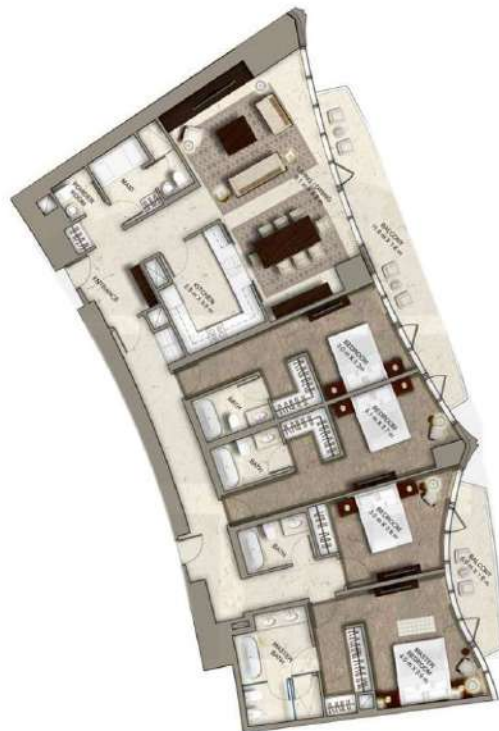

THE ADDRESS
RESIDENCE

S K Y V I E W

1 Bedroom

UNIT 07
LEVELS 17, 18, 19, 20,
21, 22, 23, 24, 25, 26,
27, 28, 29, 30, 31, 32,
33, 34, 35, 36, 37, 38,
39, 40, 41, 42 AND 43

BURJ KHALIFA

N

TOWER 2

SUITE AREA:	90.77 SQ.M (977.0 SQ.FT)
BALCONY AREA:	6.72 SQ.M (72.3 SQ.FT)
TOTAL AREA:	97.49 SQ.M (1049.3 SQ.FT)

THE ADDRESS
RESIDENCE

SKY VIEW

3 Bedroom

UNIT 06
LEVELS 17, 18, 19, 20,
21, 22, 23, 24, 25, 26,
27, 28, 29, 30, 31, 32,
33, 34, 35, 36, 37, 38,
39, 40, 41, 42 AND 43

BURJ KHALIFA

TOWER 2

SUITE AREA:	178.23 SQ.M (1918.5 SQ.FT)
BALCONY AREA:	7.52 SQ.M (80.9 SQ.FT)
TOTAL AREA:	185.75 SQ.M (1999.4 SQ.FT)

THE ADDRESS
RESIDENCE

SKY VIEW

4 Bedroom

UNIT 04
LEVELS 44, 45 AND 46

BURJ KHALIFA

N

TOWER 2

SUITE AREA:	209.06 SQ.M (2250.3 SQ.FT)
BALCONY AREA:	23.28 SQ.M (250.6 SQ.FT)
TOTAL AREA:	232.34 SQ.M (2500.9 SQ.FT)

THE ADDRESS
RESIDENCE

SKY VIEW

4 Bedroom

UNIT 05
LEVELS 44, 45 AND 46

BURJ KHALIFA

N

TOWER 2

EMAAR