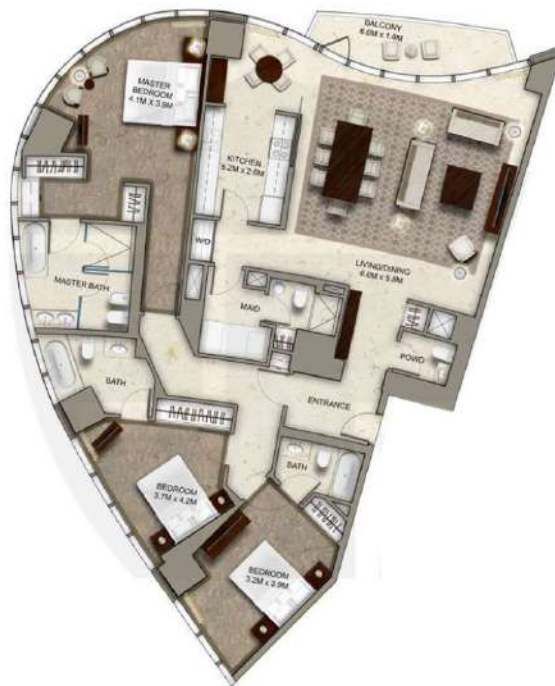

THE ADDRESS
RESIDENCE

SKY VIEW

2 Bedroom

UNIT 03
LEVELS 17, 18, 19, 20,
21, 22, 23, 24, 25, 26,
27, 28, 29, 30, 31, 32,
33, 34, 35, 36, 37, 38,
39, 40, 41, 42 AND 43

BURJ KHALIFA

TOWER 2

SUITE AREA:	139.67 SQ.M (1503.4 SQ.FT)
BALCONY AREA:	15.77 SQ.M (169.7 SQ.FT)
TOTAL AREA:	155.44 SQ.M (1673.1 SQ.FT)

THE ADDRESS
RESIDENCE

SKY VIEW

3 Bedroom

UNIT 01
LEVELS 44, 45 AND 46

BURJ KHALIFA

N

TOWER 2

SUITE AREA:	193.41 SQ.M (2081.8 SQ.FT)
BALCONY AREA:	6.71 SQ.M (72.2 SQ.FT)
TOTAL AREA:	200.12 SQ.M (2154.0 SQ.FT)

THE ADDRESS RESIDENCE

SKY VIEW

3 Bedroom

UNIT 02
LEVELS 17, 18, 19, 20,
21, 22, 23, 24, 25, 26,
27, 28, 29, 30, 31, 32,
33, 34, 35, 36, 37, 38,
39, 40, 41, 42 AND 43

BURJ KHALIFA

N

TOWER 2

EMAAR

SUITE AREA:	178.26 SQ.M (1918.8 SQ.FT)
BALCONY AREA:	7.52 SQ.M (80.9 SQ.FT)
TOTAL AREA:	185.78 SQ.M (1999.7 SQ.FT)

THE ADDRESS
RESIDENCE

SKY VIEW

3 Bedroom

UNIT 03
LEVELS 44, 45 AND 46

TOWER 2

SUITE AREA:	186.04 SQ.M (2002.5 SQ.FT)
BALCONY AREA:	34.61 SQ.M (372.5 SQ.FT)
TOTAL AREA:	220.65 SQ.M (2375.0 SQ.FT)