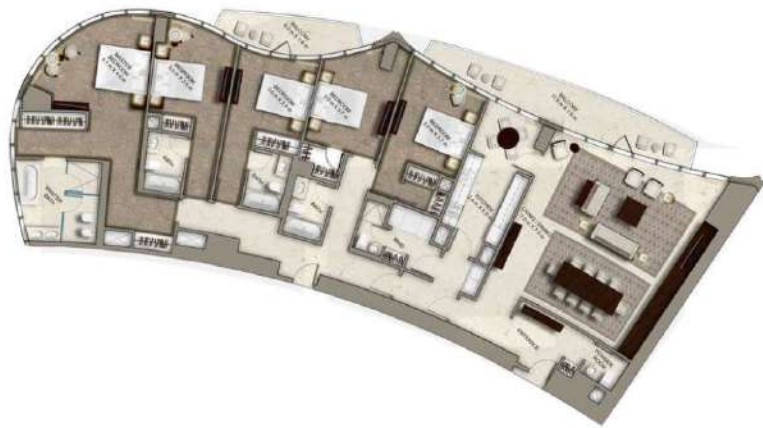

THE ADDRESS
RESIDENCE

SKY VIEW

4 Bedroom

UNIT 05
LEVELS 44, 45 AND 46

BURJ KHALIFA

N

TOWER 2

EMAAR

SUITE AREA:	189.15 SQ.M (2036.0 SQ.FT)
BALCONY AREA:	12.51 SQ.M (134.7 SQ.FT)
TOTAL AREA:	201.66 SQ.M (2170.7 SQ.FT)

THE ADDRESS
RESIDENCE

S K Y V I E W

5 Bedroom

UNIT 02
LEVELS 44, 45 AND 46

TOWER 2

SUITE AREA:	262.66 SQ.M (2827.2 SQ.FT)
BALCONY AREA:	23.28 SQ.M (250.6 SQ.FT)
TOTAL AREA:	285.94 SQ.M (3077.8 SQ.FT)