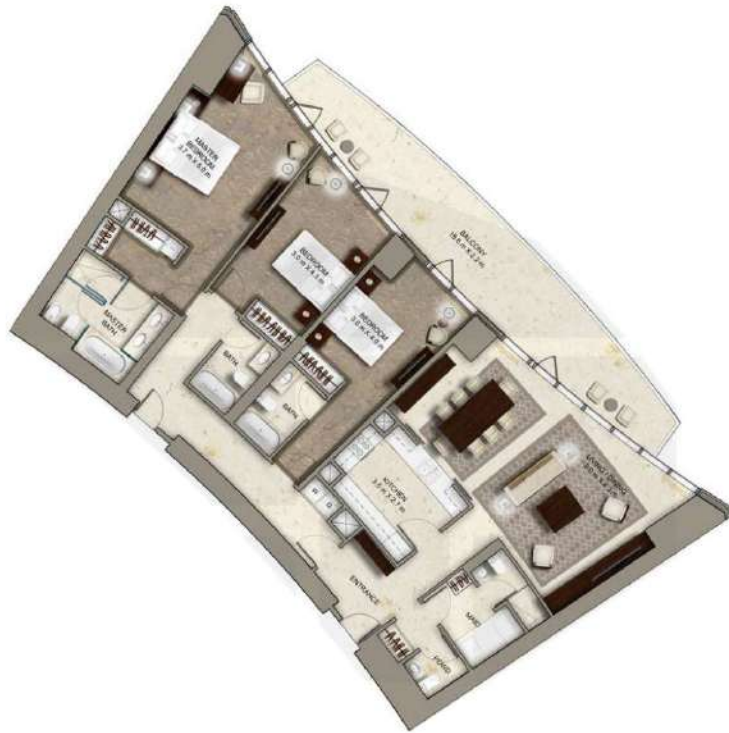

THE ADDRESS
RESIDENCE

SKY VIEW

3 Bedroom

UNIT 01
LEVELS 44, 45 AND 46

BURJ KHALIFA

N

TOWER 2

SUITE AREA:	193.41 SQ.M (2081.8 SQ.FT)
BALCONY AREA:	6.71 SQ.M (72.2 SQ.FT)
TOTAL AREA:	200.12 SQ.M (2154.0 SQ.FT)

SUITE AREA:	178.26 SQ.M (1918.8 SQ.FT)
BALCONY AREA:	7.52 SQ.M (80.9 SQ.FT)
TOTAL AREA:	185.78 SQ.M (1999.7 SQ.FT)

THE ADDRESS
RESIDENCE

SKY VIEW

3 Bedroom

UNIT 03
LEVELS 44, 45 AND 46

TOWER 2

SUITE AREA:	186.04 SQ.M (2002.5 SQ.FT)
BALCONY AREA:	34.61 SQ.M (372.5 SQ.FT)
TOTAL AREA:	220.65 SQ.M (2375.0 SQ.FT)

THE ADDRESS RESIDENCE

SKY VIEW

3 Bedroom

UNIT 04
LEVELS 17, 18, 19, 20,
21, 22, 23, 24, 25, 26,
27, 28, 29, 30, 31, 32,
33, 34, 35, 36, 37, 38,
39, 40, 41, 42 AND 43

TOWER 2

SUITE AREA:	186.15 SQ.M (2003.7 SQ.FT)
BALCONY AREA:	34.62 SQ.M (372.6 SQ.FT)
TOTAL AREA:	220.77 SQ.M (2376.3 SQ.FT)

THE ADDRESS
RESIDENCE

SKY VIEW

3 Bedroom

UNIT 06
LEVELS 17, 18, 19, 20,
21, 22, 23, 24, 25, 26,
27, 28, 29, 30, 31, 32,
33, 34, 35, 36, 37, 38,
39, 40, 41, 42 AND 43

BURJ KHALIFA

TOWER 2

SUITE AREA:	178.23 SQ.M (1918.5 SQ.FT)
BALCONY AREA:	7.52 SQ.M (80.9 SQ.FT)
TOTAL AREA:	185.75 SQ.M (1999.4 SQ.FT)