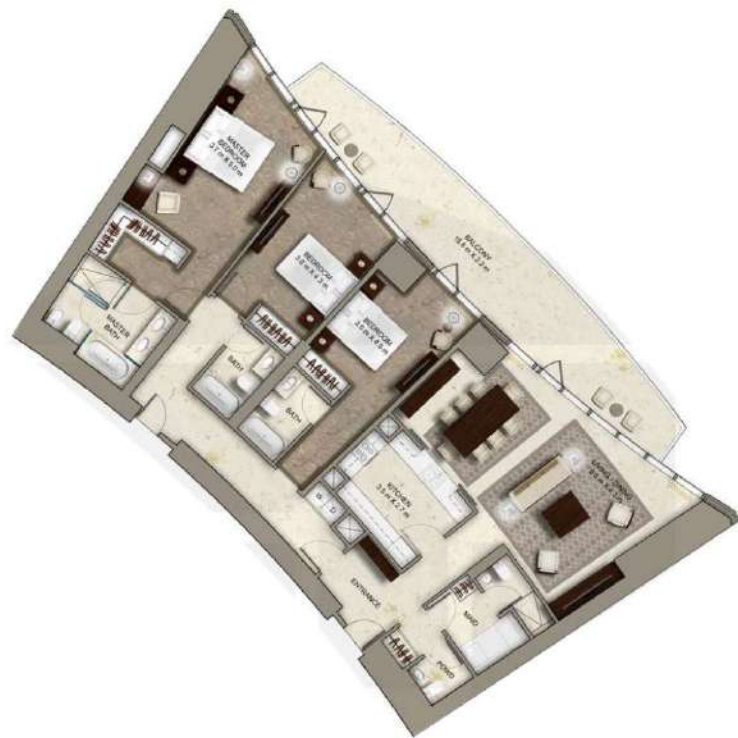

SUITE AREA:	178.26 SQ.M (1918.8 SQ.FT)
BALCONY AREA:	7.52 SQ.M (80.9 SQ.FT)
TOTAL AREA:	185.78 SQ.M (1999.7 SQ.FT)

THE ADDRESS
RESIDENCE

SKY VIEW

3 Bedroom

UNIT 03
LEVELS 44, 45 AND 46

TOWER 2

SUITE AREA:	186.04 SQ.M (2002.5 SQ.FT)
BALCONY AREA:	34.61 SQ.M (372.5 SQ.FT)
TOTAL AREA:	220.65 SQ.M (2375.0 SQ.FT)

THE ADDRESS RESIDENCE

SKY VIEW

3 Bedroom

UNIT 04
LEVELS 17, 18, 19, 20,
21, 22, 23, 24, 25, 26,
27, 28, 29, 30, 31, 32,
33, 34, 35, 36, 37, 38,
39, 40, 41, 42 AND 43

TOWER 2

SUITE AREA:	186.15 SQ.M (2003.7 SQ.FT)
BALCONY AREA:	34.62 SQ.M (372.6 SQ.FT)
TOTAL AREA:	220.77 SQ.M (2376.3 SQ.FT)

THE ADDRESS
RESIDENCE

SKY VIEW

3 Bedroom

UNIT 06
LEVELS 17, 18, 19, 20,
21, 22, 23, 24, 25, 26,
27, 28, 29, 30, 31, 32,
33, 34, 35, 36, 37, 38,
39, 40, 41, 42 AND 43

BURJ KHALIFA

TOWER 2

SUITE AREA:	178.23 SQ.M (1918.5 SQ.FT)
BALCONY AREA:	7.52 SQ.M (80.9 SQ.FT)
TOTAL AREA:	185.75 SQ.M (1999.4 SQ.FT)

THE ADDRESS
RESIDENCE

SKY VIEW

4 Bedroom

UNIT 04
LEVELS 44, 45 AND 46

BURJ KHALIFA

N

TOWER 2

SUITE AREA:	209.06 SQ.M (2250.3 SQ.FT)
BALCONY AREA:	23.28 SQ.M (250.6 SQ.FT)
TOTAL AREA:	232.34 SQ.M (2500.9 SQ.FT)