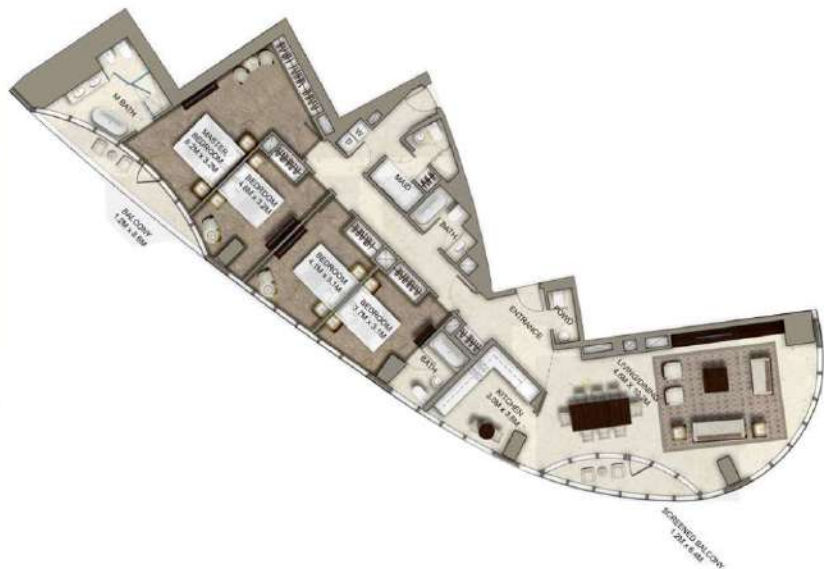

THE ADDRESS
RESIDENCE

SKY VIEW

4 Bedroom

UNIT 04
LEVELS 44, 45 AND 46

BURJ KHALIFA

N

TOWER 2

SUITE AREA:	209.06 SQ.M (2250.3 SQ.FT)
BALCONY AREA:	23.28 SQ.M (250.6 SQ.FT)
TOTAL AREA:	232.34 SQ.M (2500.9 SQ.FT)

THE ADDRESS
RESIDENCE

SKY VIEW

4 Bedroom

UNIT 05
LEVELS 44, 45 AND 46

BURJ KHALIFA

N

TOWER 2

EMAAR

SUITE AREA:	189.15 SQ.M (2036.0 SQ.FT)
BALCONY AREA:	12.51 SQ.M (134.7 SQ.FT)
TOTAL AREA:	201.66 SQ.M (2170.7 SQ.FT)

THE ADDRESS
RESIDENCE

S K Y V I E W

5 Bedroom

UNIT 02
LEVELS 44, 45 AND 46

TOWER 2

SUITE AREA:	262.66 SQ.M (2827.2 SQ.FT)
BALCONY AREA:	23.28 SQ.M (250.6 SQ.FT)
TOTAL AREA:	285.94 SQ.M (3077.8 SQ.FT)