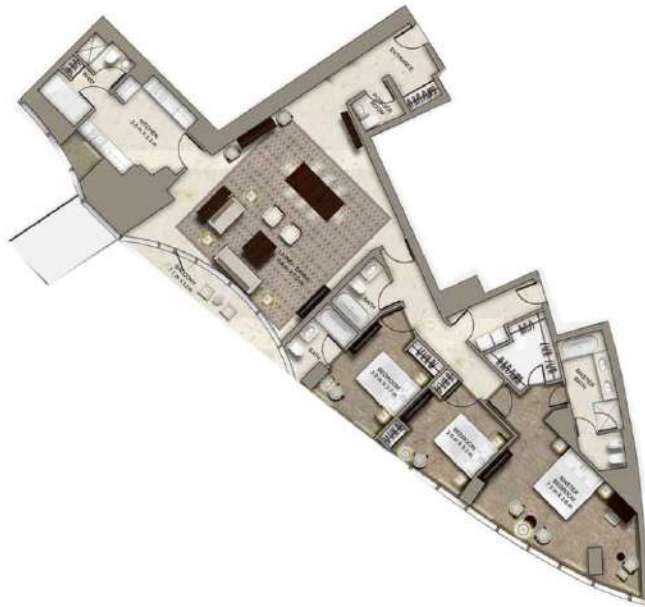

THE ADDRESS  
RESIDENCE

SKY VIEW

3 Bedroom

UNIT 05  
LEVELS 4, 5, 6, 7, 8, 9,  
10, 11, 12, 13, 14 AND  
15

UNIT 04  
LEVELS 17, 18, 19, 20,  
21, 22, 23, 24, 25, 26,  
27, 28, 29, 30, 31, 32,  
33, 34, 35, 36, 37, 38,  
39, 40, 41, 42 AND 43

N

TOWER 1

SUITE AREA:	188 SQ.M (2023.6 SQ.FT)
BALCONY AREA:	32 SQ.M (344.4 SQ.FT)
TOTAL AREA:	220 SQ.M (2368.0 SQ.FT)

THE ADDRESS  
RESIDENCE

SKY VIEW

3 Bedroom

UNIT 05  
LEVELS 44, 45 AND 46

N

TOWER 1

SUITE AREA:	193 SQM (2077 SQ.FT)
BALCONY AREA:	8 SQM (86.6 SQ.FT)
TOTAL AREA:	201 SQ.M (2163.6 SQ.FT)

THE ADDRESS  
RESIDENCE

SKY VIEW

4 Bedroom

UNIT 01  
LEVELS 44, 45 AND 46

TOWER 1

SUITE AREA:	246 SQ.M (2648 SQ.FT)
BALCONY AREA:	10 SQ.M (107 SQ.FT)
TOTAL AREA:	256 SQ.M ( 2755 SQ.FT)

THE ADDRESS  
RESIDENCE

SKY VIEW

*4 Bedroom*

UNIT 02  
LEVELS 44, 45 AND 46

N

TOWER 1

SUITE AREA:	212 SQ.M (2282.0 SQ.FT)
BALCONY AREA:	26 SQ.M (279.9 SQ.FT)
TOTAL AREA:	237 SQ.M (2561.9 SQ.FT)

THE ADDRESS  
RESIDENCE