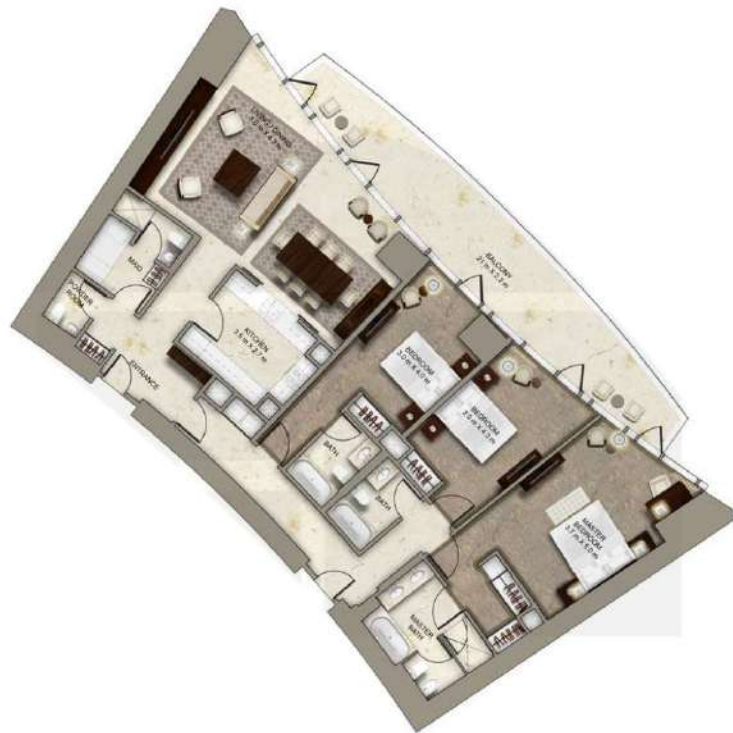

N

TOWER 1

SUITE AREA:	188 SQ.M (2023.6 SQ.FT)
BALCONY AREA:	32 SQ.M (344.4 SQ.FT)
TOTAL AREA:	220 SQ.M (2368.0 SQ.FT)

THE ADDRESS  
RESIDENCE

SKY VIEW

3 Bedroom

UNIT 05  
LEVELS 44, 45 AND 46

N

THE ADDRESS  
RESIDENCE

SKY VIEW

*4 Bedroom*

UNIT 02  
LEVELS 44, 45 AND 46

N

TOWER 1

SUITE AREA:	212 SQ.M (2282.0 SQ.FT)
BALCONY AREA:	26 SQ.M (279.9 SQ.FT)
TOTAL AREA:	237 SQ.M (2561.9 SQ.FT)

THE ADDRESS  
RESIDENCE

TOWER 1

SUITE AREA:	142 SQ.M (1528.5 SQ.FT)
BALCONY AREA:	17 SQ.M (183.0 SQ.FT)
TOTAL AREA:	159 SQ.M (1711.5 SQ.FT)

THE ADDRESS  
RESIDENCE

SKY VIEW

3 Bedroom

UNITS 02 AND 06  
LEVELS 17, 18, 19, 20,  
21, 22, 23, 24, 25, 26,  
27, 28, 29, 30, 31, 32,  
33, 34, 35, 36, 37, 38,  
39, 40, 41, 42 AND 43

TOWER 1

SUITE AREA:	180 SQ.M (1937.5 SQ.FT)
BALCONY AREA:	8 SQ.M (86.1 SQ.FT)
TOTAL AREA:	188 SQ.M (2023.6 SQ.FT)

THE ADDRESS  
RESIDENCE

S K Y V I E W

*3 Bedroom*

UNIT 03  
LEVELS 44, 45, AND 46

TOWER 1

SUITE AREA:	188 SQ.M (2023.6 SQ.FT)
BALCONY AREA:	33 SQ.M (355.2 SQ.FT)
TOTAL AREA:	221 SQ.M (2378.8 SQ.FT)