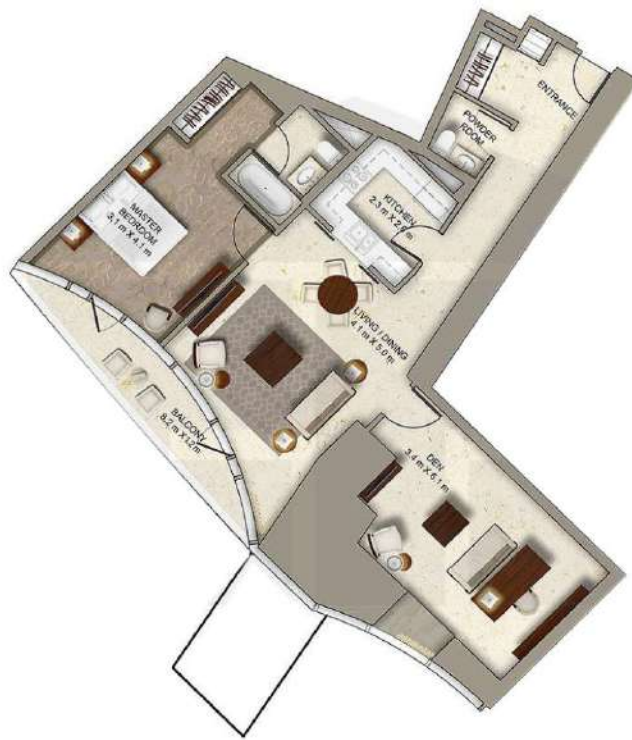

THE ADDRESS  
RESIDENCE

SKY VIEW

*4 Bedroom*

UNIT 02  
LEVELS 44, 45 AND 46

N

TOWER 1

SUITE AREA:	212 SQ.M (2282.0 SQ.FT)
BALCONY AREA:	26 SQ.M (279.9 SQ.FT)
TOTAL AREA:	237 SQ.M (2561.9 SQ.FT)

THE ADDRESS  
RESIDENCE

1 Bedroom

UNITS 02 AND 08  
LEVELS 4, 5, 6, 7, 8, 9,  
10, 11, 12, 13, 14 AND  
15

TOWER 1

SUITE AREA:	82 SQ.M (882.6 SQ.FT)
BALCONY AREA:	0 SQ.M (0.0 SQ.FT)
TOTAL AREA:	82 SQ.M (882.6 SQ.FT)

THE ADDRESS  
RESIDENCE

S K Y V I E W

*1 Bedroom + Den*

UNITS 01 AND 09  
LEVELS 4, 5, 6, 7, 8, 9,  
10, 11, 12, 13, 14 AND  
15

N

TOWER 1

SUITE AREA:	103 SQ.M (1108.2 SQ.FT)
BALCONY AREA:	8 SQ.M (86.6 SQ.FT)
TOTAL AREA:	111 SQ.M (1194.8 SQ.FT)

## SKY VIEW