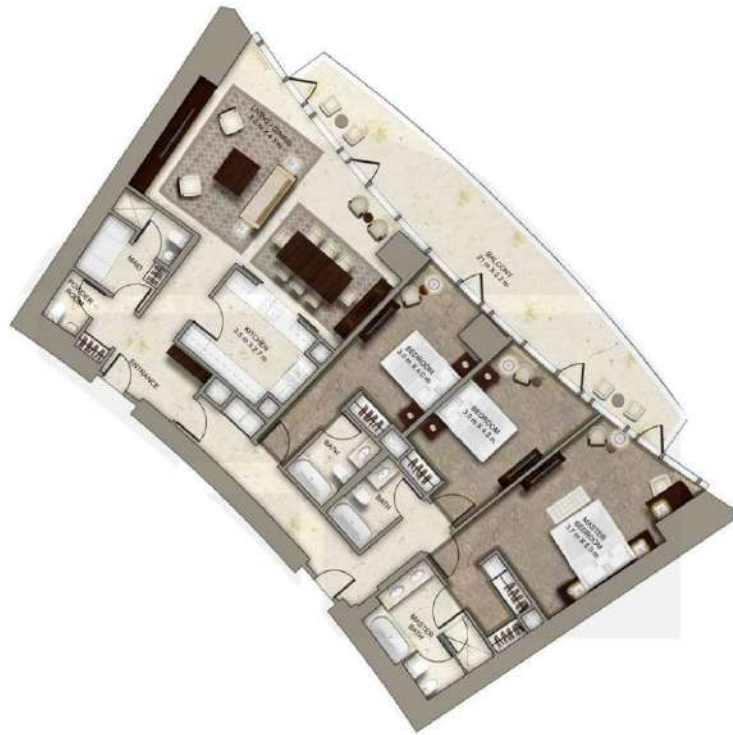

THE ADDRESS  
RESIDENCE

SKY VIEW

3 Bedroom

UNIT 05  
LEVELS 4, 5, 6, 7, 8, 9,  
10, 11, 12, 13, 14 AND  
15

UNIT 04  
LEVELS 17, 18, 19, 20,  
21, 22, 23, 24, 25, 26,  
27, 28, 29, 30, 31, 32,  
33, 34, 35, 36, 37, 38,  
39, 40, 41, 42 AND 43

N

TOWER 1

SUITE AREA:	188 SQ.M (2023.6 SQ.FT)
BALCONY AREA:	32 SQ.M (344.4 SQ.FT)
TOTAL AREA:	220 SQ.M (2368.0 SQ.FT)

THE ADDRESS  
RESIDENCE

SKY VIEW

3 Bedroom

UNIT 05  
LEVELS 44, 45 AND 46

N

TOWER 1

SUITE AREA:	193 SQM (2077 SQ.FT)
BALCONY AREA:	8 SQM (86.6 SQ.FT)
TOTAL AREA:	201 SQ.M (2163.6 SQ.FT)

THE ADDRESS  
RESIDENCE

SKY VIEW

4 Bedroom

UNIT 01  
LEVELS 44, 45 AND 46

TOWER 1

SUITE AREA:	246 SQ.M (2648 SQ.FT)
BALCONY AREA:	10 SQ.M (107 SQ.FT)
TOTAL AREA:	256 SQ.M ( 2755 SQ.FT)

THE ADDRESS  
RESIDENCE

SKY VIEW

*4 Bedroom*

UNIT 02  
LEVELS 44, 45 AND 46

N

TOWER 1

SUITE AREA:	212 SQ.M (2282.0 SQ.FT)
BALCONY AREA:	26 SQ.M (279.9 SQ.FT)
TOTAL AREA:	237 SQ.M (2561.9 SQ.FT)

THE ADDRESS  
RESIDENCE