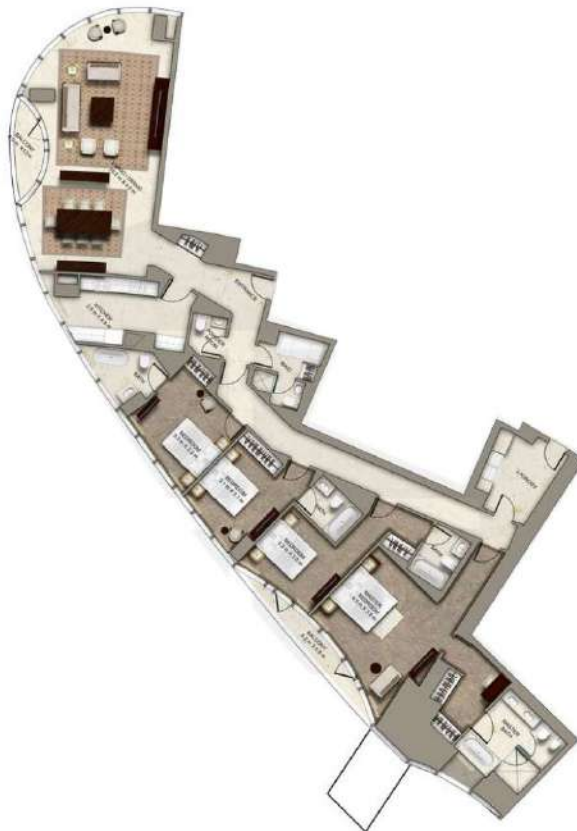

N

TOWER 1

SUITE AREA:	188 SQ.M (2023.6 SQ.FT)
BALCONY AREA:	32 SQ.M (344.4 SQ.FT)
TOTAL AREA:	220 SQ.M (2368.0 SQ.FT)

THE ADDRESS  
RESIDENCE

SKY VIEW

3 Bedroom

UNIT 05  
LEVELS 44, 45 AND 46

N

TOWER 1

SUITE AREA:	193 SQM (2077 SQ.FT)
BALCONY AREA:	8 SQM (86.6 SQ.FT)
TOTAL AREA:	201 SQ.M (2163.6 SQ.FT)

THE ADDRESS  
RESIDENCE

SKY VIEW

4 Bedroom

UNIT 01  
LEVELS 44, 45 AND 46

TOWER 1

SUITE AREA:	246 SQ.M (2648 SQ.FT)
BALCONY AREA:	10 SQ.M (107 SQ.FT)
TOTAL AREA:	256 SQ.M ( 2755 SQ.FT)

THE ADDRESS  
RESIDENCE

SKY VIEW

*4 Bedroom*

UNIT 02  
LEVELS 44, 45 AND 46

N

TOWER 1

SUITE AREA:	212 SQ.M (2282.0 SQ.FT)
BALCONY AREA:	26 SQ.M (279.9 SQ.FT)
TOTAL AREA:	237 SQ.M (2561.9 SQ.FT)

THE ADDRESS  
RESIDENCE

S K Y V I E W

5 Bedroom

UNIT 04  
LEVELS 44, 45 AND 46

TOWER 1

SUITE AREA:	267 SQ.M (2874.0 SQ.FT)
BALCONY AREA:	26 SQ.M (279.9 SQ.FT)
TOTAL AREA:	293 SQ.M (3154.0 SQ.FT)

THE ADDRESS  
RESIDENCE

S K Y V I E W