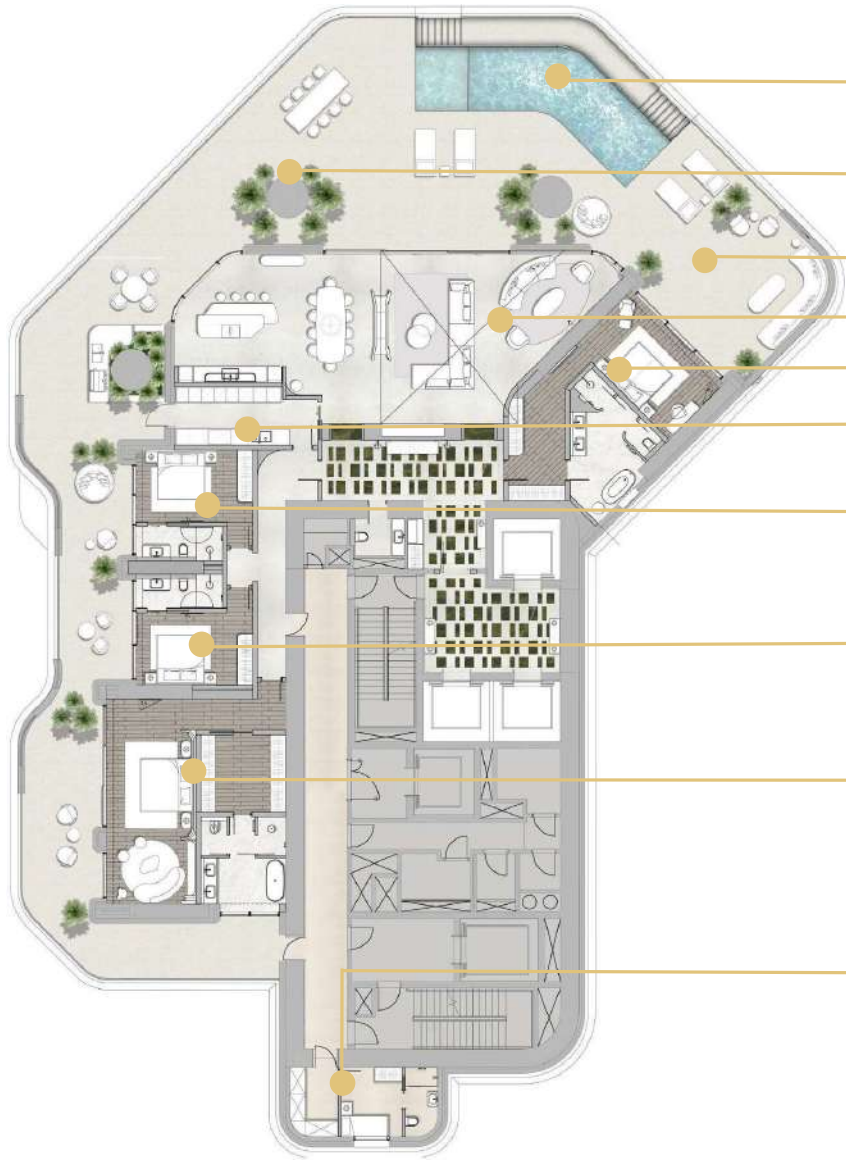

PODIUM 2 FLOOR

- Infinity Pool
- Jacuzzi
- Pool Bar
- Sun Terrace
- SPA

TYPICAL APARTMENT LAYOUTS

WEST TOWER

3 BEDROOM TYPE B

3 BEDROOM TYPE B1

3 BEDROOM TYPE F

Living/Dining/Kitchen

Pool

Terrace

Guest Bedroom

Outdoor Dining

Prep Kitchen

Bedroom

Master Bedroom

Maid & Utility

3 BEDROOM TYPE F1

Living/Dining/Kitchen

Pool

Terrace

Guest Bedroom

Outdoor Dining

Prep Kitchen

Bedroom

Master Bedroom

Maid & Utility

3 BEDROOM TYPE H

Pool

Outdoor Dining

Terrace

Living/Dining/Kitchen

Guest Bedroom