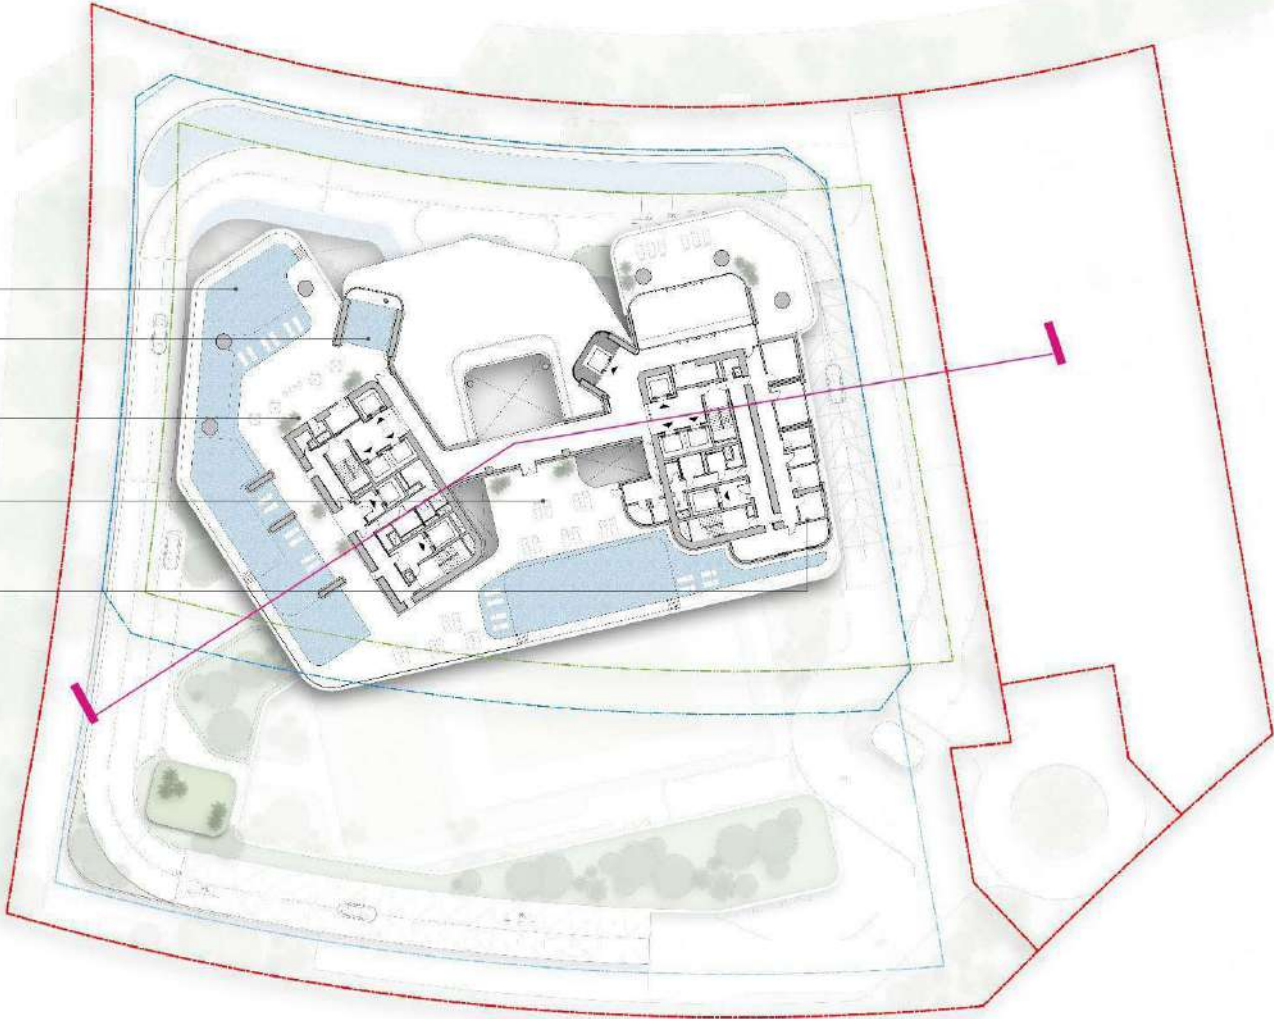

GROUND FLOOR

- Retail
- Cinema
- Outdoor Training
- Gym
- Lap Pool
- Staff
- Kids Room
- Golf Simulator
- Club House
- Tennis Court
- Padel Court
- Floating Villa Lobby

E-49537.9
N-27657

PODIUM 1 FLOOR

- Cigar Lounge
- Lounge + Meeting Rooms
- Private Dining
- Entrance Lobby
- Staff
- Office
- PH Lobby
- Villa Drop-off

PODIUM 2 FLOOR

- Infinity Pool
- Jacuzzi
- Pool Bar
- Sun Terrace
- SPA

TYPICAL APARTMENT LAYOUTS

WEST TOWER

3 BEDROOM TYPE B

3 BEDROOM TYPE B1

3 BEDROOM TYPE F

Living/Dining/Kitchen