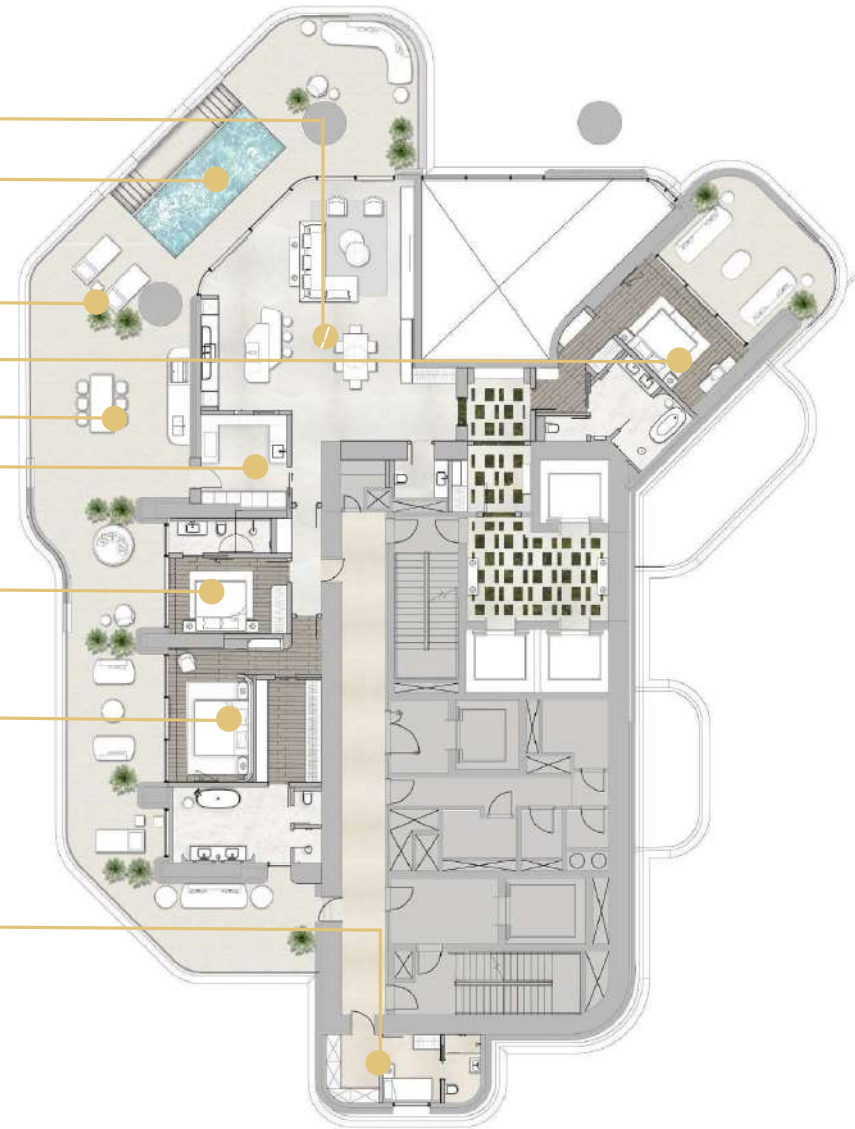

PODIUM 2 FLOOR

- Infinity Pool
- Jacuzzi
- Pool Bar
- Sun Terrace
- SPA

TYPICAL APARTMENT LAYOUTS

WEST TOWER

3 BEDROOM TYPE B

3 BEDROOM TYPE B1

3 BEDROOM TYPE F

Living/Dining/Kitchen

Pool

Terrace

Guest Bedroom

Outdoor Dining

Prep Kitchen

Bedroom

Master Bedroom

Maid & Utility

3 BEDROOM TYPE F1

Living/Dining/Kitchen

Pool

Terrace

Guest Bedroom

Outdoor Dining

Prep Kitchen

Bedroom

Master Bedroom

Maid & Utility

3 BEDROOM TYPE H

Pool

Outdoor Dining

Terrace

Living/Dining/Kitchen

Guest Bedroom