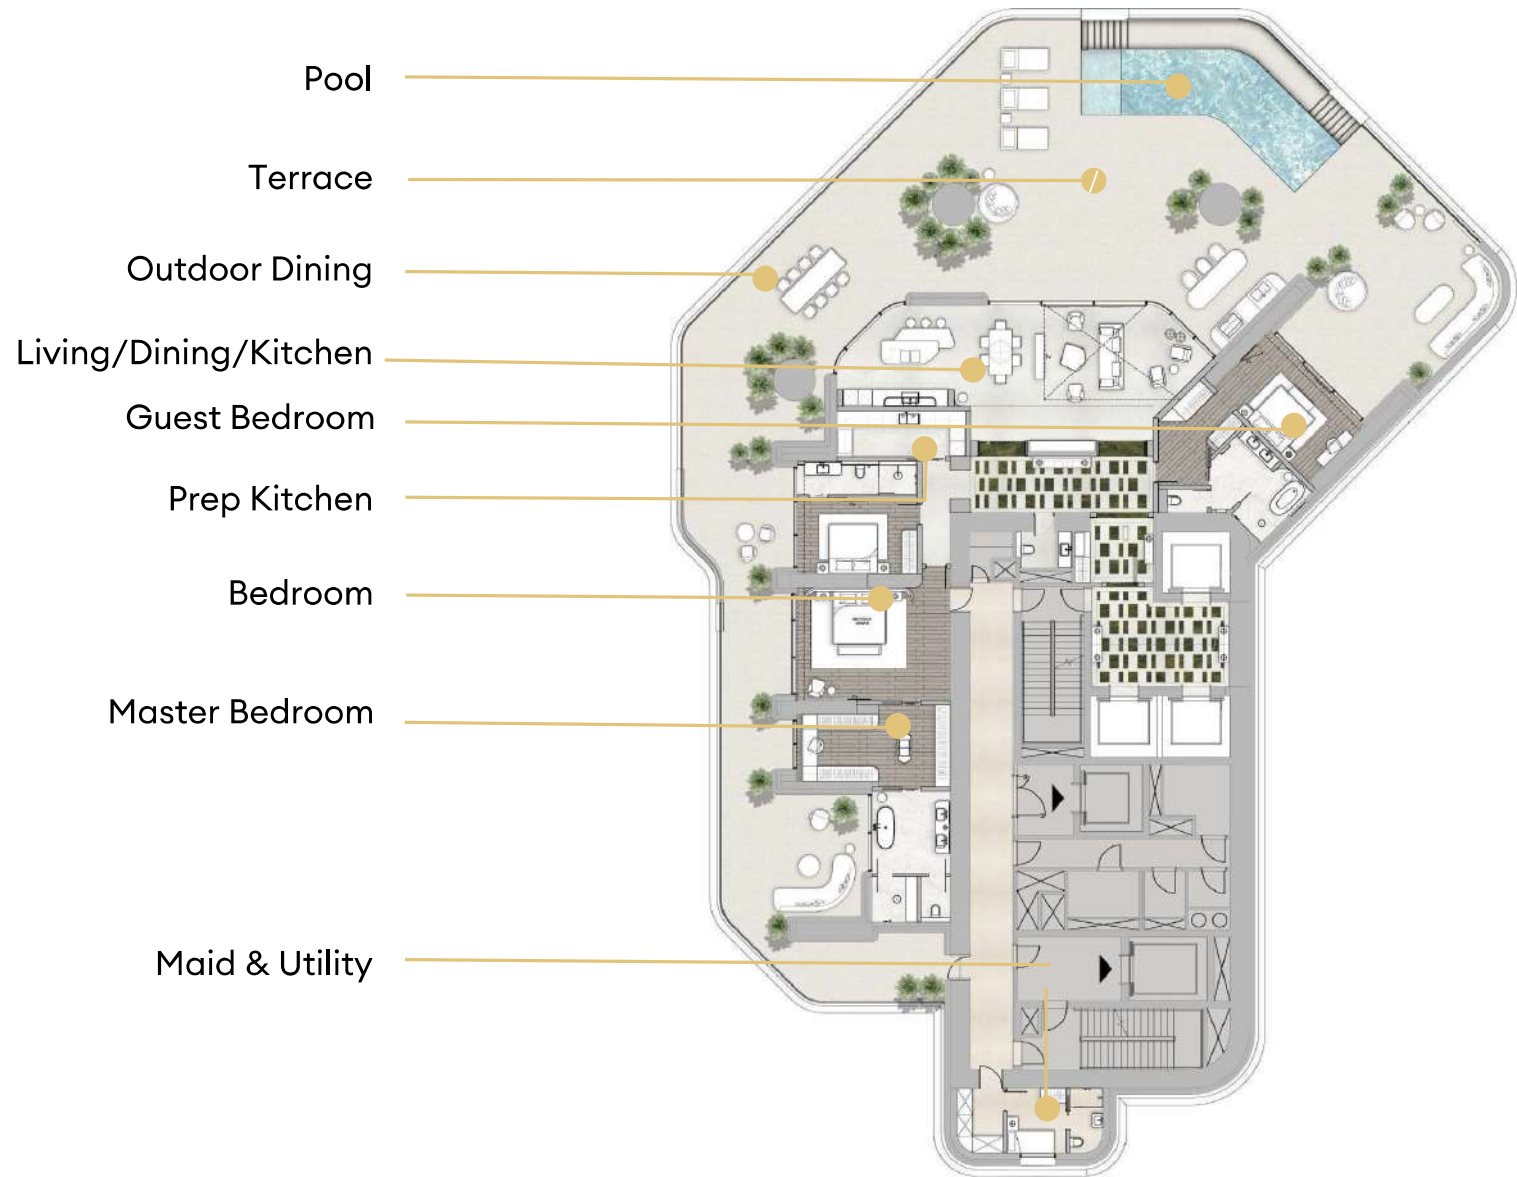

Pool

Terrace

Guest Bedroom

Outdoor Dining

Prep Kitchen

Bedroom

Master Bedroom

Maid & Utility

3 BEDROOM TYPE F1

Living/Dining/Kitchen

Pool

Terrace

Guest Bedroom

Outdoor Dining

Prep Kitchen

Bedroom

Master Bedroom

Maid & Utility

3 BEDROOM TYPE H

Pool

Outdoor Dining

Terrace

Living/Dining/Kitchen

Guest Bedroom

Prep Kitchen

Bedroom 1

Bedroom 2

Master Bedroom

Maid & Utility

4 BEDROOM TYPE D

Pool

Terrace