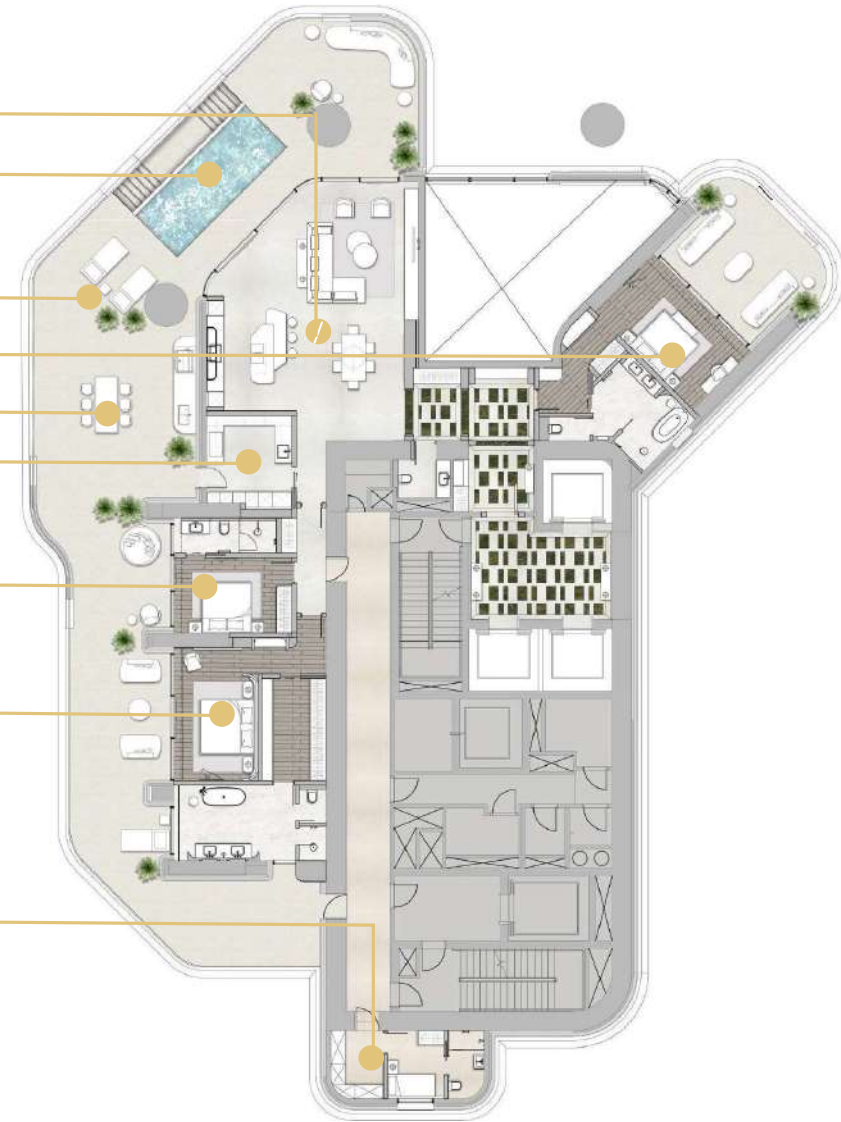

PODIUM 2 FLOOR

- Infinity Pool
- Jacuzzi
- Pool Bar
- Sun Terrace
- SPA

TYPICAL APARTMENT LAYOUTS

WEST TOWER

3 BEDROOM TYPE B

3 BEDROOM TYPE B1

3 BEDROOM TYPE F

Living/Dining/Kitchen

Pool

Terrace

Guest Bedroom

Outdoor Dining

Prep Kitchen

Bedroom

Master Bedroom

Maid & Utility

3 BEDROOM TYPE F1

Living/Dining/Kitchen

Pool

Terrace

Guest Bedroom

Outdoor Dining

Prep Kitchen

Bedroom

Master Bedroom

Maid & Utility

3 BEDROOM TYPE H

Pool

Outdoor Dining

Terrace

Living/Dining/Kitchen

Guest Bedroom