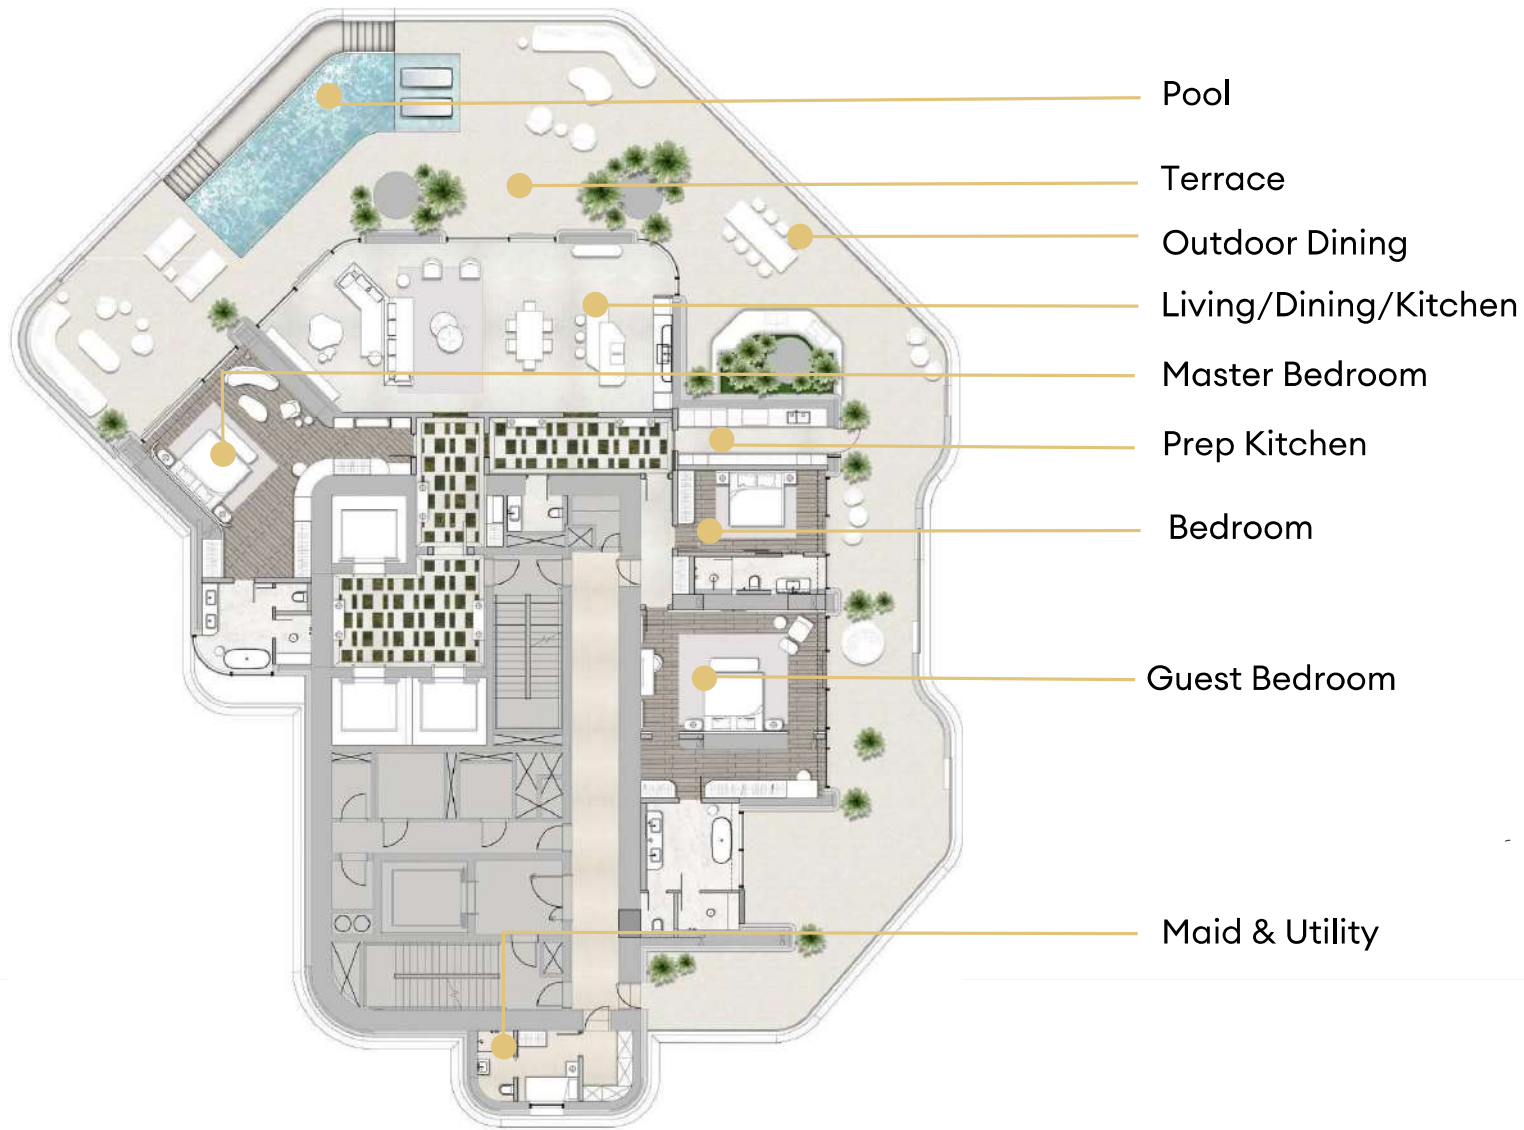

PODIUM 2 FLOOR

- Infinity Pool
- Jacuzzi
- Pool Bar
- Sun Terrace
- SPA

TYPICAL APARTMENT LAYOUTS

WEST TOWER

3 BEDROOM TYPE B

3 BEDROOM TYPE B1

3 BEDROOM TYPE F

Living/Dining/Kitchen

Pool

Terrace

Guest Bedroom

Outdoor Dining

Prep Kitchen

Bedroom

Master Bedroom

Maid & Utility

Maid & Utility

5 BEDROOM PENTHOUSE TYPE A

EAST TOWER

3 BEDROOM TYPE E

3 BEDROOM TYPE G

3 BEDROOM TYPE C

Terrace
Pool

Living/Dining/Kitchen

Master Bedroom
Outdoor Dining

Prep Kitchen

Bedroom

Guest Bedroom

Maid & Utility

3 BEDROOM TYPE C1

4 BEDROOM TYPE A

- Pool
- Terrace
- Outdoor Dining
- Living/Dining/Kitchen
- Master Bedroom
- Prep Kitchen
- Bedroom 1
- Bedroom 2
- Guest Room
- Maid & Utility