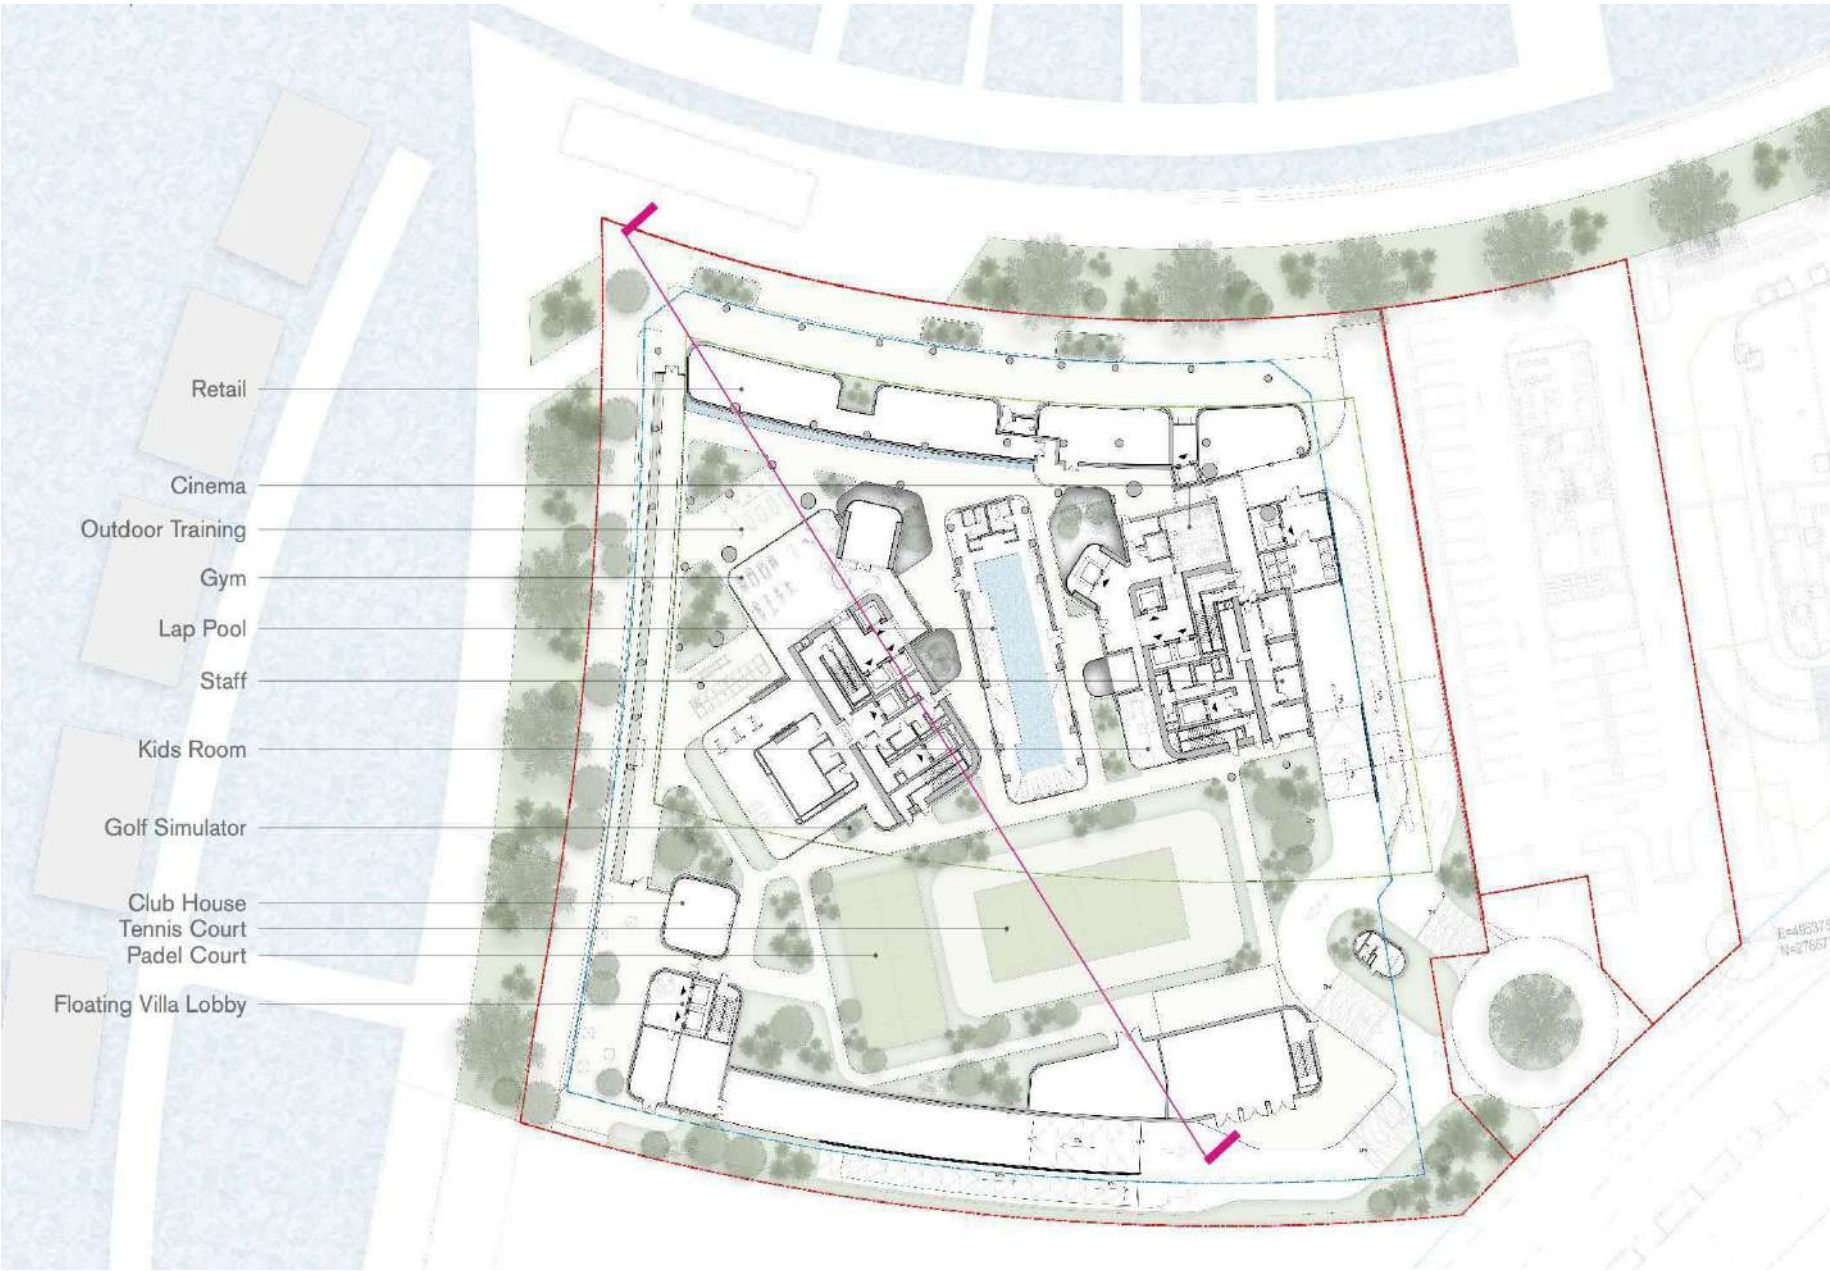

GROUND FLOOR

- Retail
- Cinema
- Outdoor Training
- Gym
- Lap Pool
- Staff
- Kids Room
- Golf Simulator
- Club House
- Tennis Court
- Padel Court
- Floating Villa Lobby

E-49537.9
N-27657

PODIUM 1 FLOOR

- Cigar Lounge
- Lounge + Meeting Rooms
- Private Dining
- Entrance Lobby
- Staff
- Office
- PH Lobby
- Villa Drop-off

PODIUM 2 FLOOR

- Infinity Pool
- Jacuzzi
- Pool Bar
- Sun Terrace
- SPA

TYPICAL APARTMENT LAYOUTS

WEST TOWER

3 BEDROOM TYPE B

3 BEDROOM TYPE B1

3 BEDROOM TYPE F

Living/Dining/Kitchen