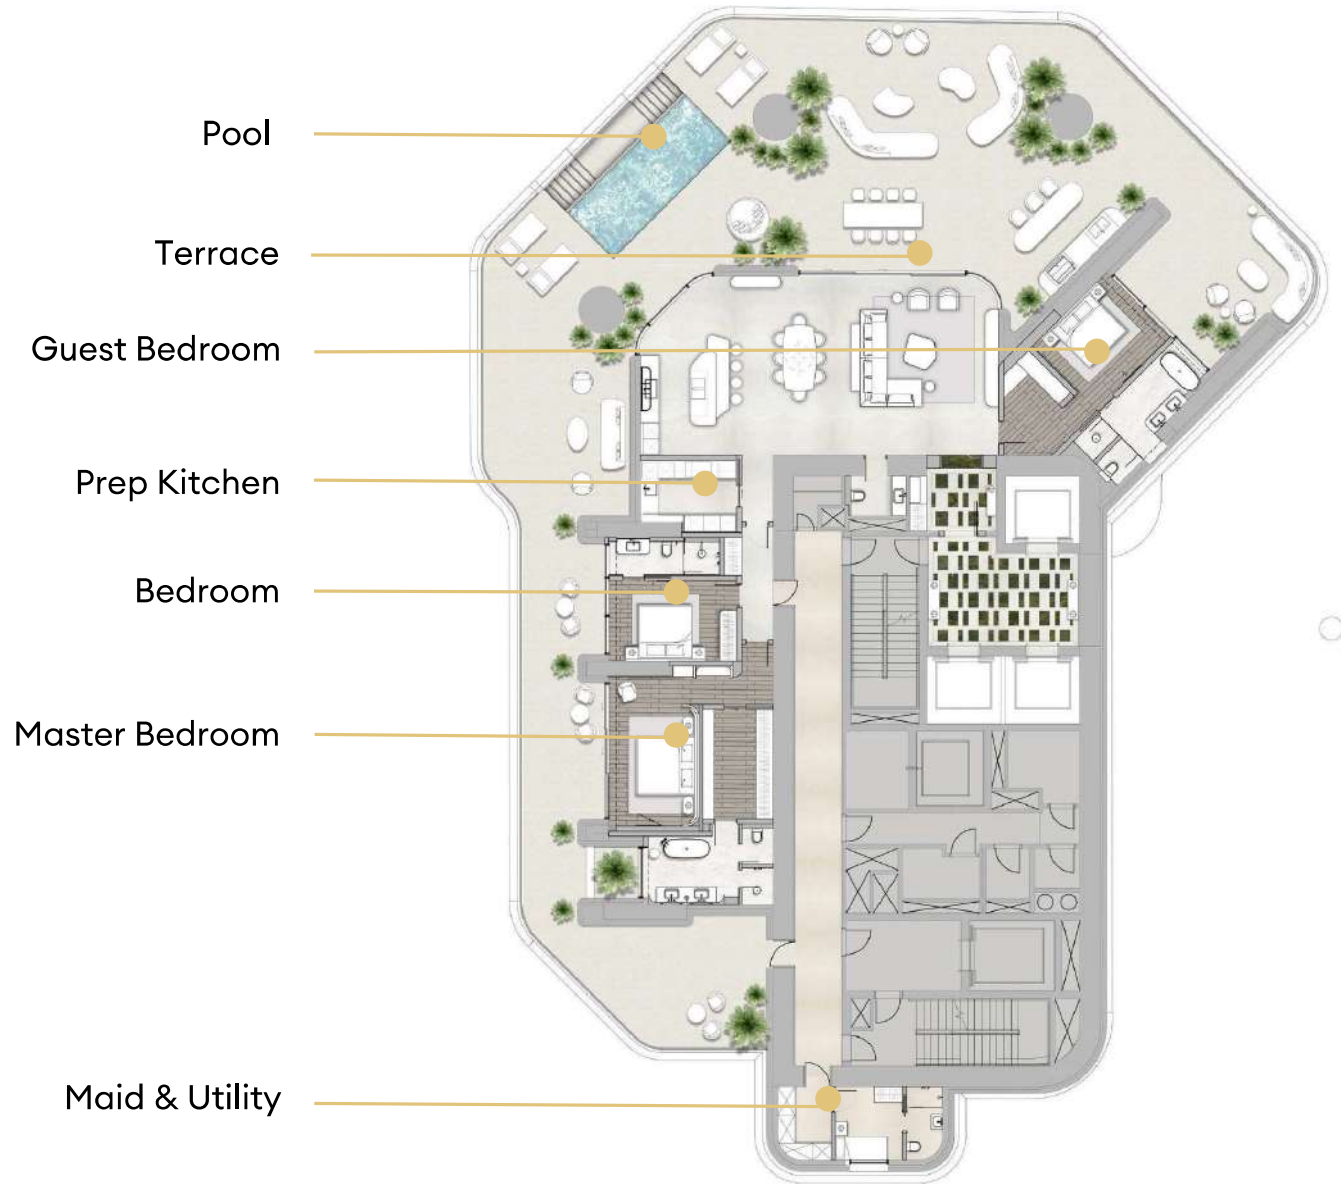

GROUND FLOOR

- Retail
- Cinema
- Outdoor Training
- Gym
- Lap Pool
- Staff
- Kids Room
- Golf Simulator
- Club House
- Tennis Court
- Padel Court
- Floating Villa Lobby

E-49537.9
N-27657

PODIUM 1 FLOOR

- Cigar Lounge
- Lounge + Meeting Rooms
- Private Dining
- Entrance Lobby
- Staff
- Office
- PH Lobby
- Villa Drop-off

PODIUM 2 FLOOR

- Infinity Pool
- Jacuzzi
- Pool Bar
- Sun Terrace
- SPA

TYPICAL APARTMENT LAYOUTS

WEST TOWER

3 BEDROOM TYPE B

3 BEDROOM TYPE B1

3 BEDROOM TYPE F

Living/Dining/Kitchen

Pool

Terrace

Guest Bedroom

Outdoor Dining

Prep Kitchen

Bedroom

Master Bedroom

Maid & Utility

3 BEDROOM TYPE F1

Living/Dining/Kitchen

Pool

Terrace

Guest Bedroom

Outdoor Dining

Prep Kitchen

Bedroom