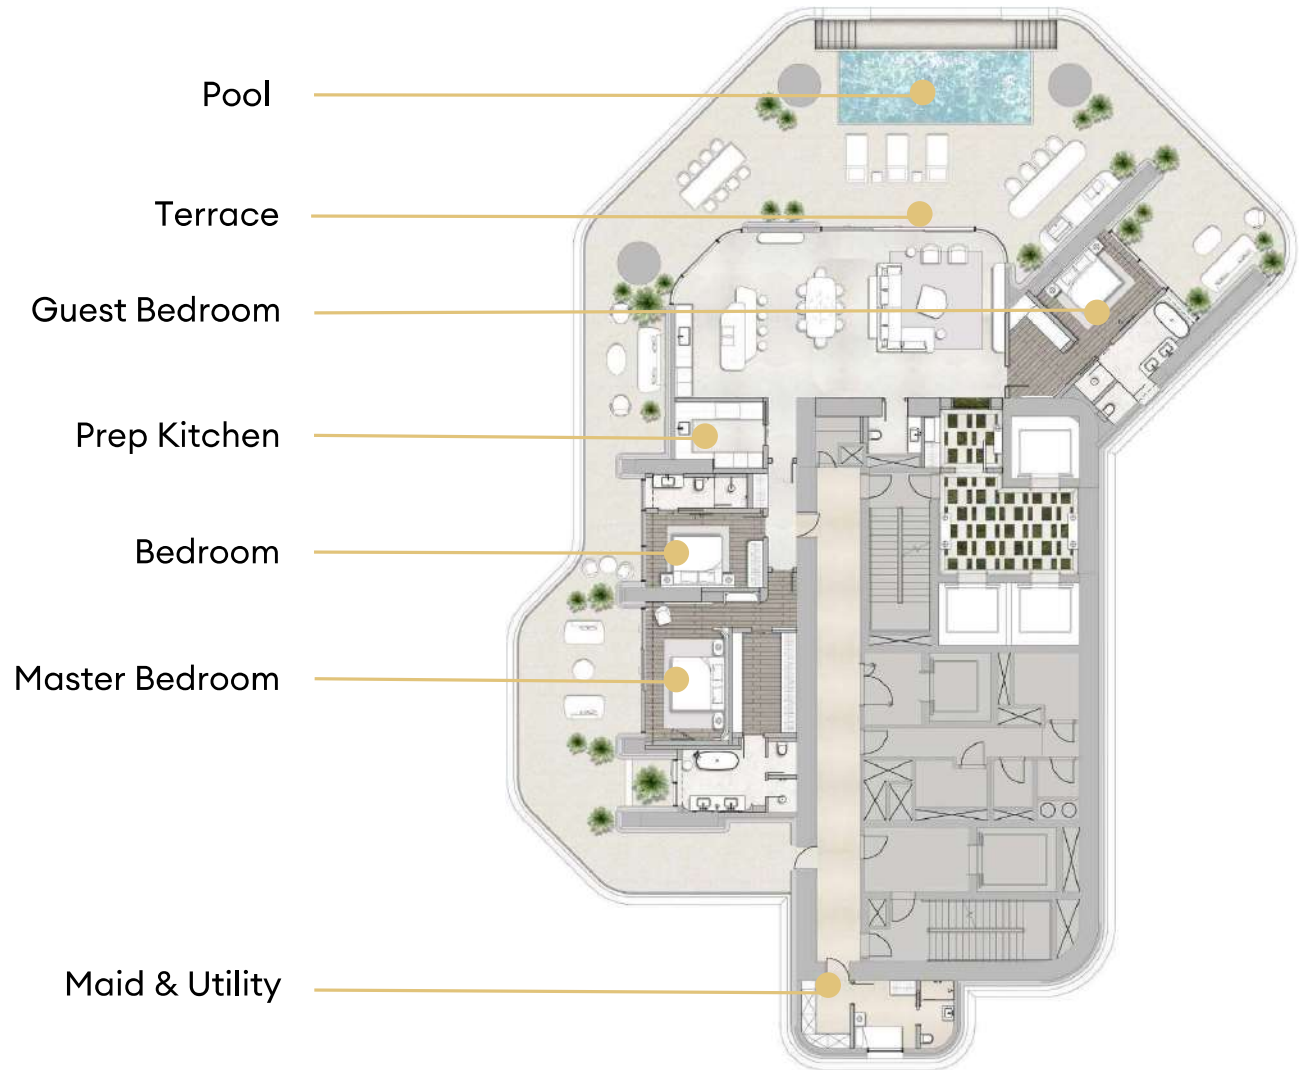

GROUND FLOOR

- Retail
- Cinema
- Outdoor Training
- Gym
- Lap Pool
- Staff
- Kids Room
- Golf Simulator
- Club House
- Tennis Court
- Padel Court
- Floating Villa Lobby

E-49537.9
N-27657

PODIUM 1 FLOOR

- Cigar Lounge
- Lounge + Meeting Rooms
- Private Dining
- Entrance Lobby
- Staff
- Office
- PH Lobby
- Villa Drop-off

PODIUM 2 FLOOR

- Infinity Pool
- Jacuzzi
- Pool Bar
- Sun Terrace
- SPA

TYPICAL APARTMENT LAYOUTS

WEST TOWER

3 BEDROOM TYPE B

3 BEDROOM TYPE B1

3 BEDROOM TYPE F

Living/Dining/Kitchen

Pool

Terrace

Guest Bedroom

Outdoor Dining

Prep Kitchen

Bedroom

Master Bedroom

Maid & Utility

3 BEDROOM TYPE F1

Living/Dining/Kitchen

Pool

Terrace

Guest Bedroom

Outdoor Dining

Prep Kitchen

Bedroom