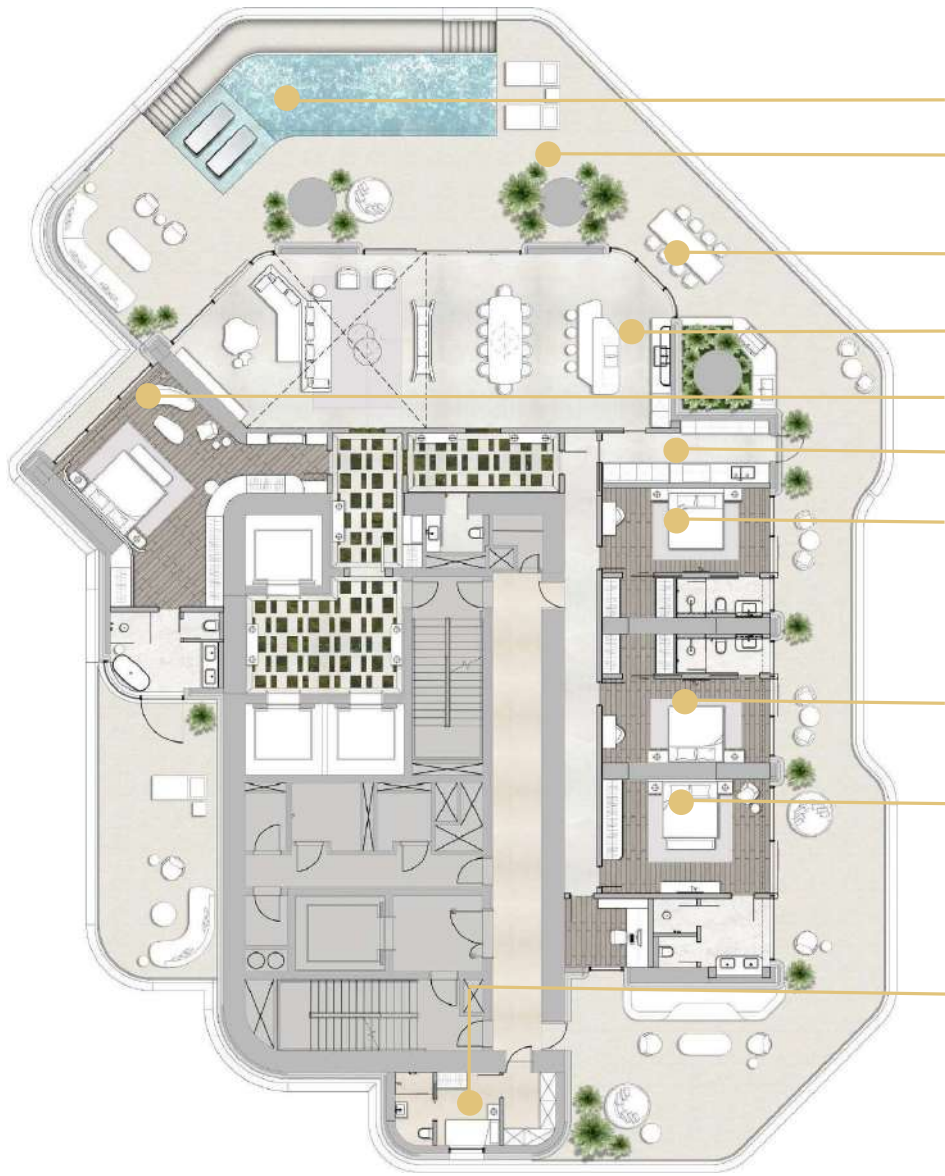

PODIUM 2 FLOOR

- Infinity Pool
- Jacuzzi
- Pool Bar
- Sun Terrace
- SPA

TYPICAL APARTMENT LAYOUTS

WEST TOWER

3 BEDROOM TYPE B

3 BEDROOM TYPE B1

3 BEDROOM TYPE F

Living/Dining/Kitchen

Pool

Terrace

Guest Bedroom

Outdoor Dining

Prep Kitchen

Bedroom

Master Bedroom

Maid & Utility

Maid & Utility

5 BEDROOM PENTHOUSE TYPE A

EAST TOWER

3 BEDROOM TYPE E

3 BEDROOM TYPE G

3 BEDROOM TYPE C

Terrace
Pool

Living/Dining/Kitchen

Master Bedroom
Outdoor Dining

Prep Kitchen

Bedroom

Guest Bedroom

Maid & Utility

3 BEDROOM TYPE C1

4 BEDROOM TYPE A

- Pool
- Terrace
- Outdoor Dining
- Living/Dining/Kitchen
- Master Bedroom
- Prep Kitchen
- Bedroom 1
- Bedroom 2
- Guest Room
- Maid & Utility